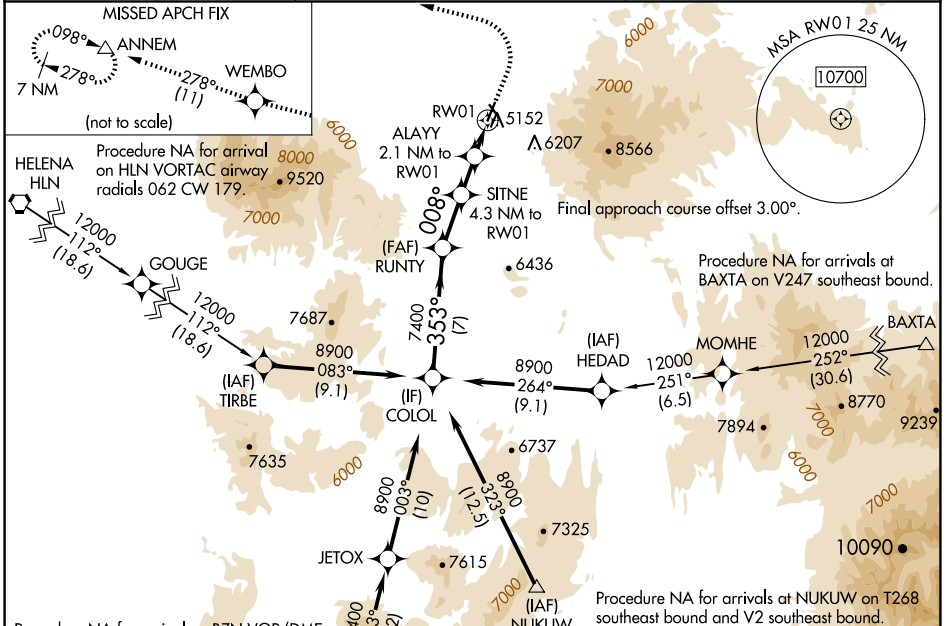

WAAS CH 81848	APP CRS 008°	Rwy Idg TDZE Apt Elev	6100 5046 5065
-------------------------	------------------------	-----------------------------	---

RNAV (GPS) RWY 1

WHITE SULPHUR SPRINGS (7S6)

RNP APCH - GPS.	MISSED APPROACH: Climb to 5500 then climbing left turn to 9400 direct WEMBO and on track 278° to ANNEM and hold.
-----------------	--

AWOS-3PT 118.525	SALT LAKE CENTER 133.4 285.4	CTAF 122.9
----------------------------	--	----------------------

ELEV 5065	TDZE 5046
-----------	-----------

VGSI and RNAV glidepath not coincident COLOL (VGSI Angle 3.00/TCH 39).	5500	9400	WEMBO	tr 278°	ANNEM
---	------	------	-------	---------	-------

CATEGORY	A	B	C	D
LPV DA		5296-1	250 (300-1)	
LNAV/VNAV DA		5313-1	267 (300-1)	
LNAV MDA		5420-1	374 (400-1)	
CIRCLING	5620-1 555 (600-1)	5920-1¼ 855 (900-1¼)	5920-2¾ 855 (900-2¾)	5920-3 855 (900-3)

NW-1, 20 FEB 2025 to 20 MAR 2025

NW-1, 20 FEB 2025 to 20 MAR 2025