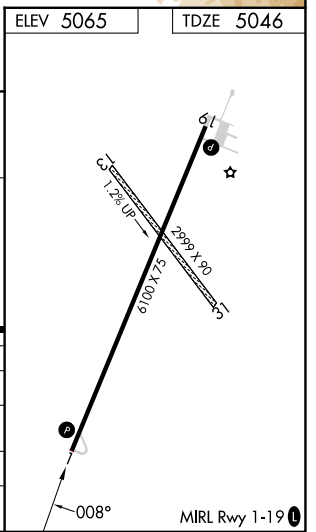

WAAS CH 81848	APP CRS 008°	Rwy Idg TDZE Apt Elev	6100 5046 5065
-------------------------	------------------------	-----------------------------	---

RNAV (GPS) RWY 1

WHITE SULPHUR SPRINGS (7S6)

RNP APCH - GPS.	MISSED APPROACH: Climb to 5500 then climbing left turn to 9400 direct WEMBO and on track 278° to ANNEM and hold.
-----------------	--

AWOS-3PT 118.525	SALT LAKE CENTER 133.4 285.4	CTAF 122.9
----------------------------	--	----------------------

ELEV 5065	TDZE 5046
-----------	-----------

VGSI and RNAV glidepath not coincident COLOL (VGSI Angle 3.00/TCH 39).	5500	9400	WEMBO	tr 278°	ANNEM
---	------	------	-------	---------	-------

CATEGORY	A	B	C	D
LPV DA		5296-1	250 (300-1)	
LNAV/VNAV DA		5313-1	267 (300-1)	
LNAV MDA		5420-1	374 (400-1)	
CIRCLING	5620-1 555 (600-1)	5920-1¼ 855 (900-1¼)	5920-2¾ 855 (900-2¾)	5920-3 855 (900-3)

NW-1, 20 FEB 2025 to 20 MAR 2025