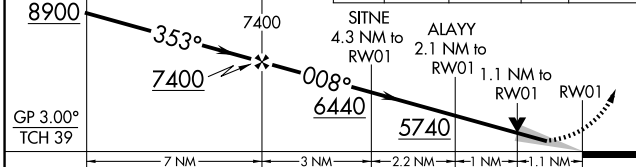

CATEGORY	A	B	C	D
LPV DA		5296-1	250 (300-1)	
LNAV/VNAV DA		5313-1	267 (300-1)	
LNAV MDA		5420-1	374 (400-1)	
CIRCLING	5620-1 555 (600-1)	5920-1¼ 855 (900-1¼)	5920-2¾ 855 (900-2¾)	5920-3 855 (900-3)