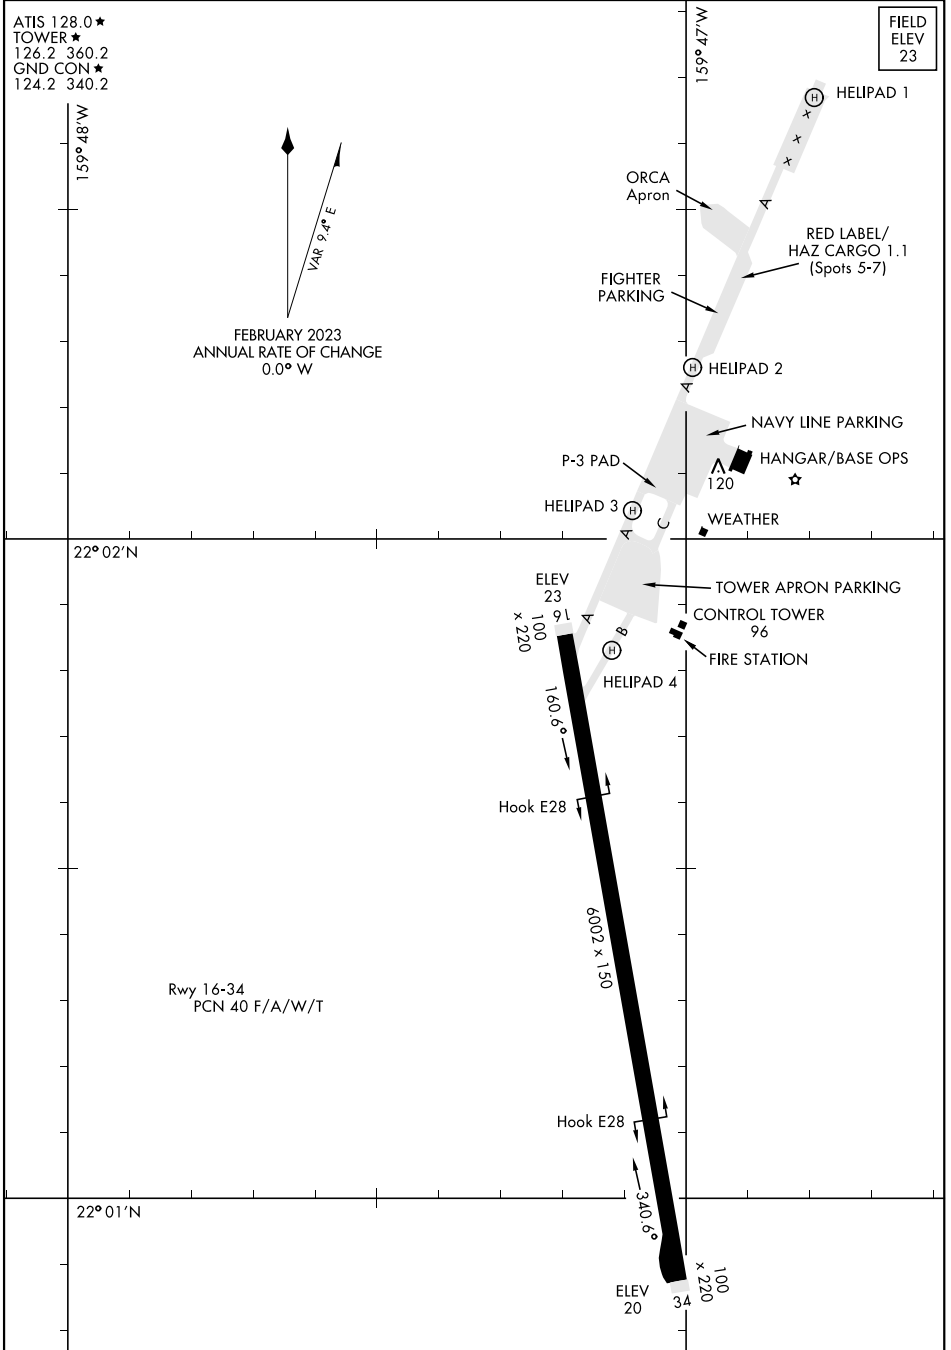

AIRPORT DIAGRAM

[USN]

BARKING SANDS PMRF (PHBK)

KEKAHA, KAUAI I, HAWAII

ATIS 128.0 ★
 TOWER ★
 126.2 360.2
 GND CON ★
 124.2 340.2

FIELD
 ELEV
 23

PAC, 20 FEB 2025 to 17 APR 2025

PAC, 20 FEB 2025 to 17 APR 2025

AIRPORT DIAGRAM

KEKAHA, KAUAI I, HAWAII
BARKING SANDS PMRF (PHBK)