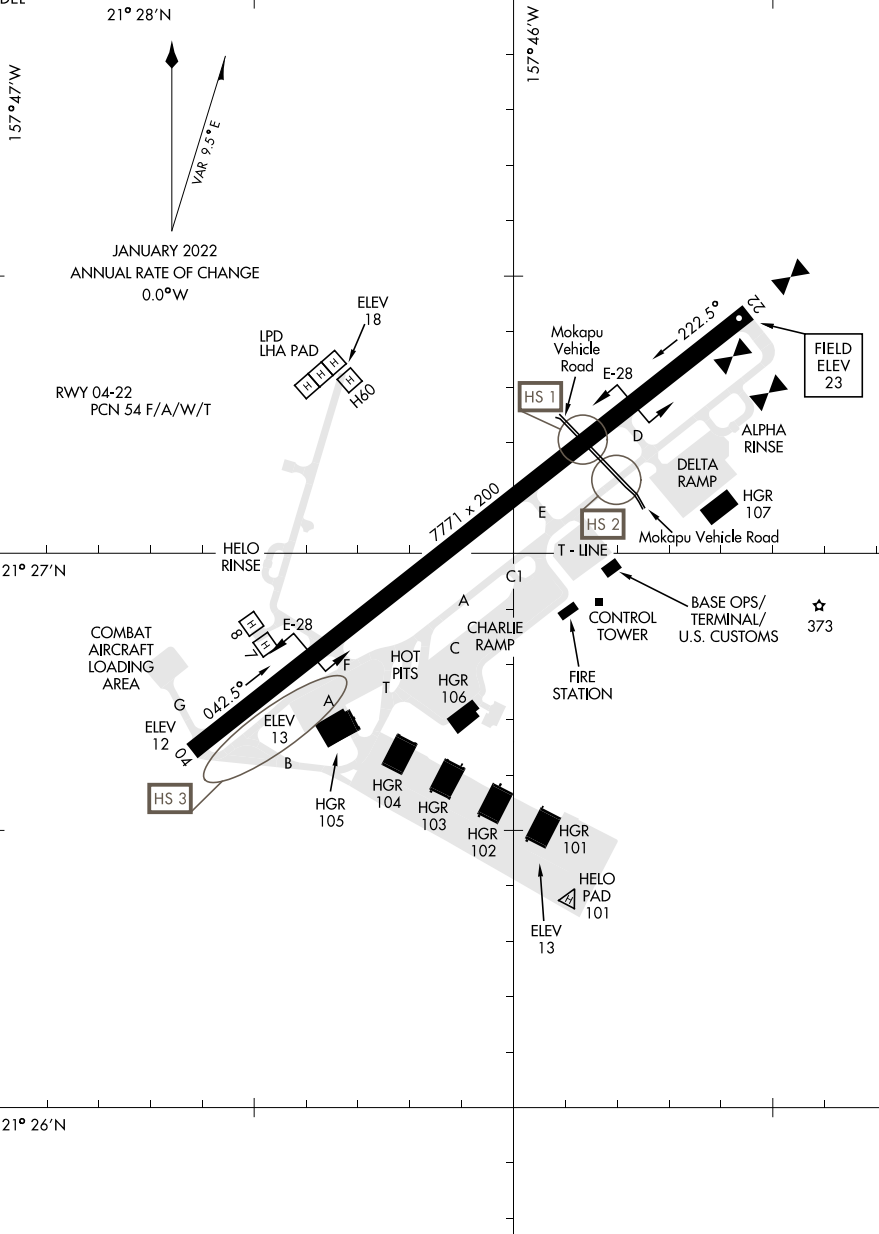

# AIRPORT DIAGRAM

[USN]

KANEOHE BAY MCAS (PHNG)

MOKAPU POINT, OAHU I., HAWAII

ATIS 284.5  
 TOWER  
 120.7 (CTAF) 360.2  
 GND CON  
 382.8  
 CLNC DEL  
 294.7

PAC, 20 FEB 2025 to 17 APR 2025

PAC, 20 FEB 2025 to 17 APR 2025

# AIRPORT DIAGRAM

MOKAPU POINT, OAHU I., HAWAII

KANEOHE BAY MCAS (PHNG)