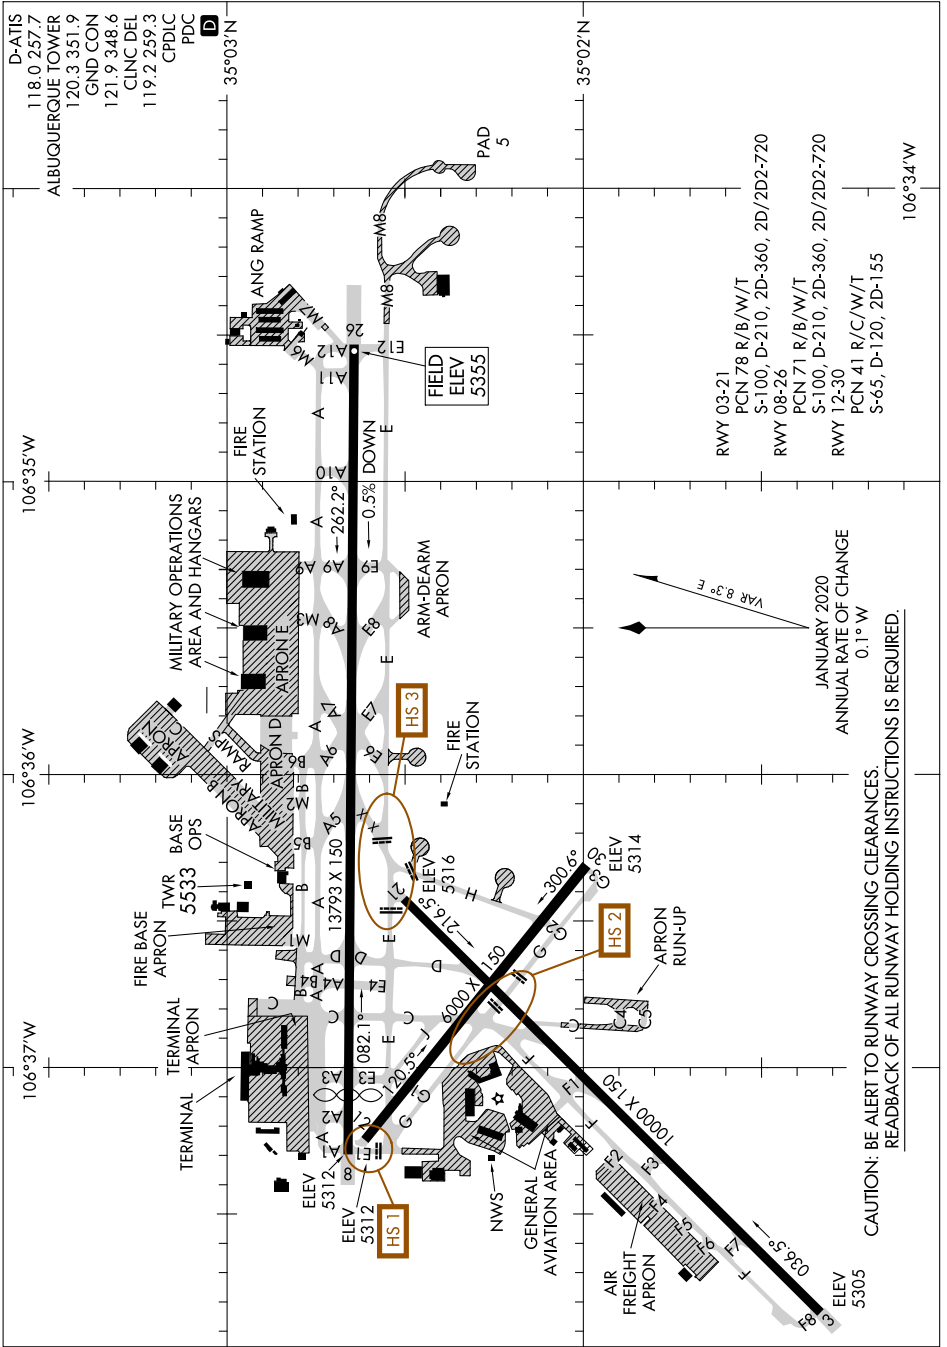

AIRPORT DIAGRAM

AL-12 (FAA)

ALBUQUERQUE INTL SUNPORT (ABQ)
ALBUQUERQUE, NEW MEXICO

SW-1, 20 MAR 2025 to 17 APR 2025

CAUTION: BE ALERT TO RUNWAY CROSSING CLEARANCES.
 READBACK OF ALL RUNWAY HOLDING INSTRUCTIONS IS REQUIRED.

ANNUAL RATE OF CHANGE
 0.1° W

JANUARY 2020

SW-1, 20 MAR 2025 to 17 APR 2025

AIRPORT DIAGRAM

ALBUQUERQUE, NEW MEXICO
ALBUQUERQUE INTL SUNPORT (ABQ)