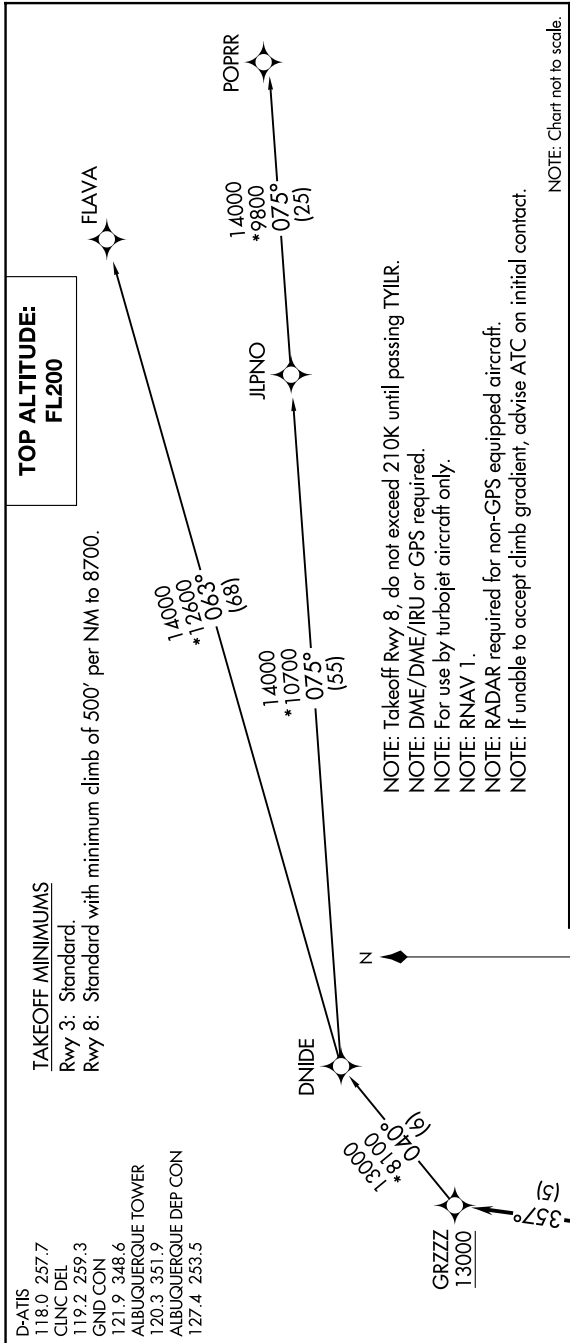

GRZZ FOUR DEPARTURE (RNAV)

AL-12 (FAA)

ALBUQUERQUE INTL SUNPORT (ABQ)
ALBUQUERQUE, NEW MEXICO

SW-1, 20 MAR 2025 to 17 APR 2025

DEPARTURE ROUTE DESCRIPTION

TAKEOFF RUNWAY 3: Climb on heading 034° to 5860, then left turn direct ROWHO, then on track 357° to cross GRZZ at or above 13000, thence

TAKEOFF RUNWAY 8: Climb on heading 079° to 5860 and direct TYILR at or above 5900, then left turn direct ROWHO, then on track 357° to cross GRZZ at or above 13000, thence

. . . . (transition). Maintain FL200, expect filed altitude ten minutes after departure.

FLAVA TRANSITION (GRZZ4.FLAVA)
JLPNO TRANSITION (GRZZ4.JLPNO)
POPRR TRANSITION (GRZZ4.POPRR)

SW-1, 20 MAR 2025 to 17 APR 2025

GRZZ FOUR DEPARTURE (RNAV)

ALBUQUERQUE, NEW MEXICO
ALBUQUERQUE INTL SUNPORT (ABQ)