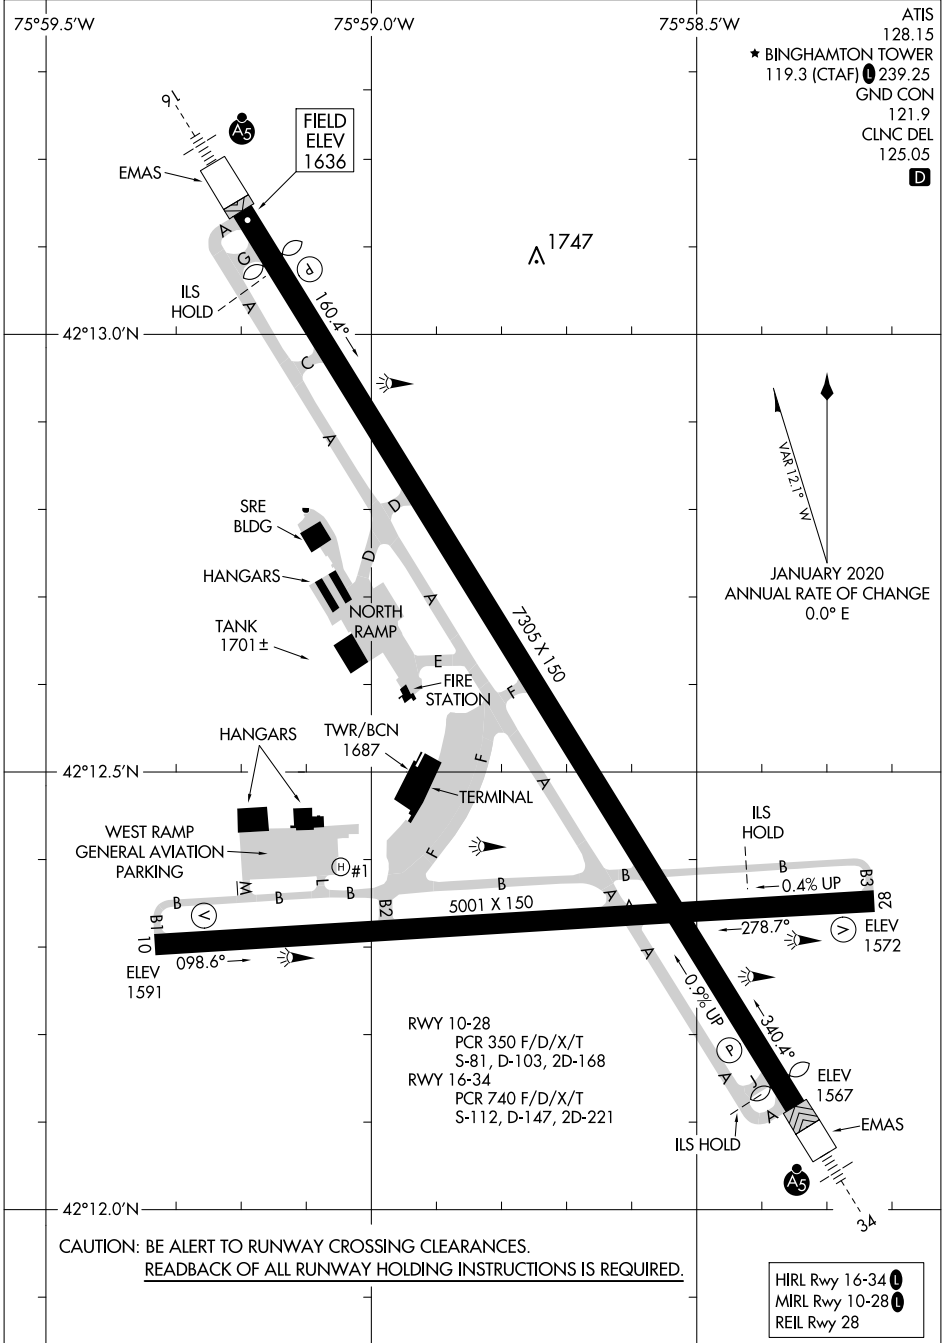

24361

AIRPORT DIAGRAM

GREATER BINGHAMTON/EDWIN A LINK FLD (BGM)
AL-20 (FAA)
BINGHAMTON, NEW YORK

NE-2, 20 MAR 2025 to 17 APR 2025

NE-2, 20 MAR 2025 to 17 APR 2025

AIRPORT DIAGRAM

24361

BINGHAMTON, NEW YORK
GREATER BINGHAMTON/EDWIN A LINK FLD (BGM)