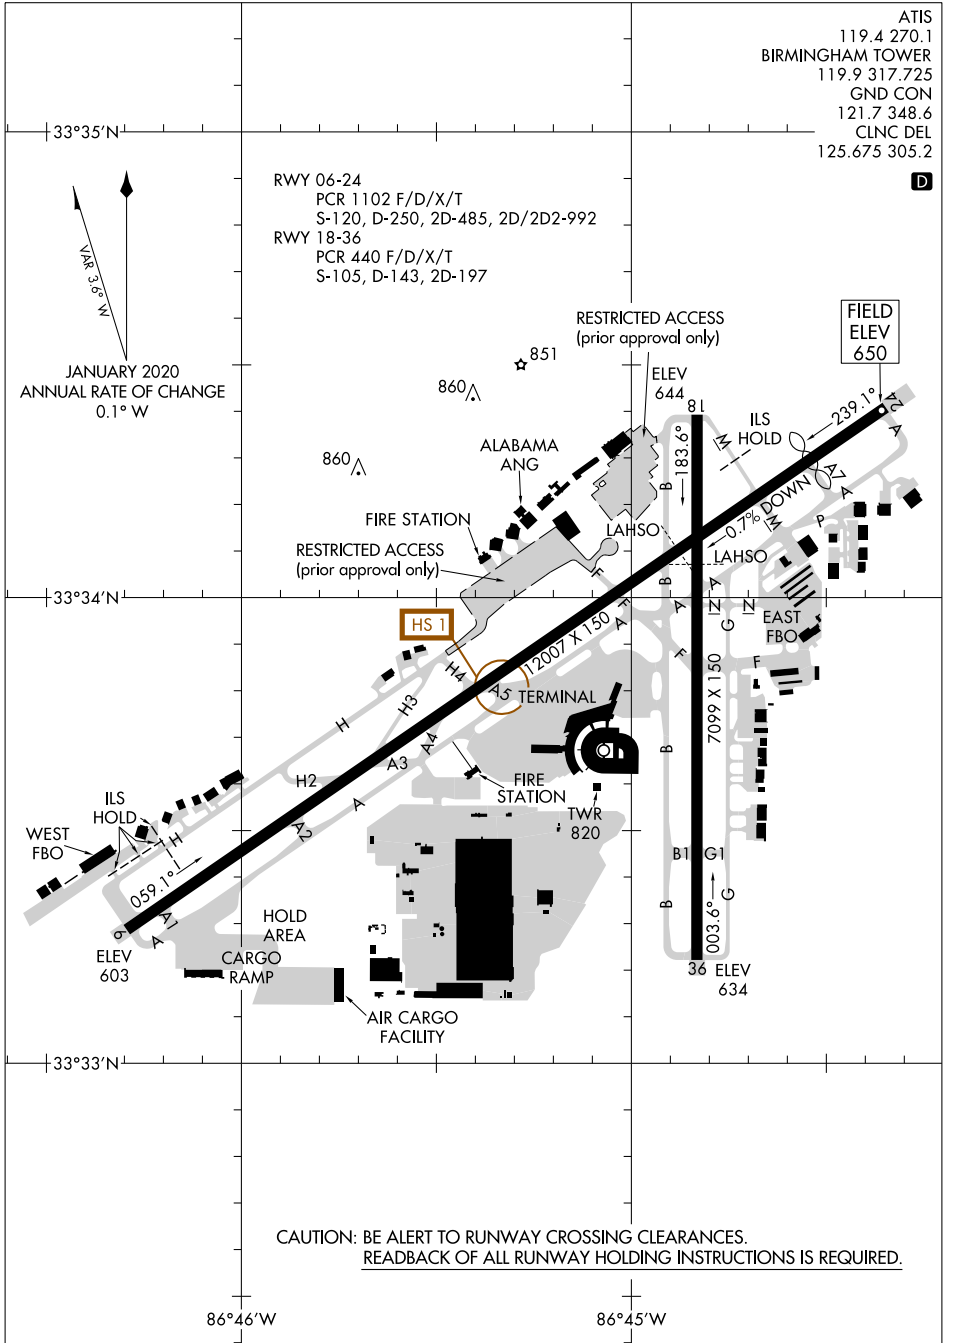

25051

# AIRPORT DIAGRAM

BIRMINGHAM-SHUTTLESWORTH INTL (BHM)  
AL-50 (FAA) BIRMINGHAM, ALABAMA

SE-4, 20 MAR 2025 to 17 APR 2025

SE-4, 20 MAR 2025 to 17 APR 2025

# AIRPORT DIAGRAM

25051

BIRMINGHAM, ALABAMA  
BIRMINGHAM-SHUTTLESWORTH INTL (BHM)