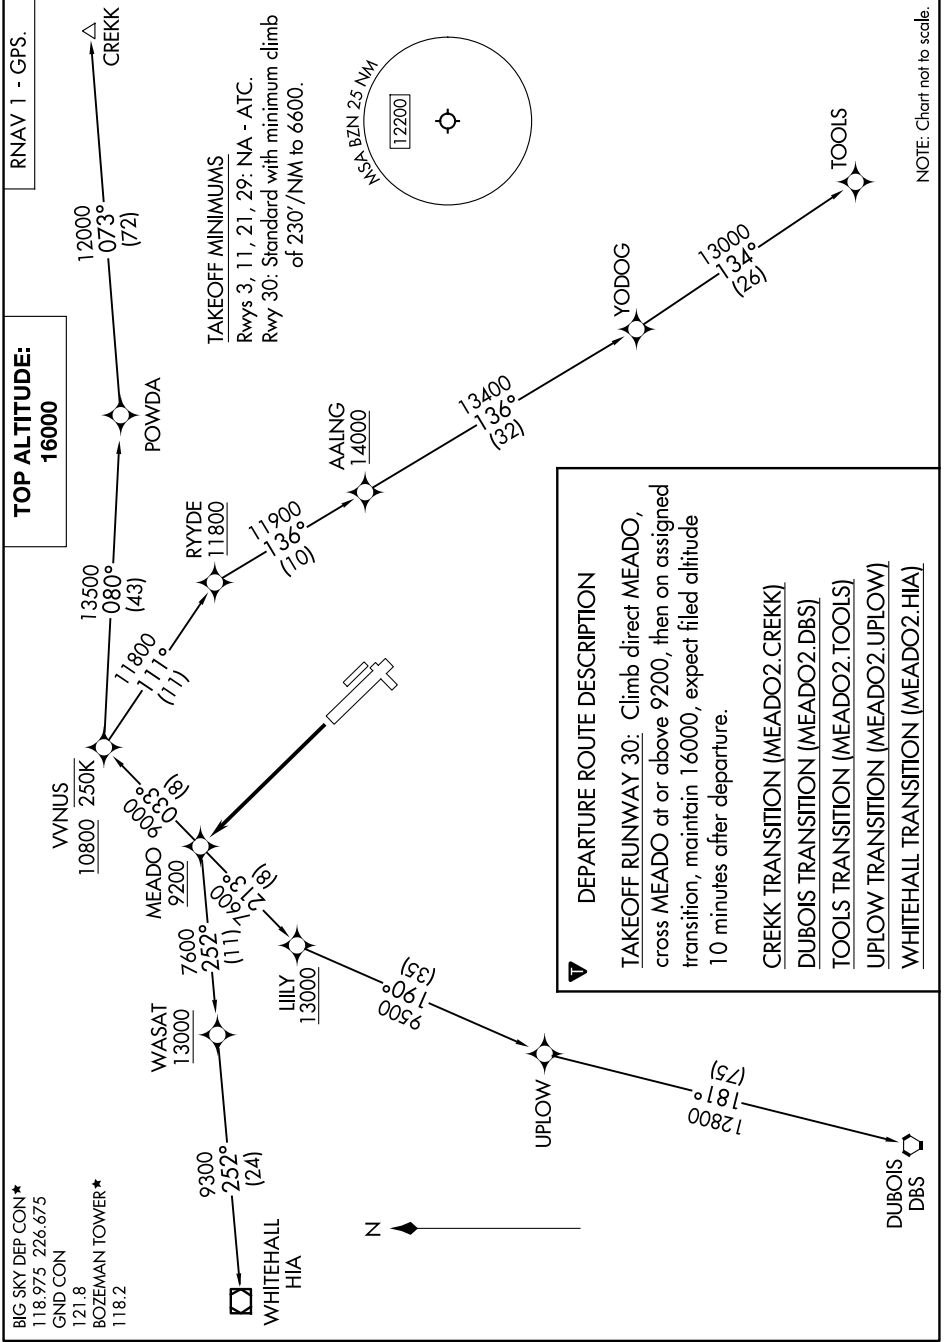

(MEADO2.MEADO) 24361

MEADO TWO DEPARTURE (RNAV)

AL-59 (FAA)

BOZEMAN YELLOWSTONE INTL (BZN)

BOZEMAN, MONTANA

NW-1, 20 MAR 2025 to 17 APR 2025

MEADO TWO DEPARTURE (RNAV)

(MEADO2.MEADO) 26DEC24

BOZEMAN, MONTANA

BOZEMAN YELLOWSTONE INTL (BZN)

NW-1, 20 MAR 2025 to 17 APR 2025