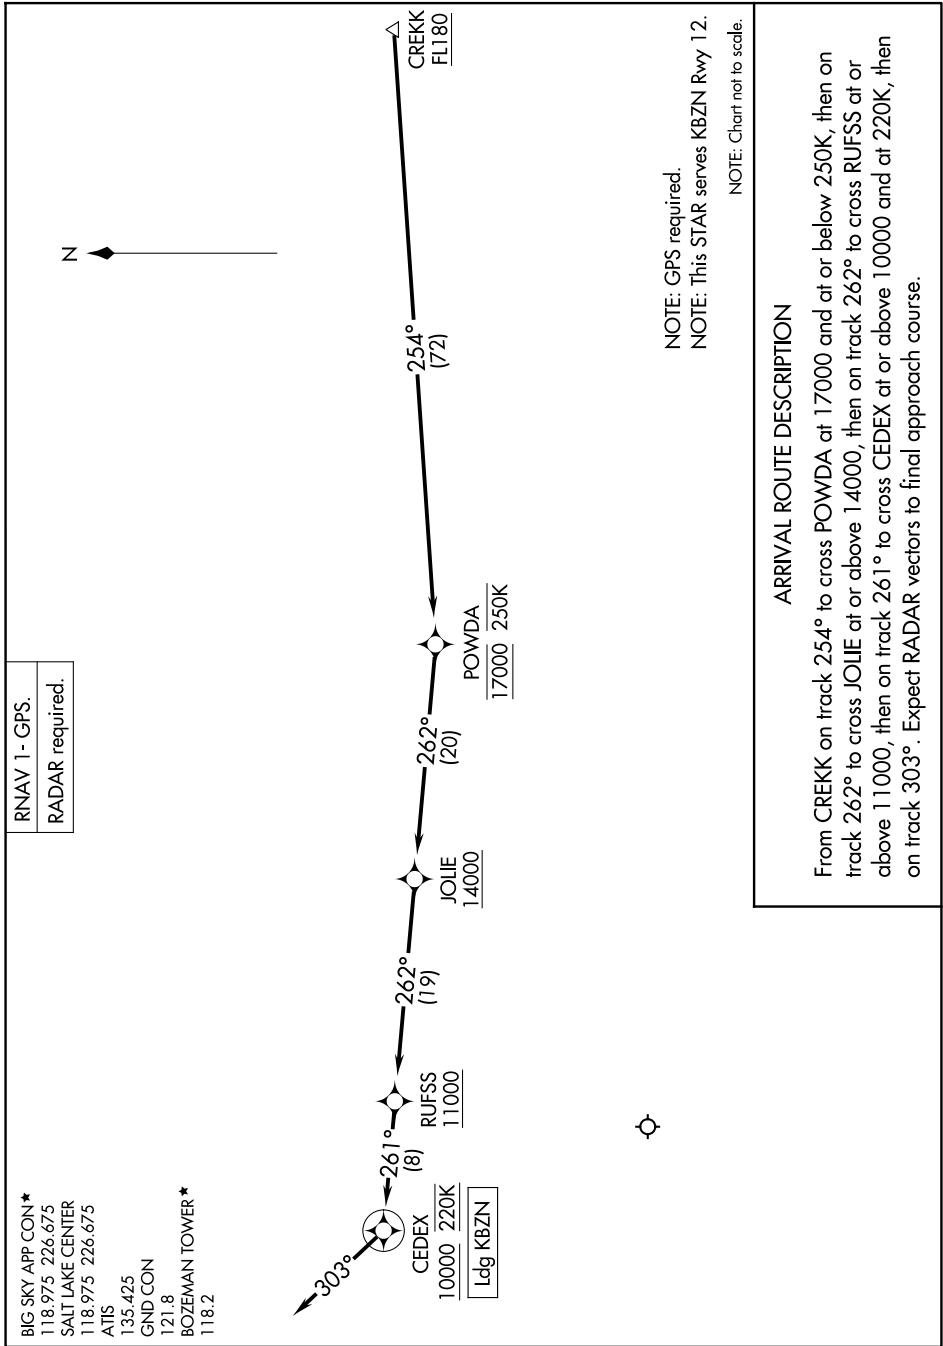

NW-1, 20 MAR 2025 to 17 APR 2025

RNAV 1- GPS.
RADAR required.

BIG SKY APP CON\*  
 118.975 226.675  
 SALT LAKE CENTER  
 118.975 226.675  
 ATIS  
 135.425  
 GND CON  
 121.8  
 BOZEMAN TOWER\*  
 118.2

NW-1, 20 MAR 2025 to 17 APR 2025