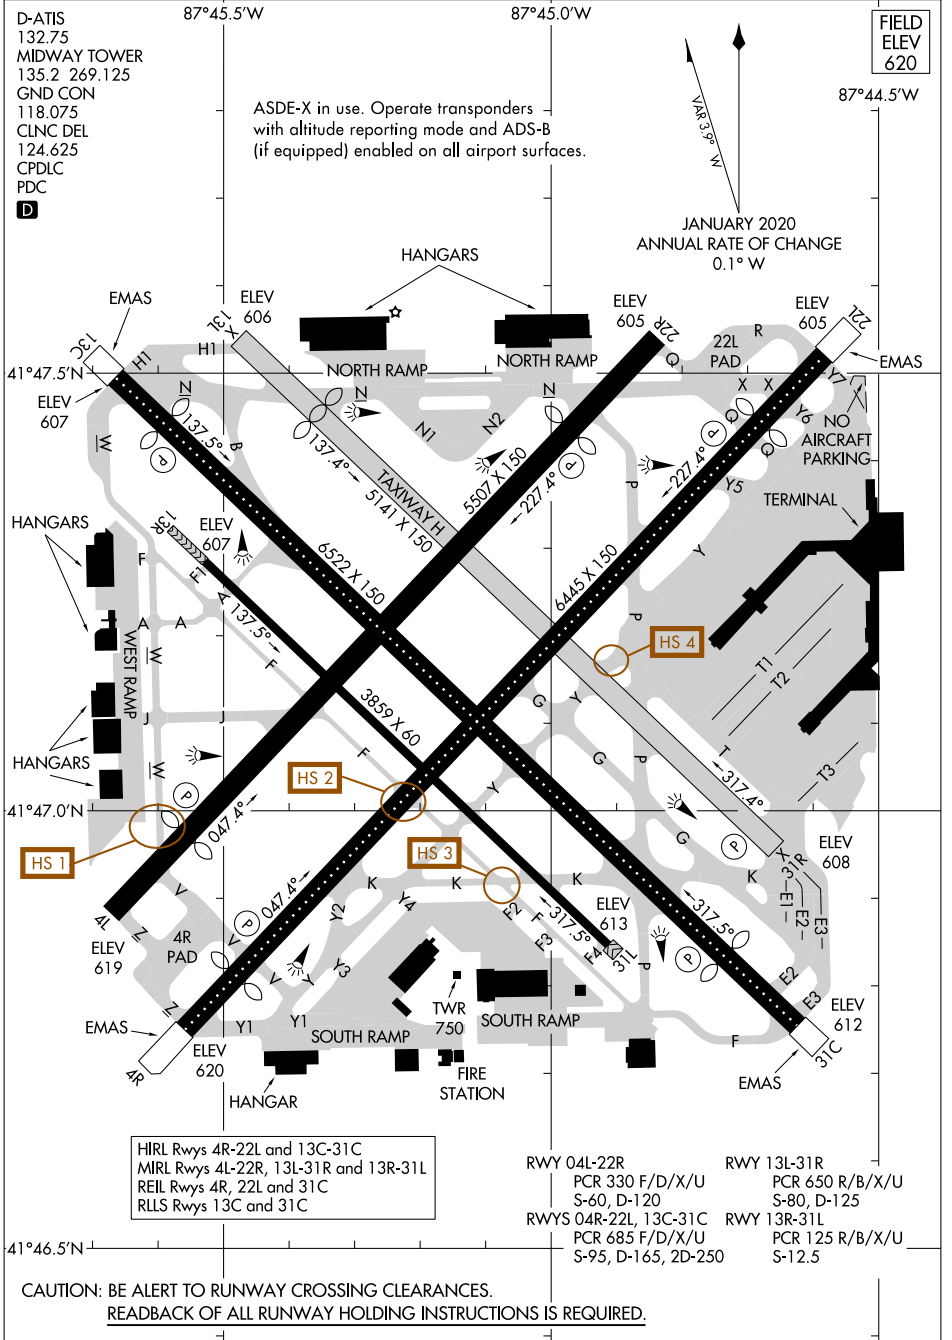

AIRPORT DIAGRAM

AL-81 (FAA)

CHICAGO MIDWAY INTL (MDW)
CHICAGO, ILLINOIS

EC-3, 20 MAR 2025 to 17 APR 2025

EC-3, 20 MAR 2025 to 17 APR 2025

AIRPORT DIAGRAM

CHICAGO, ILLINOIS
CHICAGO MIDWAY INTL (MDW)