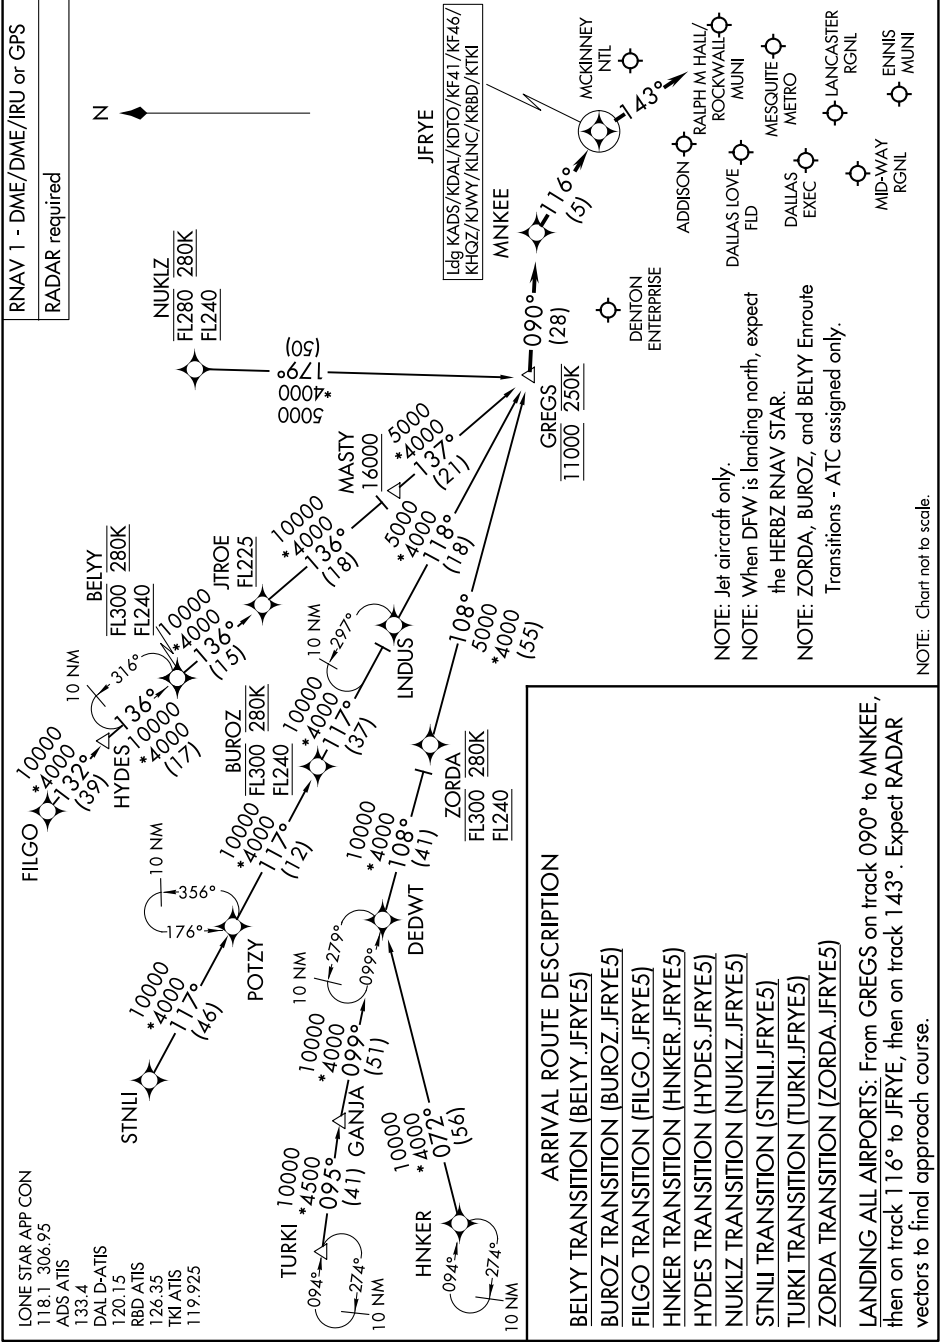

JFRYE FIVE ARRIVAL (RNAV)

DALLAS, TEXAS

SC-2, 20 MAR 2025 to 17 APR 2025

JFRYE FIVE ARRIVAL (RNAV)

DALLAS, TEXAS

NOTE: Chart not to scale.

SC-2, 20 MAR 2025 to 17 APR 2025

NOTE: Jet aircraft only.
 NOTE: When DFW is landing north, expect the HERBZ RNAV STAR.
 NOTE: ZORDA, BUROZ, and BELY Enroute Transitions - ATC assigned only.

- LONE STAR APP CON
 118.1 306.95
 ADS ATIS
 133.4
 DAL D-ATIS
 120.15
 RBD ATIS
 126.35
 TKI ATIS
 119.925

RNAV 1 - DME/DME/IRU or GPS
 RADAR required