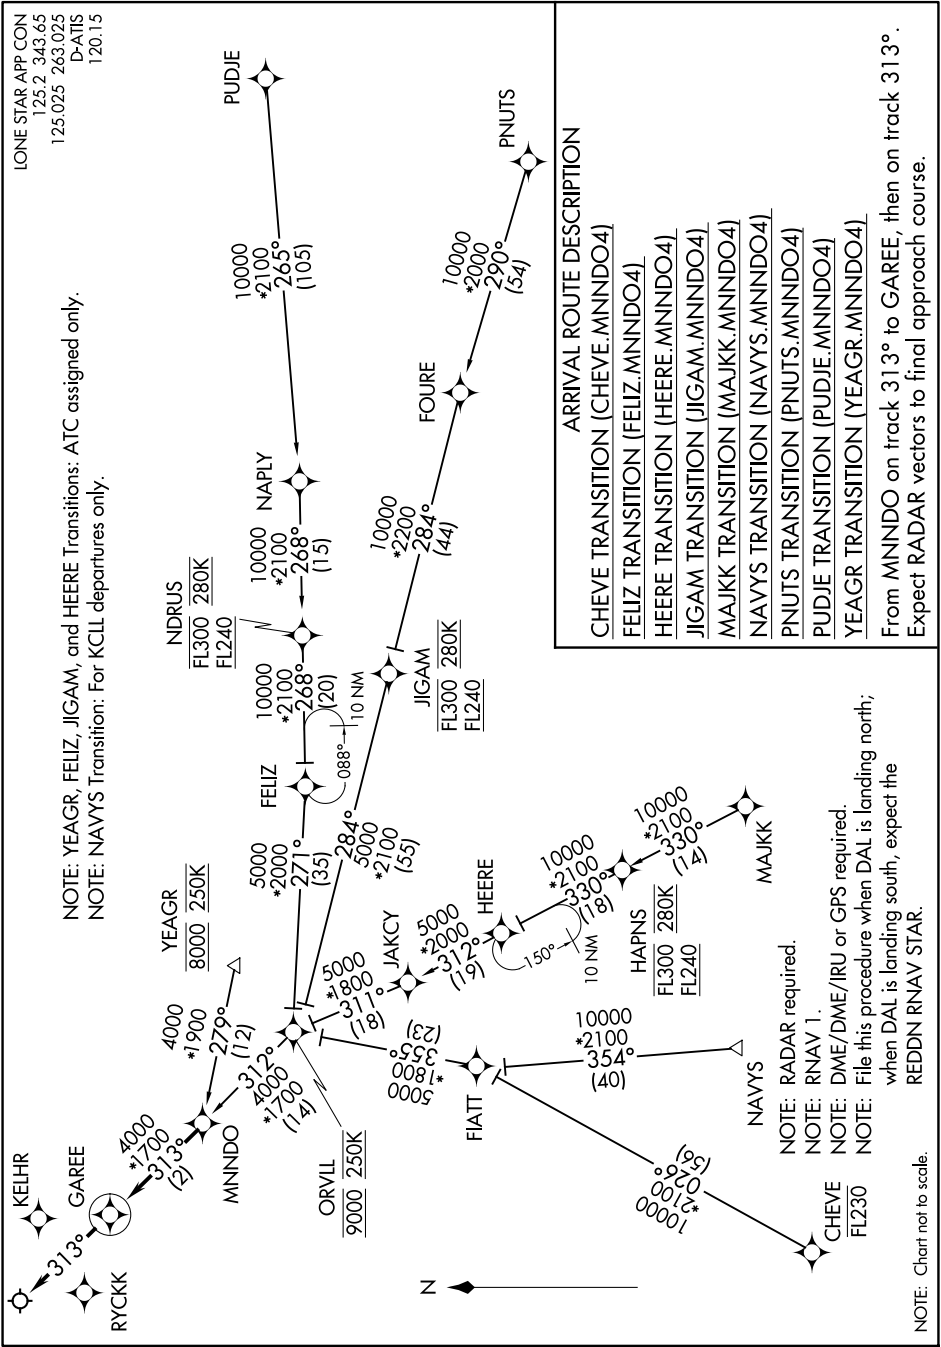

MNND0 FOUR ARRIVAL (RNAV)

SC-2, 20 MAR 2025 to 17 APR 2025

LONE STAR APP CON
125.2 343.65
125.025 263.025
D-ATIS
120.15

NOTE: YEAGR, FELZ, JIGAM, and HEERE Transitions: ATC assigned only.
NOTE: NAVYS Transition: For KCLL departures only.

ARRIVAL ROUTE DESCRIPTION

CHEVE TRANSITION (CHEVE.MNND04)
FELZ TRANSITION (FELZ.MNND04)
HEERE TRANSITION (HEERE.MNND04)
JIGAM TRANSITION (JIGAM.MNND04)
MAJKK TRANSITION (MAJKK.MNND04)
NAVYS TRANSITION (NAVYS.MNND04)
PNUTS TRANSITION (PNUTS.MNND04)
PUDJE TRANSITION (PUDJE.MNND04)
YEAGR TRANSITION (YEAGR.MNND04)

From MNND0 on track 313° to GAREE, then on track 313°.
Expect RADAR vectors to final approach course.

SC-2, 20 MAR 2025 to 17 APR 2025

NOTE: Chart not to scale.

NOTE: RADAR required.
NOTE: RNAV 1.
NOTE: DME/DME/IRU or GPS required.
NOTE: File this procedure when DAL is landing north;
when DAL is landing south, expect the
REDDN RNAV STAR.