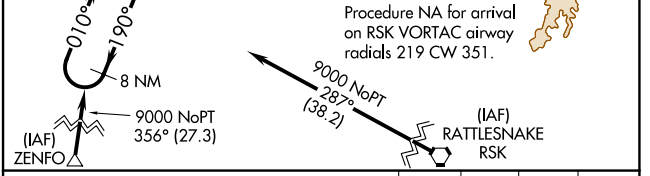

APP CRS	Rwy Idg	7205
024°	TDZE	5918
	Apt Elev	5918

RNAV (GPS) RWY 3

CORTEZ MUNI (CEZ)

RNP APCH.
▽ ▲
Rwy 3 helicopter visibility reduction below ¾ SM NA.

MISSED APPROACH: Climb to 9800 direct CEZ VOR/DME and on track 313° to YURVE and hold.

ASOS 135.625	DENVER CENTER 118.575 348.7	UNICOM 122.8 (CTAF) 0
------------------------	---------------------------------------	---------------------------------

ELEV 5918	D	TDZE 5918
-----------	----------	-----------