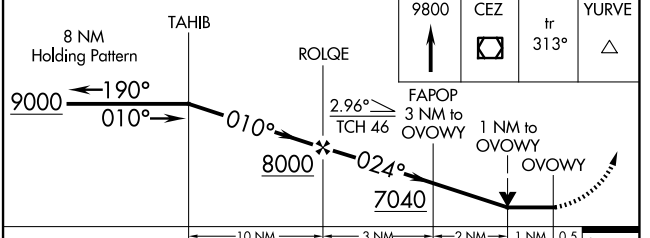

CATEGORY	A	B	C	D
LNAV MDA	6440-1	522 (600-1)	6440-1½	522 (600-1½)

SW-1, 20 MAR 2025 to 17 APR 2025

SW-1, 20 MAR 2025 to 17 APR 2025