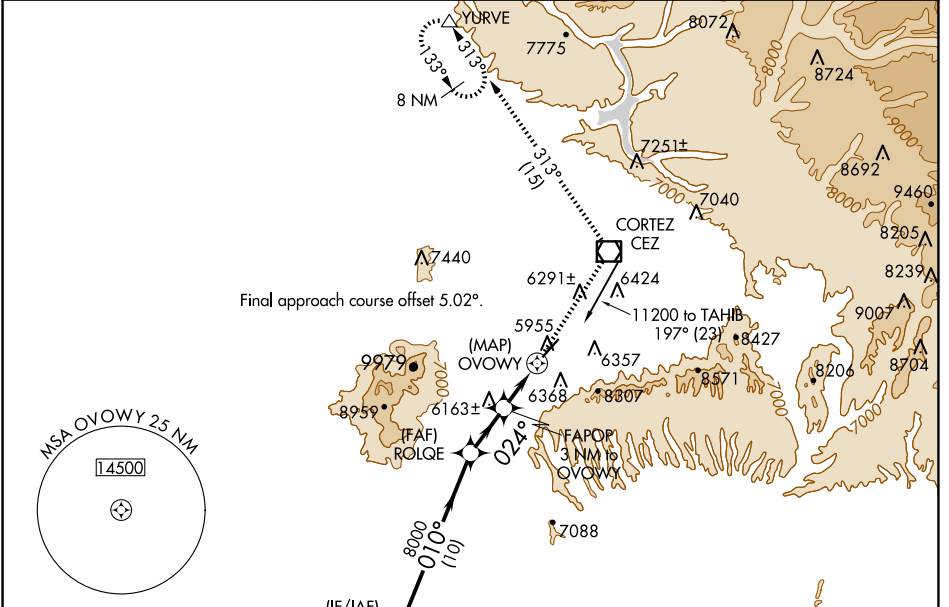

APP CRS	Rwy Idg	7205
024°	TDZE	5918
	Apt Elev	5918

RNAV (GPS) RWY 3

CORTEZ MUNI (CEZ)

RNP APCH.
▽ ▲
Rwy 3 helicopter visibility reduction below ¾ SM NA.

MISSED APPROACH: Climb to 9800 direct CEZ VOR/DME and on track 313° to YURVE and hold.

ASOS 135.625	DENVER CENTER 118.575 348.7	UNICOM 122.8 (CTAF) 0
------------------------	---------------------------------------	---------------------------------

ELEV 5918	D	TDZE 5918
-----------	----------	-----------

CATEGORY	A	B	C	D
LNAV MDA	6440-1	522 (600-1)	6440-1½	522 (600-1½)

SW-1, 20 MAR 2025 to 17 APR 2025

SW-1, 20 MAR 2025 to 17 APR 2025