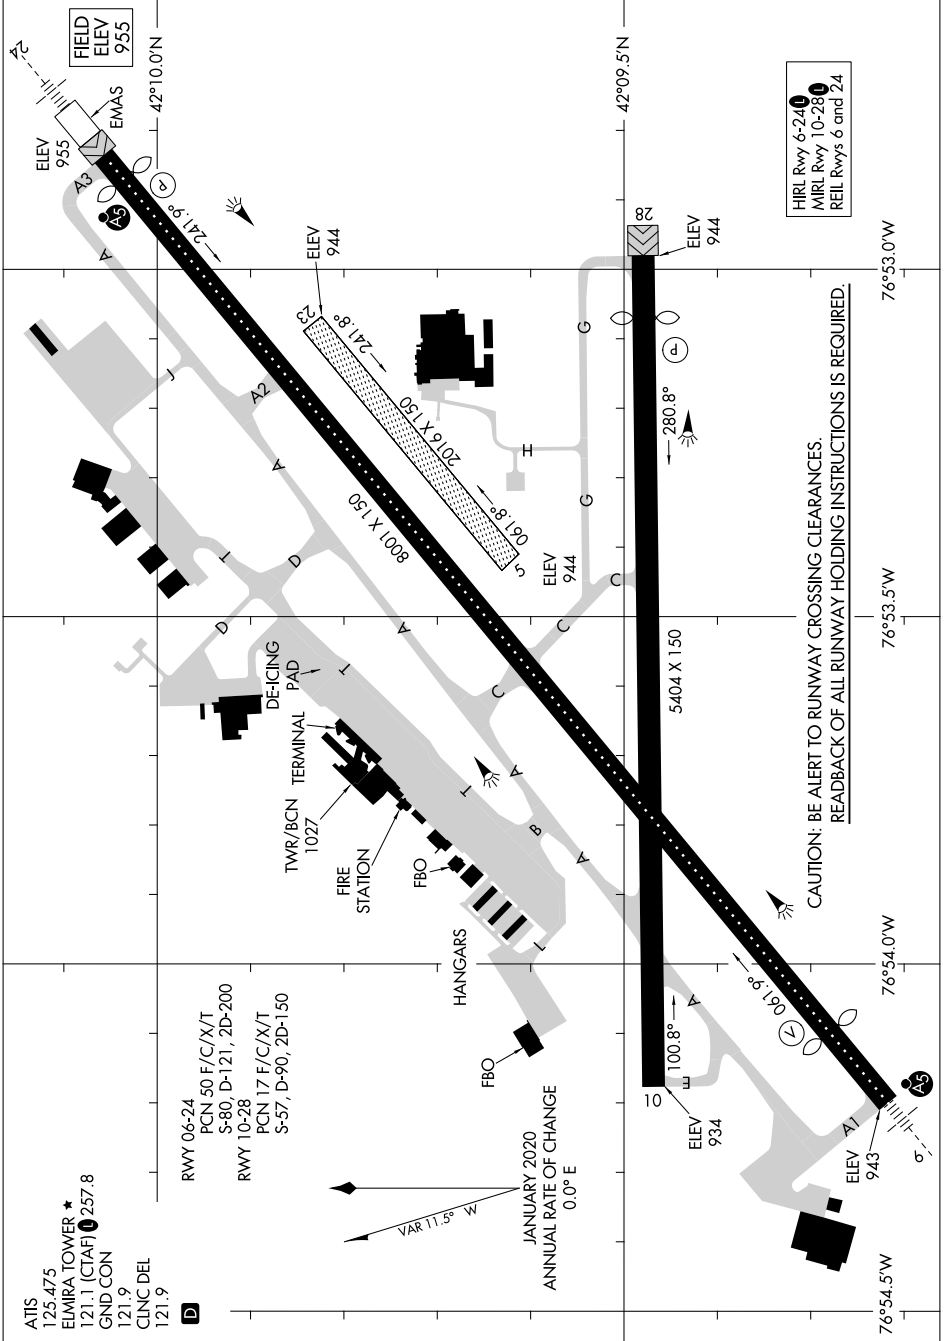

25051

# AIRPORT DIAGRAM

AL-131 (FAA)

ELMIRA/CORNING RGNL (E.L.M)  
ELMIRA/CORNING, NEW YORK

NE-2, 20 MAR 2025 to 17 APR 2025

NE-2, 20 MAR 2025 to 17 APR 2025

# AIRPORT DIAGRAM

25051

ELMIRA/CORNING, NEW YORK  
ELMIRA/CORNING RGNL (E.L.M)