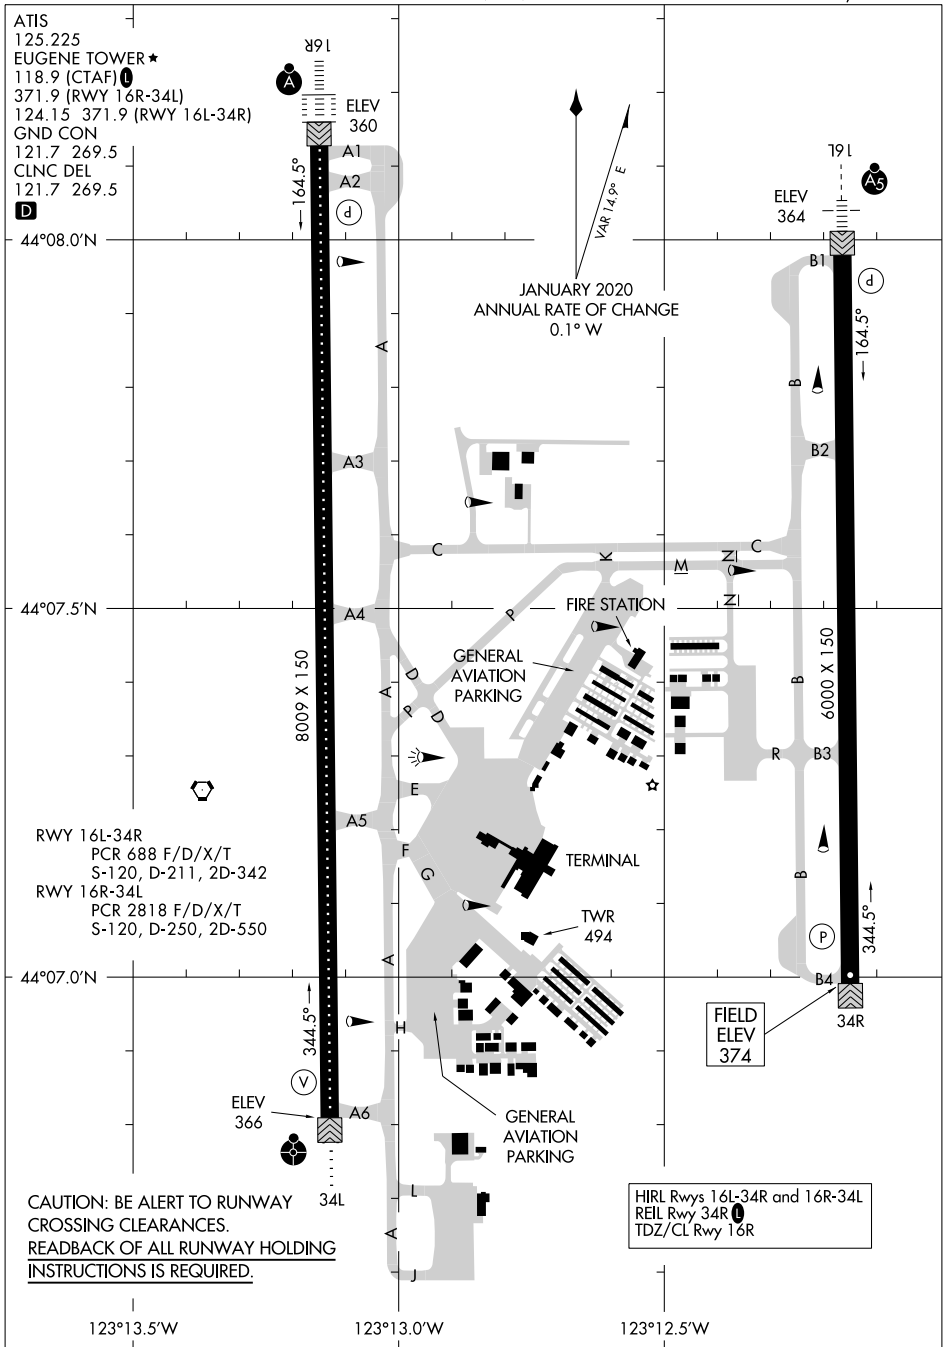

# AIRPORT DIAGRAM

AL-140 (FAA)

MAHLON SWEET FLD (EUG)  
EUGENE, OREGON

NW-1, 20 MAR 2025 to 17 APR 2025

NW-1, 20 MAR 2025 to 17 APR 2025

# AIRPORT DIAGRAM

EUGENE, OREGON  
MAHLON SWEET FLD (EUG)

HIRL Rwy 16L-34R and 16R-34L  
REIL Rwy 34R **(1)**  
TDZ/CL Rwy 16R

**CAUTION: BE ALERT TO RUNWAY CROSSING CLEARANCES. READBACK OF ALL RUNWAY HOLDING INSTRUCTIONS IS REQUIRED.**