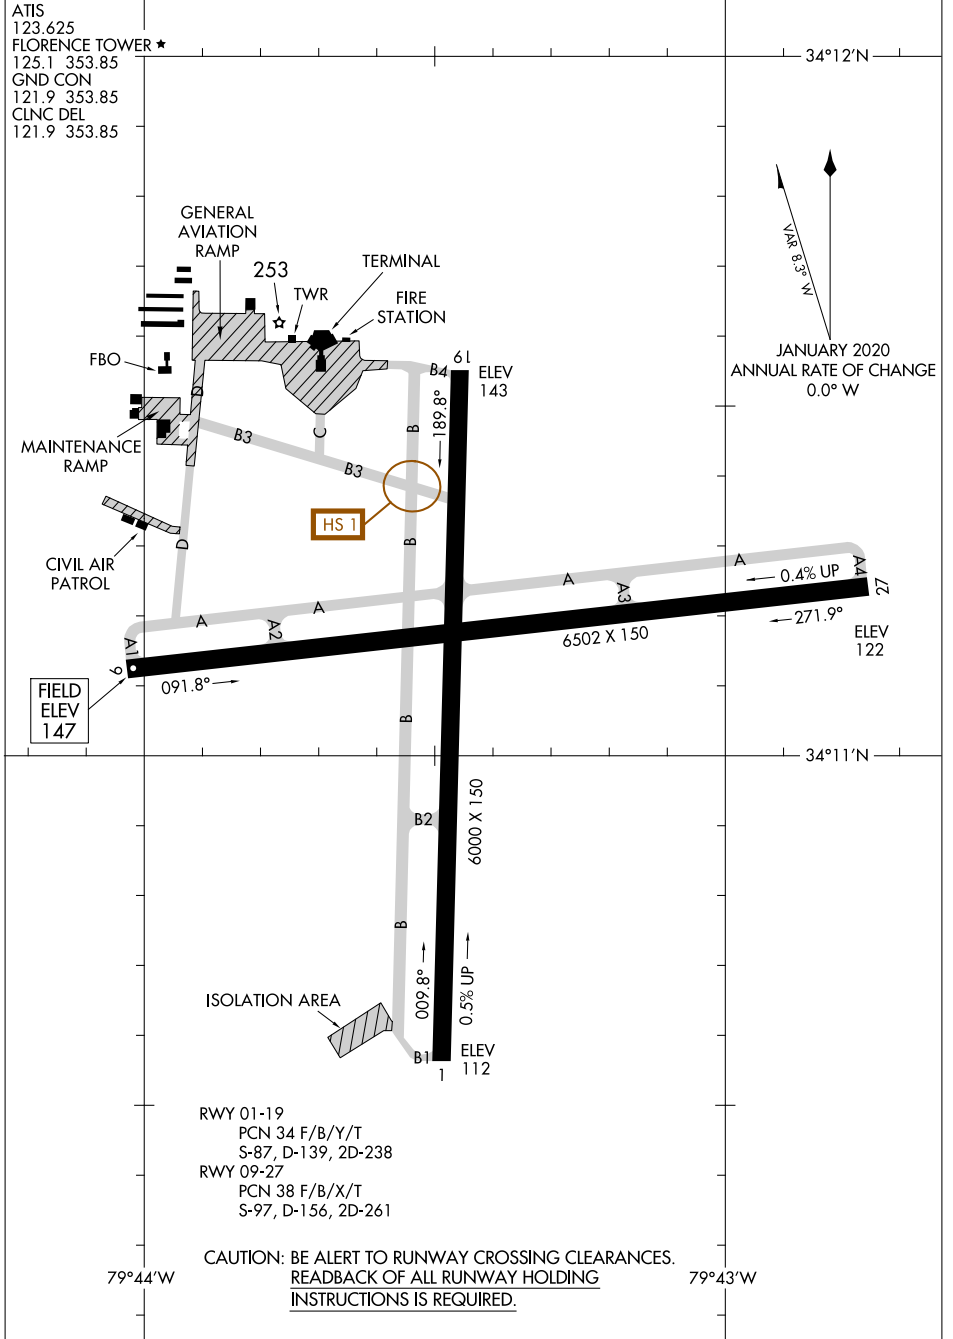

24025

AIRPORT DIAGRAM

AL-145 (FAA)

FLORENCE RGNL (FLO)
FLORENCE, SOUTH CAROLINA

SE-2, 20 MAR 2025 to 17 APR 2025

SE-2, 20 MAR 2025 to 17 APR 2025

AIRPORT DIAGRAM

24025

FLORENCE, SOUTH CAROLINA
FLORENCE RGNL (FLO)