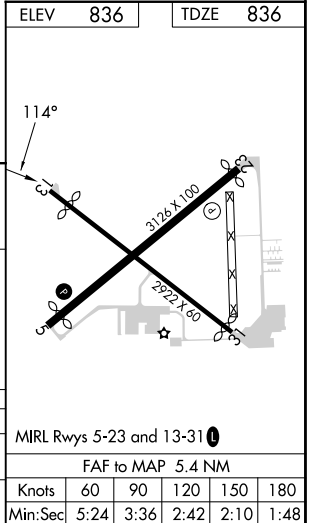

VOR OLK 110.4	APP CRS 114°	Rwy Idg TDZE Apt Elev	2623 836 836
-------------------------	------------------------	-----------------------------	---

VOR RWY 13

SMITH FLD (SMD)

⚠ NA
⚠ -22°C

Rwy 13 helicopter visibility reduction below 1 SM NA. Procedure NA at night. When local altimeter setting not received, use Fort Wayne Intl altimeter setting and increase all MDA 40 feet and S-13 Cat C visibility 1/8 SM.

MISSED APPROACH: Climb to 1900 then climbing left turn to 2700 direct OLK VOR and hold.

AWOS-3 124.55	FORT WAYNE APP CON 127.2 284.6	UNICOM 122.8 (CTAF) 0
-------------------------	--	---------------------------------