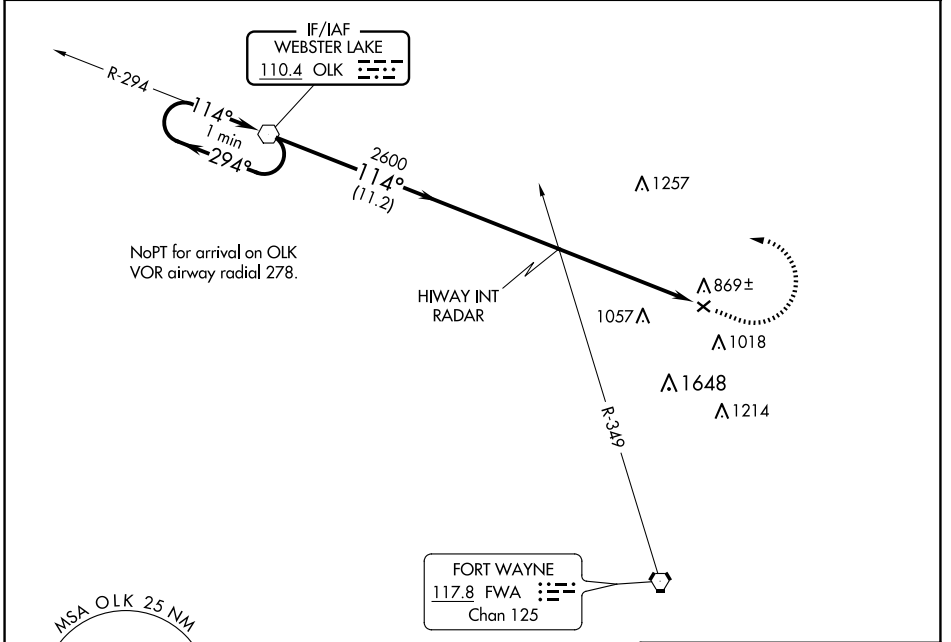

VOR OLK 110.4	APP CRS 114°	Rwy Idg TDZE Apt Elev	2623 836 836
-------------------------	------------------------	-----------------------------	---

VOR RWY 13

SMITH FLD (SMD)

⚠ NA
⚠ -22°C

Rwy 13 helicopter visibility reduction below 1 SM NA. Procedure NA at night. When local altimeter setting not received, use Fort Wayne Intl altimeter setting and increase all MDA 40 feet and S-13 Cat C visibility 1/8 SM.

MISSED APPROACH: Climb to 1900 then climbing left turn to 2700 direct OLK VOR and hold.

AWOS-3 124.55	FORT WAYNE APP CON 127.2 284.6	UNICOM 122.8 (CTAF) 0
-------------------------	--	---------------------------------

EC-2, 20 MAR 2025 to 17 APR 2025

EC-2, 20 MAR 2025 to 17 APR 2025