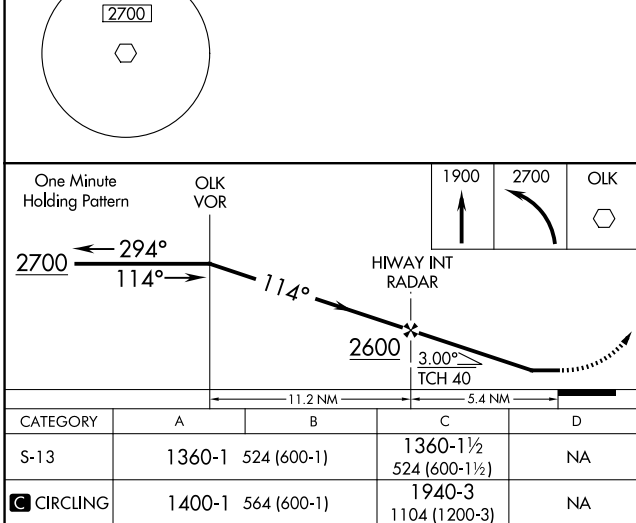

VOR OLK 110.4	APP CRS 114°	Rwy Idg TDZE Apt Elev	2623 836 836
-------------------------	------------------------	-----------------------------	---

VOR RWY 13

SMITH FLD (SMD)

⚠ NA
⚠ -22°C

Rwy 13 helicopter visibility reduction below 1 SM NA. Procedure NA at night. When local altimeter setting not received, use Fort Wayne Intl altimeter setting and increase all MDA 40 feet and S-13 Cat C visibility 1/8 SM.

MISSED APPROACH: Climb to 1900 then climbing left turn to 2700 direct OLK VOR and hold.

AWOS-3 124.55	FORT WAYNE APP CON 127.2 284.6	UNICOM 122.8 (CTAF) 0
-------------------------	--	---------------------------------