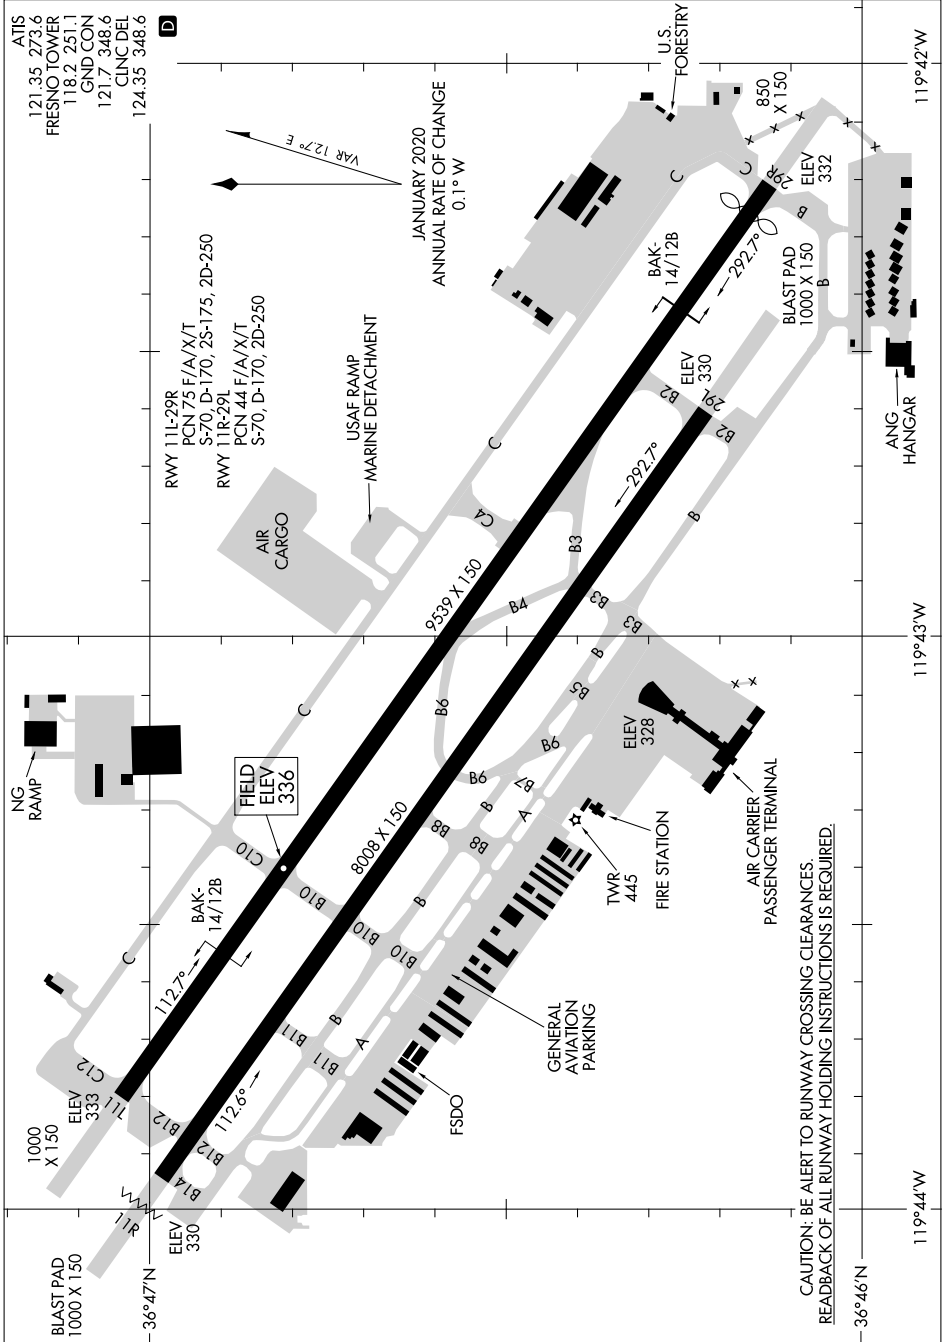

AIRPORT DIAGRAM

AL-162 (FAA)

FRESNO YOSEMITE INTL (FAT)
FRESNO, CALIFORNIA

SW-2, 20 MAR 2025 to 17 APR 2025

SW-2, 20 MAR 2025 to 17 APR 2025

AIRPORT DIAGRAM

FRESNO, CALIFORNIA
FRESNO YOSEMITE INTL (FAT)

CAUTION: BE ALERT TO RUNWAY CROSSING CLEARANCES.
READBACK OF ALL RUNWAY HOLDING INSTRUCTIONS IS REQUIRED.