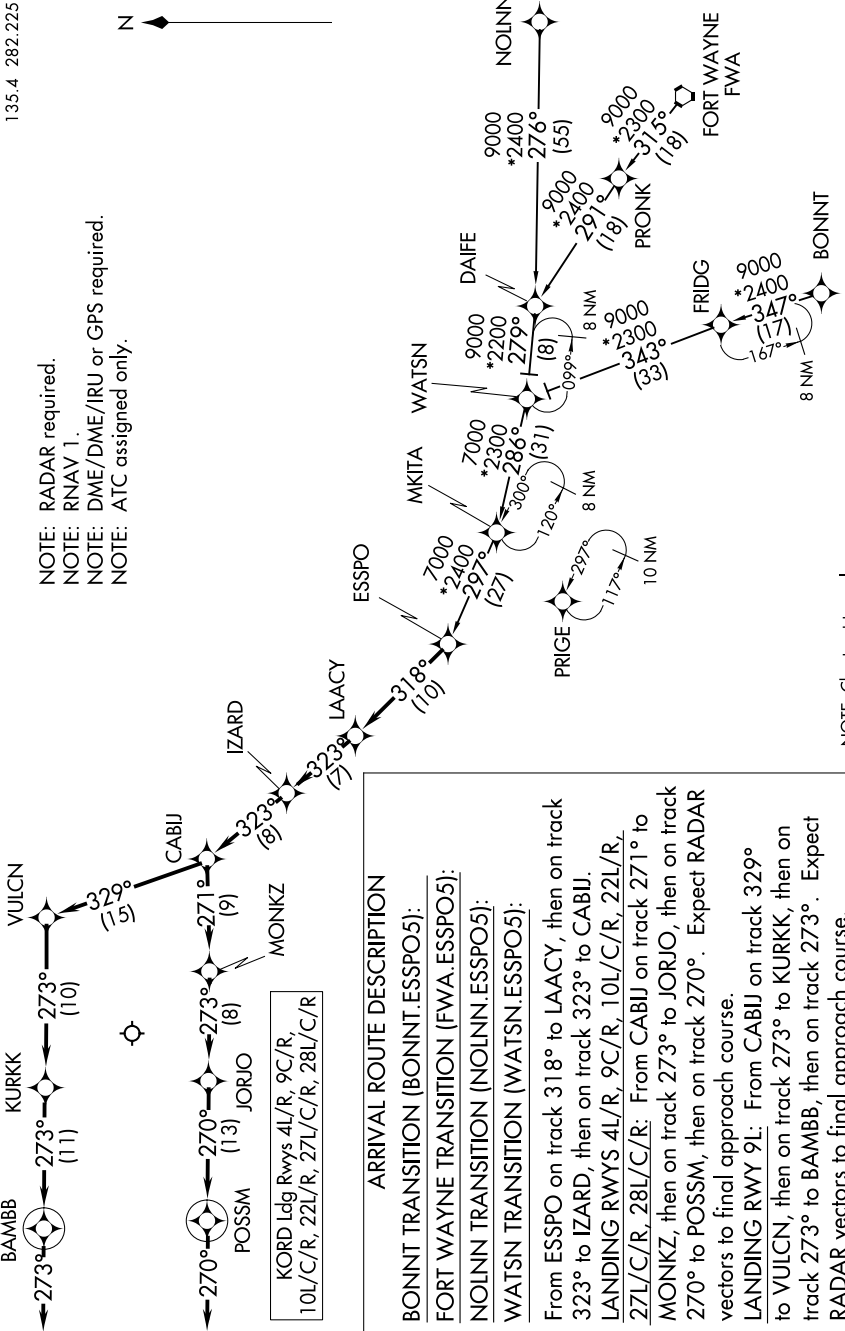

ESSPO FIVE ARRIVAL (RNAV)

EC-3, 20 MAR 2025 to 17 APR 2025

CHICAGO APP CON
119.0 292.125
D-ATIS
135.4 282.225

NOTE: RADAR required.
NOTE: RNAV 1.
NOTE: DME/DME/IRU or GPS required.
NOTE: ATC assigned only.

NOTE: Chart not to scale.

ESSPO FIVE ARRIVAL (RNAV)

(ESSPO.ESSPO5) 05NOV20

EC-3, 20 MAR 2025 to 17 APR 2025