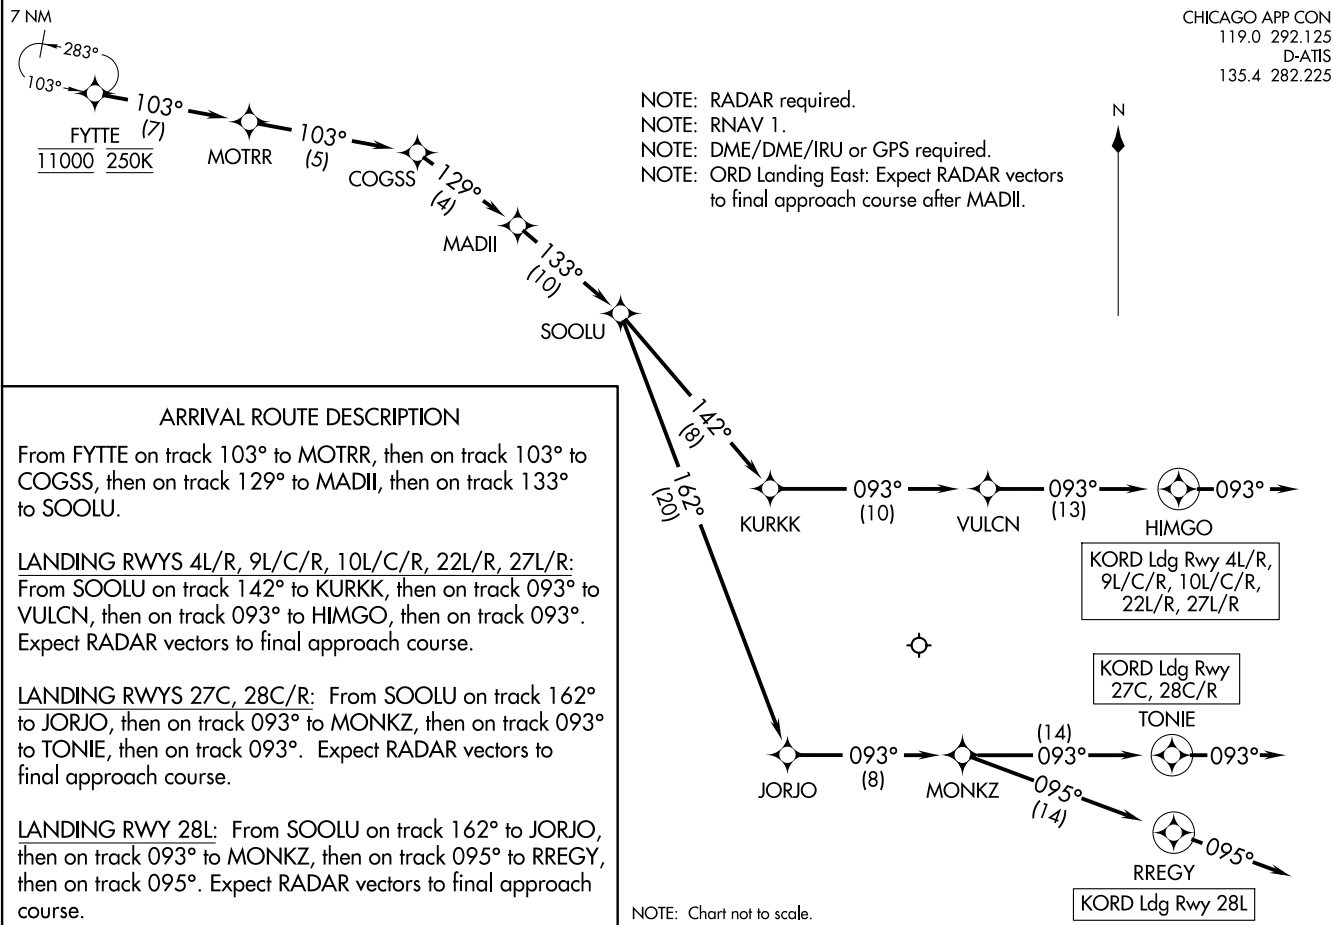

FYTE SEVEN ARRIVAL (RNAV) Transition Routes  
(FYTE.FYTEZ) 17JUN21

CHICAGO APP CON  
119.0 292.125  
D-ATIS  
135.4 282.225

N

NOTE: RADAR required.  
NOTE: RNAV 1.  
NOTE: DME/DME/IRU or GPS required.

- BENNR TRANSITION (BENNR.FYTEZ):
- BHAWK TRANSITION (BHAWK.FYTEZ):
- BOWNN TRANSITION (BOWNN.FYTEZ):
- CHMPN TRANSITION (CHMPN.FYTEZ):
- MYRRS TRANSITION (MYRRS.FYTEZ):
- SHIKY TRANSITION (SHIKY.FYTEZ):
- TEEOO TRANSITION (TEEOO.FYTEZ):
- ZZIPR TRANSITION (ZZIPR.FYTEZ):

(CONTINUED ON FOLLOWING PAGE)

NOTE: Chart not to scale.

CHICAGO O'HARE INTL (ORD)  
CHICAGO, ILLINOIS

(FYTE.FYTEZ) 21188  
FYTE SEVEN ARRIVAL (RNAV) Transition Routes

AL-166

CHICAGO O'HARE INTL (ORD)  
CHICAGO, ILLINOIS

FYTE SEVEN ARRIVAL (RNAV) Arrival Routes  
 (FYTE: FYTE7) 17JUN21

CHICAGO O'HARE INTL (ORD)  
 CHICAGO, ILLINOIS

CHICAGO APP CON  
 119.0 292.125  
 D-ATIS  
 135.4 282.225

(FYTE: FYTE7) 21168  
 FYTE SEVEN ARRIVAL (RNAV) Arrival Routes