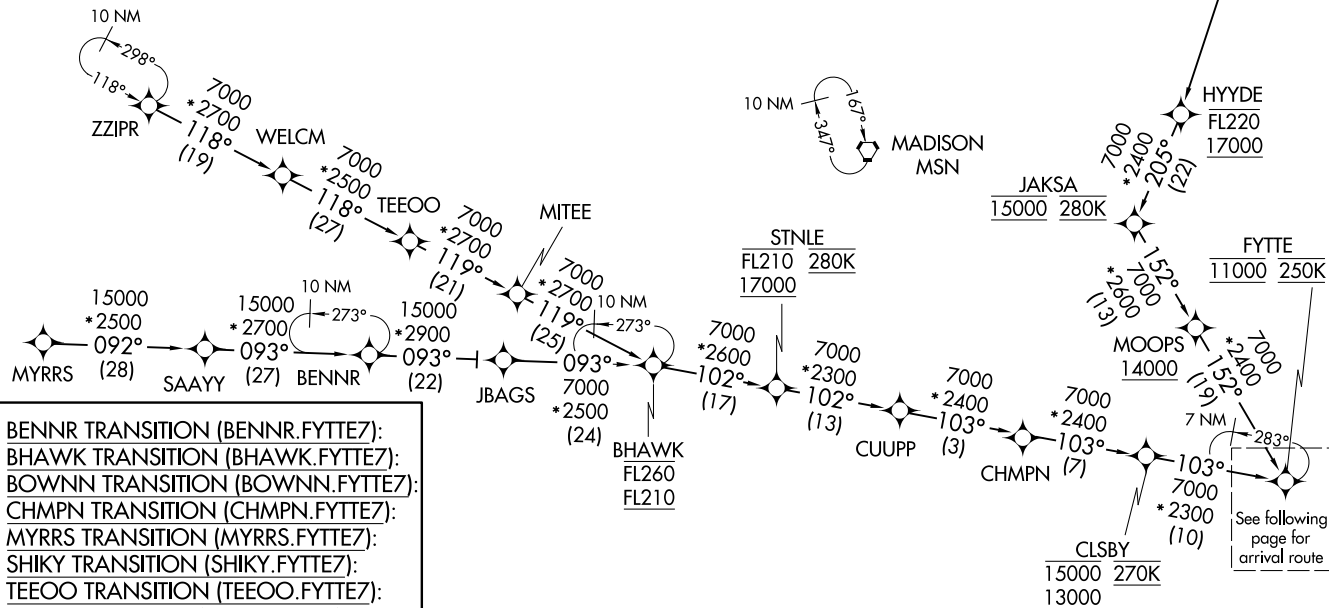

FYTE SEVEN ARRIVAL (RNAV) Transition Routes  
(FYTE.FYTEZ) 17JUN21

CHICAGO APP CON  
119.0 292.125  
D-ATIS  
135.4 282.225

N

NOTE: RADAR required.  
NOTE: RNAV 1.  
NOTE: DME/DME/IRU or GPS required.

- BENNR TRANSITION (BENNR.FYTEZ):
- BHAWK TRANSITION (BHAWK.FYTEZ):
- BOWNN TRANSITION (BOWNN.FYTEZ):
- CHMPN TRANSITION (CHMPN.FYTEZ):
- MYRRS TRANSITION (MYRRS.FYTEZ):
- SHIKY TRANSITION (SHIKY.FYTEZ):
- TEEOO TRANSITION (TEEOO.FYTEZ):
- ZZIPR TRANSITION (ZZIPR.FYTEZ):

(CONTINUED ON FOLLOWING PAGE)

NOTE: Chart not to scale.

CHICAGO O'HARE INTL (ORD)  
CHICAGO, ILLINOIS

(FYTE.FYTEZ) 21188  
FYTE SEVEN ARRIVAL (RNAV) Transition Routes

AL-166

CHICAGO O'HARE INTL (ORD)  
CHICAGO, ILLINOIS

FYTE SEVEN ARRIVAL (RNAV) Arrival Routes  
 (FYTE: FYTE7) 17JUN21

CHICAGO O'HARE INTL (ORD)  
 CHICAGO, ILLINOIS

CHICAGO APP CON  
 119.0 292.125  
 D-ATIS  
 135.4 282.225

(FYTE: FYTE7) 21168  
 FYTE SEVEN ARRIVAL (RNAV) Arrival Routes