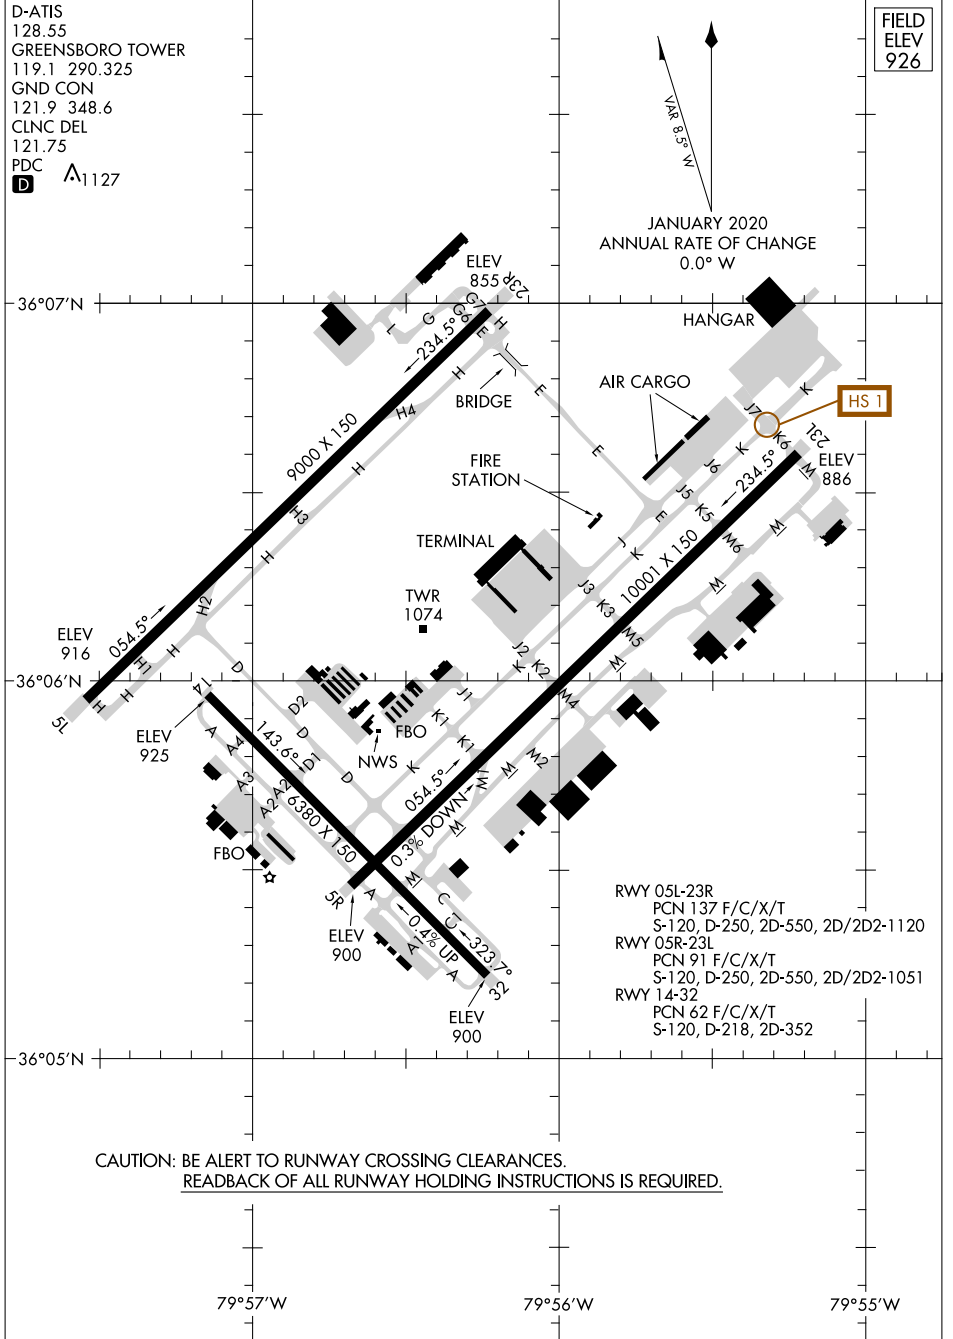

24361

AIRPORT DIAGRAM

AL-178 (FAA)

PIEDMONT TRIAD INTL (GSO)
GREENSBORO, NORTH CAROLINA

SE-2, 20 MAR 2025 to 17 APR 2025

SE-2, 20 MAR 2025 to 17 APR 2025

AIRPORT DIAGRAM

24361