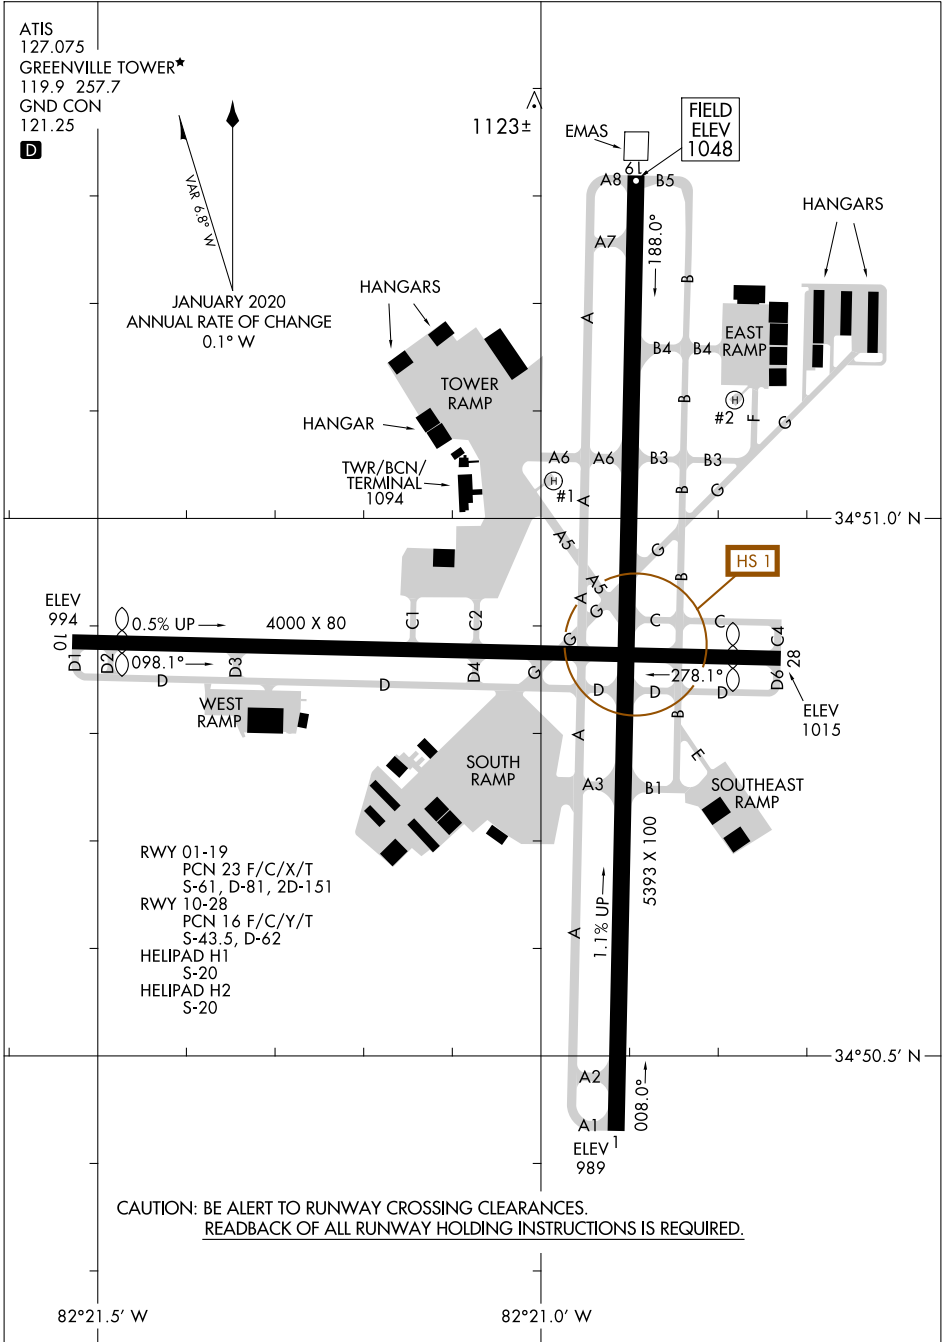

# AIRPORT DIAGRAM

AL-180 (FAA)

GREENVILLE DOWNTOWN (GMU)  
GREENVILLE, SOUTH CAROLINA

SE-2, 20 MAR 2025 to 17 APR 2025

SE-2, 20 MAR 2025 to 17 APR 2025

# AIRPORT DIAGRAM

GREENVILLE, SOUTH CAROLINA  
GREENVILLE DOWNTOWN (GMU)