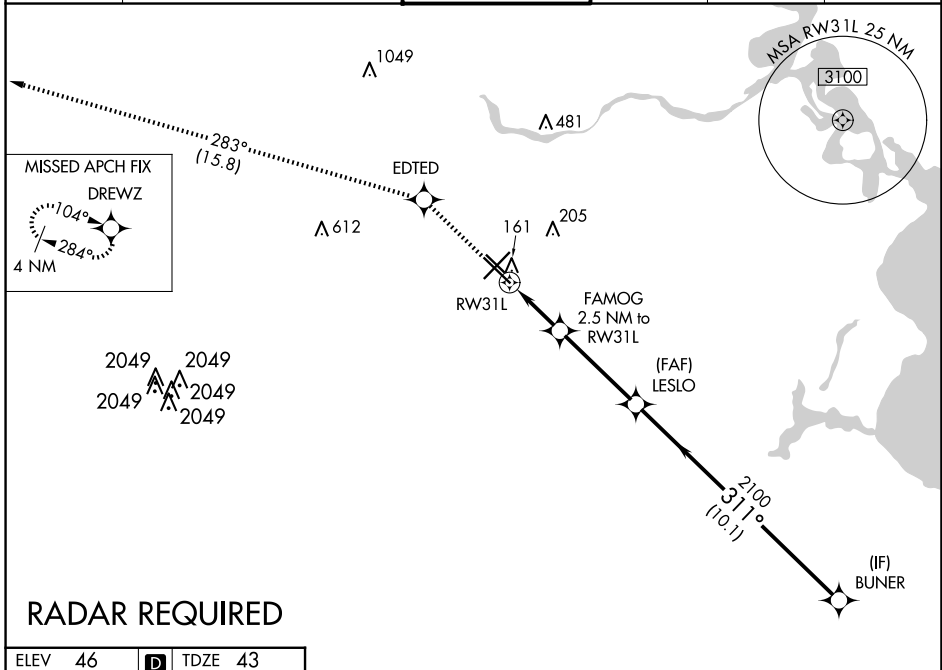

WAAS CH 77510 W31A	APP CRS 311°	Rwy ldg 7602 TDZE 43 Apt Elev 46
--	------------------------	---

RNAV (GPS) RWY 31L

WILLIAM P HOBBY (HOU)

⚠ For uncompensated Baro-VNAV systems, LNAV/VNAV NA below -1.5°C (5°F) or above 43°C (109°F). DME/DME RNP-0.3 NA.

MISSED APPROACH: Climb to 2000 direct EDTED and on track 283° to DREWZ and hold.

D-ATIS 124.6	HOUSTON APP CON 120.05 379.1 EAST 124.35 316.15 WEST	HOBBY TOWER 118.7 256.9	GND CON 121.9	CLNC DEL 125.45	CPDLC
------------------------	--	-----------------------------------	-------------------------	---------------------------	-------

ELEV 46	D	TDZE 43
---------	----------	---------

2000	EDTED	DREWZ	BUNER	
↑	✦ tr 283°	✦	4000	
*LNAV only.				
FAMOG 2.5 NM to RW31L				
LESLO 2100				
*1.2 NM to RW31L				
*880				
2100				
311°				
GP 3.00° TCH 58				
1.2 NM 1.3 3.8 NM 10.1 NM				
CATEGORY	A	B	C	D
LPV DA	243/40		200 (200-¾)	
LNAV/VNAV DA	323/45		280 (300-⅞)	
LNAV MDA	500/55	457 (500-1)	500-1⅜	457 (500-1⅜)
C CIRCLING	500-1 454 (500-1)	520-1 474 (500-1)	740-2¼	694 (700-2¼)