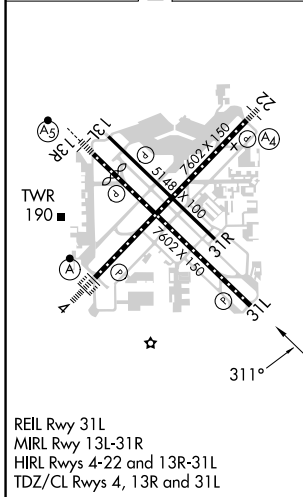

WAAS CH 77510 W31A	APP CRS 311°	Rwy ldg 7602 TDZE 43 Apt Elev 46
--	------------------------	---

RNAV (GPS) RWY 31L

WILLIAM P HOBBY (HOU)

⚠ For uncompensated Baro-VNAV systems, LNAV/VNAV NA below -1.5°C (5°F) or above 43°C (109°F). DME/DME RNP-0.3 NA.

MISSED APPROACH: Climb to 2000 direct EDTED and on track 283° to DREWZ and hold.

D-ATIS 124.6	HOUSTON APP CON 120.05 379.1 EAST 124.35 316.15 WEST	HOBBY TOWER 118.7 256.9	GND CON 121.9	CLNC DEL 125.45	CPDLC
------------------------	--	-----------------------------------	-------------------------	---------------------------	-------

ELEV 46	D	TDZE 43
---------	----------	---------

2000	EDTED	DREWZ	BUNER	
↑	✦ tr 283°	✦	4000	
*LNAV only.				
FAMOG 2.5 NM to RW31L				
LESLO 2100				
*1.2 NM to RW31L				
*880				
2100				
311°				
GP 3.00° TCH 58				
1.2 NM 1.3 3.8 NM 10.1 NM				
CATEGORY	A	B	C	D
LPV DA	243/40		200 (200-¾)	
LNAV/VNAV DA	323/45		280 (300-⅞)	
LNAV MDA	500/55	457 (500-1)	500-1⅜	457 (500-1⅜)
C CIRCLING	500-1 454 (500-1)	520-1 474 (500-1)	740-2¼	694 (700-2¼)