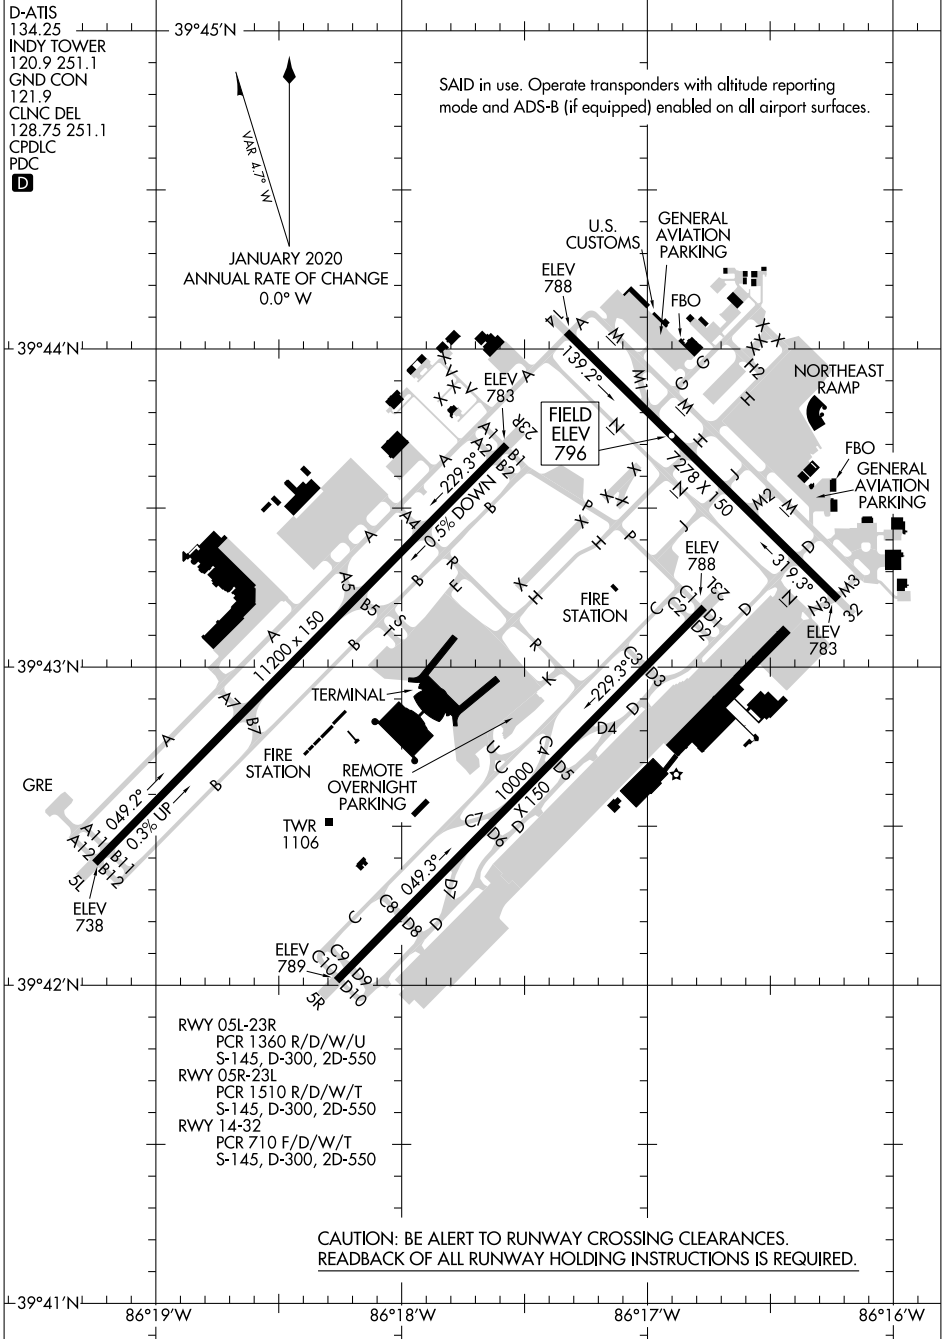

# AIRPORT DIAGRAM

AL-203 (FAA)

INDIANAPOLIS INTL (IND)  
INDIANAPOLIS, INDIANA

EC-2, 20 MAR 2025 to 17 APR 2025

EC-2, 20 MAR 2025 to 17 APR 2025