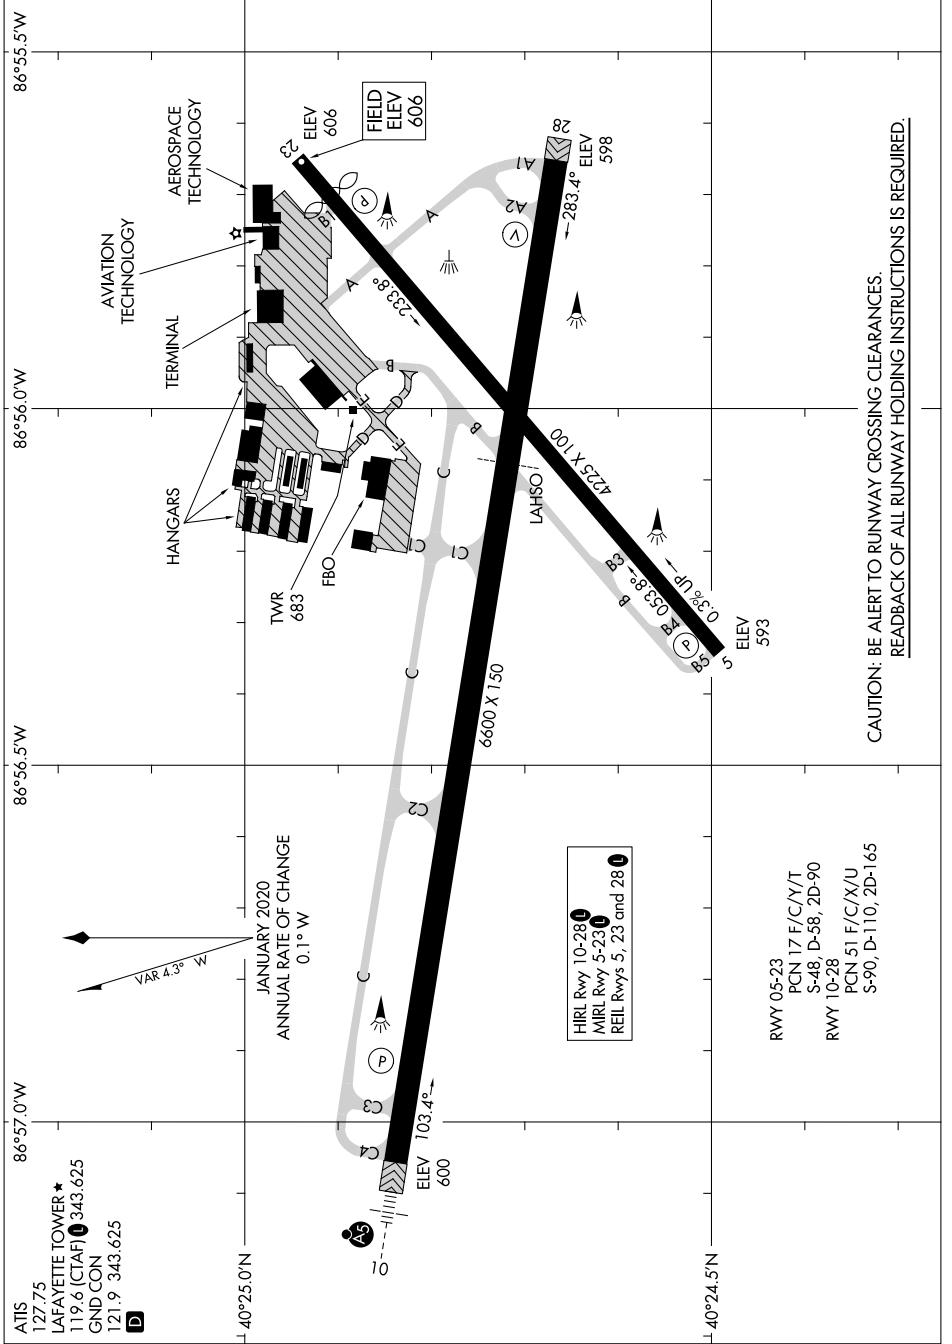

AIRPORT DIAGRAM

AL-220 (FAA)

PURDUE UNIVERSITY (LAF)
LAFAYETTE, INDIANA

EC-2, 20 MAR 2025 to 17 APR 2025

CAUTION: BE ALERT TO RUNWAY CROSSING CLEARANCES.
READBACK OF ALL RUNWAY HOLDING INSTRUCTIONS IS REQUIRED.

AIRPORT DIAGRAM

LAFAYETTE, INDIANA
PURDUE UNIVERSITY (LAF)

EC-2, 20 MAR 2025 to 17 APR 2025

HIRL Rwy 10-28
 MIRL Rwy 5-23
 REIL Rwy 5, 23 and 28

RWY 05-23
 PCN 17 F/C/Y/T
 S-48, D-58, 2D-90
 RWY 10-28
 PCN 51 F/C/X/U
 S-90, D-110, 2D-165