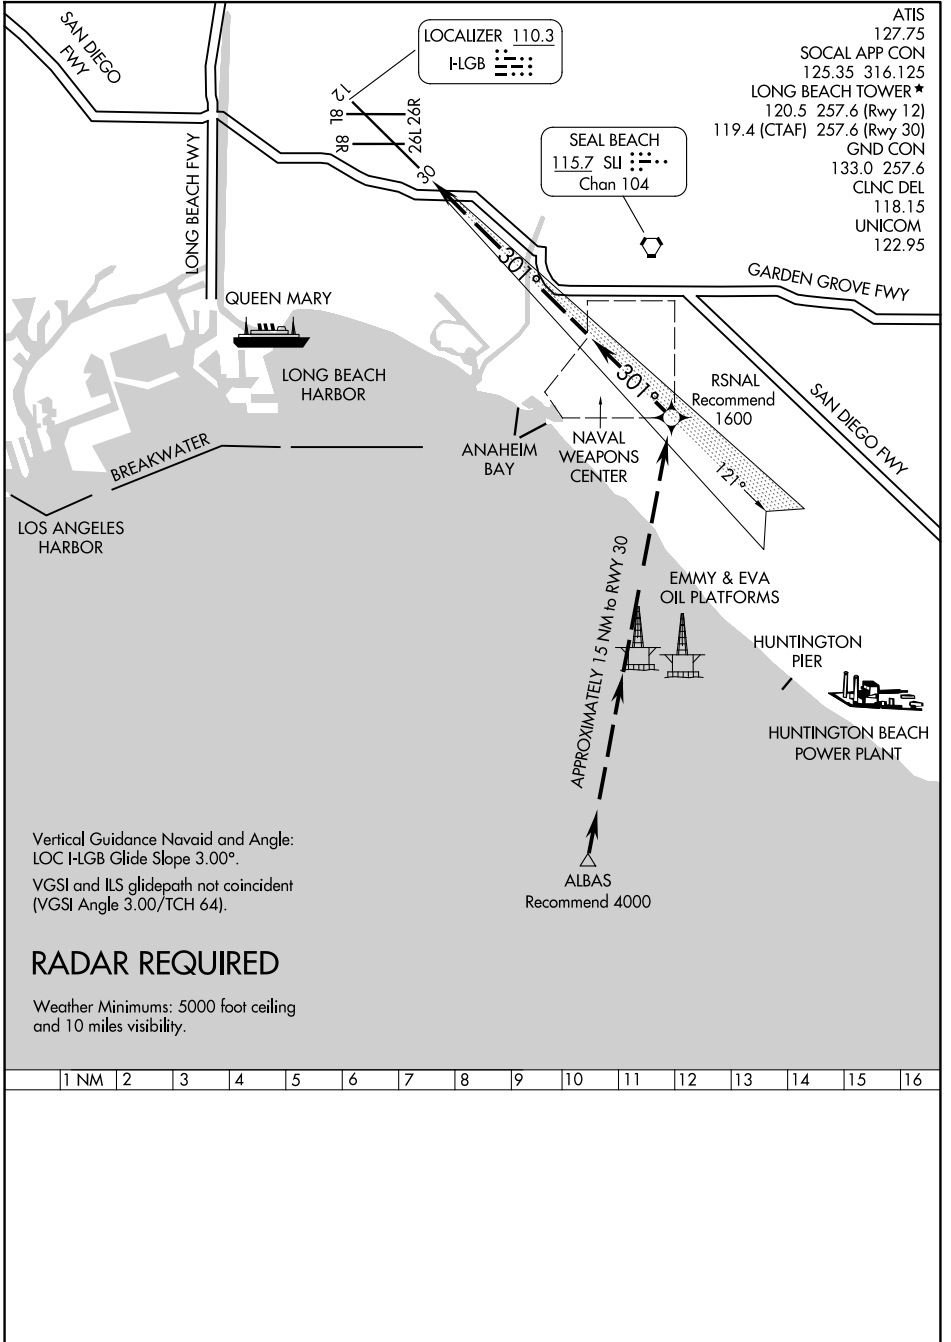

23334

# ARSENAL VISUAL RWY 30

AL-236 (FAA)

LONG BEACH (DAUGHERTY FLD) (LGB)

LONG BEACH, CALIFORNIA

SW-3, 20 MAR 2025 to 17 APR 2025

SW-3, 20 MAR 2025 to 17 APR 2025

# ARSENAL VISUAL RWY 30

Orig-A 19JUL18

33°49'N-118°09'W

LONG BEACH, CALIFORNIA

LONG BEACH (DAUGHERTY FLD) (LGB)