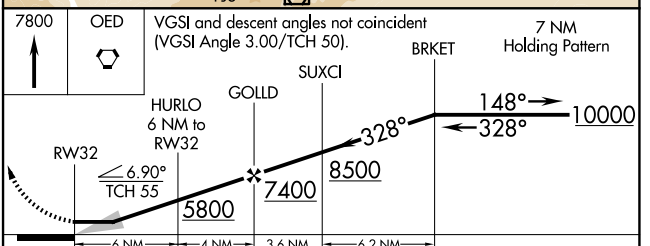

APP CRS	Rwy Idg	N/A
328°	TDZE	N/A
	Apt Elev	1335

RNAV (GPS)-D

ROGUE VALLEY INTL/MEDFORD (MFR)

RNP APCH.		MISSED APPROACH: Climb to 7800 direct OED VORTAC and hold, continue climb-in-hold to 7800.	
Circling NA for Cats C and D northeast of Rwy 14-32. -3°C			

ATIS	CASCADE APP CON *	MEDFORD TOWER *	GND CON	UNICOM
127.25	124.3 379.9	119.4 (CTAF) 257.8	121.8	122.95

CATEGORY	A	B	C	D
CIRCLING	3600-1¼ 2265 (2300-1¼)	3600-1½ 2265 (2300-1½)	3600-3	2265 (2300-3)

NW-1, 20 MAR 2025 to 17 APR 2025

NW-1, 20 MAR 2025 to 17 APR 2025