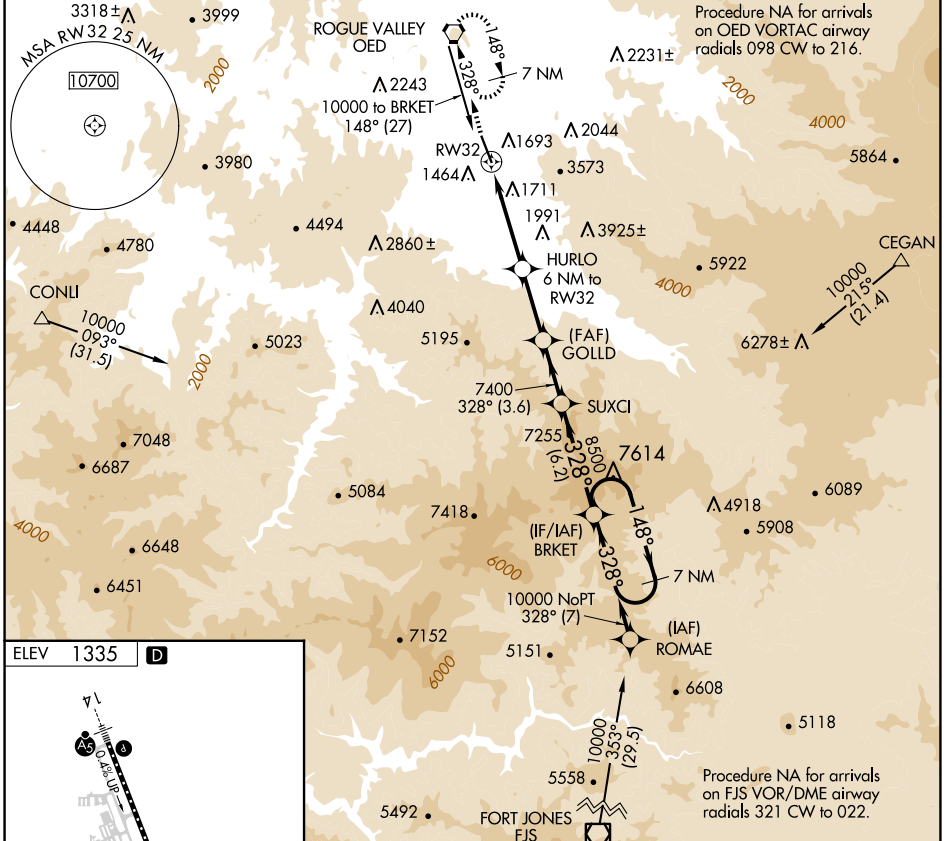

APP CRS	Rwy Idg	N/A
328°	TDZE	N/A
	Apt Elev	1335

# RNAV (GPS)-D

ROGUE VALLEY INTL/MEDFORD (MFR)

RNP APCH.		MISSED APPROACH: Climb to 7800 direct OED VORTAC and hold, continue climb-in-hold to 7800.	
<p>Circling NA for Cats C and D northeast of Rwy 14-32. -3°C</p>			

ATIS	CASCADE APP CON *	MEDFORD TOWER *	GND CON	UNICOM
127.25	124.3 379.9	119.4 (CTAF) 257.8	121.8	122.95

CATEGORY	A	B	C	D
CIRCLING	3600-1¼ 2265 (2300-1¼)	3600-1½ 2265 (2300-1½)	3600-3	2265 (2300-3)

NW-1, 20 MAR 2025 to 17 APR 2025

NW-1, 20 MAR 2025 to 17 APR 2025