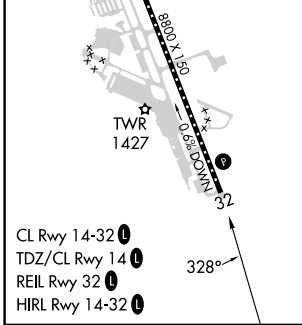

APP CRS	Rwy Idg	N/A
328°	TDZE	N/A
	Apt Elev	1335

RNAV (GPS)-D

ROGUE VALLEY INTL/MEDFORD (MFR)

RNP APCH.		MISSED APPROACH: Climb to 7800 direct OED VORTAC and hold, continue climb-in-hold to 7800.	
Circling NA for Cats C and D northeast of Rwy 14-32. -3°C			

ATIS	CASCADE APP CON *	MEDFORD TOWER *	GND CON	UNICOM
127.25	124.3 379.9	119.4 (CTAF) 257.8	121.8	122.95

CATEGORY	A	B	C	D
CIRCLING	3600-1¼ 2265 (2300-1¼)	3600-1½ 2265 (2300-1½)	3600-3	2265 (2300-3)

NW-1, 20 MAR 2025 to 17 APR 2025

NW-1, 20 MAR 2025 to 17 APR 2025