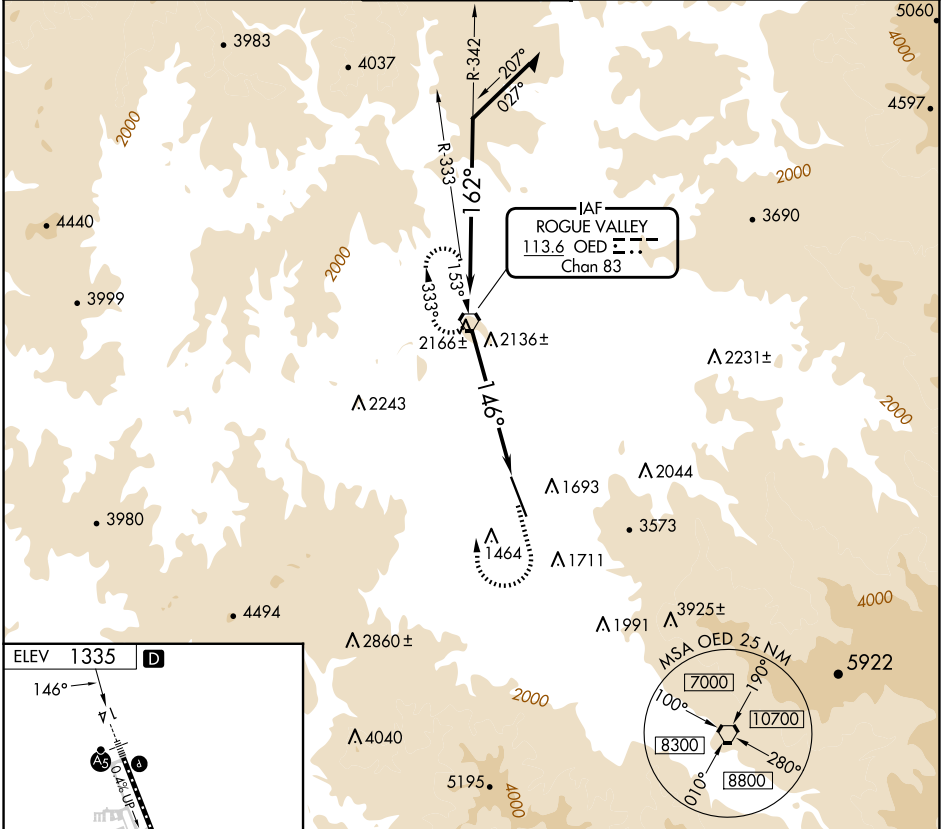

VORTAC OED 113.6 Chan 83	APP CRS 146°	Rwy Idg TDZE Apt Elev 1335	N/A N/A
--	------------------------	--	--------------------------

VOR-A

ROGUE VALLEY INTL/MEDFORD (MFR)

⚠ If local altimeter setting not received, procedure NA.
⚠ Circling NA for Cats C and D northeast of Rwy 14-32.
⚠ -3°C

MISSED APPROACH: Climb to 2900 then climbing right turn to 6400 direct OED VORTAC and hold, continue climb-in-hold to 6400.

ATIS 127.25	CASCADE APP CON * 124.3 379.9	MEDFORD TOWER * 119.4 (CTAF) 257.8	GND CON 121.8	UNICOM 122.95
-----------------------	---	--	-------------------------	-------------------------

CATEGORY	A	B	C	D
CIRCLING	2680-1¼ 1345 (1400-1¼)	2680-1½ 1345 (1400-1½)	2680-3	1345 (1400-3)

NW-1, 20 MAR 2025 to 17 APR 2025

NW-1, 20 MAR 2025 to 17 APR 2025