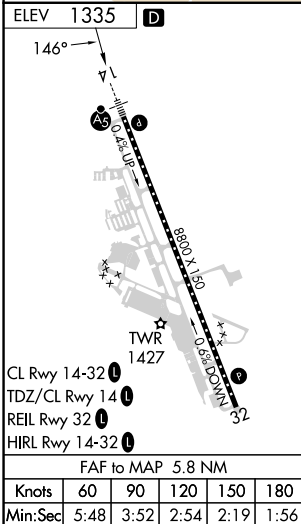

VORTAC OED 113.6 Chan 83	APP CRS 146°	Rwy Idg TDZE Apt Elev 1335	N/A N/A
--	------------------------	--	--------------------------

VOR-A

ROGUE VALLEY INTL/MEDFORD (MFR)

⚠ If local altimeter setting not received, procedure NA.
⚠ Circling NA for Cats C and D northeast of Rwy 14-32.
⚠ -3°C

MISSED APPROACH: Climb to 2900 then climbing right turn to 6400 direct OED VORTAC and hold, continue climb-in-hold to 6400.

ATIS 127.25	CASCADE APP CON * 124.3 379.9	MEDFORD TOWER * 119.4 (CTAF) 257.8	GND CON 121.8	UNICOM 122.95
-----------------------	---	--	-------------------------	-------------------------

CATEGORY	A	B	C	D
CIRCLING	2680-1¼ 1345 (1400-1¼)	2680-1½ 1345 (1400-1½)	2680-3	1345 (1400-3)

NW-1, 20 MAR 2025 to 17 APR 2025

NW-1, 20 MAR 2025 to 17 APR 2025