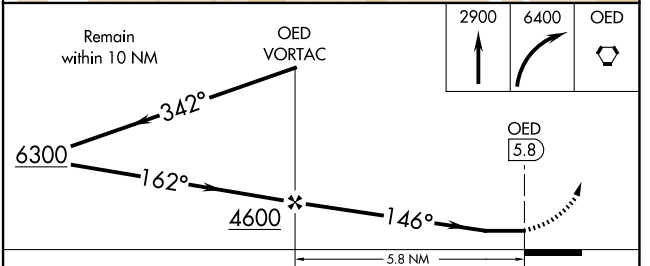

VORTAC OED 113.6 Chan 83	APP CRS 146°	Rwy Idg TDZE Apt Elev 1335	N/A N/A
--	------------------------	--	--------------------------

VOR-A

ROGUE VALLEY INTL/MEDFORD (MFR)

⚠ If local altimeter setting not received, procedure NA.
⚠ Circling NA for Cats C and D northeast of Rwy 14-32.
⚠ -3°C

MISSED APPROACH: Climb to 2900 then climbing right turn to 6400 direct OED VORTAC and hold, continue climb-in-hold to 6400.

ATIS 127.25	CASCADE APP CON * 124.3 379.9	MEDFORD TOWER * 119.4 (CTAF) 257.8	GND CON 121.8	UNICOM 122.95
-----------------------	---	--	-------------------------	-------------------------

CATEGORY	A	B	C	D
CIRCLING	2680-1¼ 1345 (1400-1¼)	2680-1½ 1345 (1400-1½)	2680-3	1345 (1400-3)

NW-1, 20 MAR 2025 to 17 APR 2025

NW-1, 20 MAR 2025 to 17 APR 2025