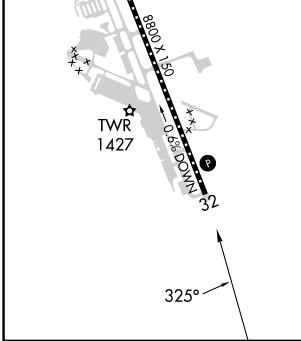

VORTAC OED 113.6 Chan 83	APP CRS 325°	Rwy ldg TDZE Apt Elev 1335	N/A N/A
--	------------------------	--	------------

VOR/DME-C

ROGUE VALLEY INTL/MEDFORD (MFR)

⚠ Circling NA for Cats C and D northeast of Rwy 14-32.

⚠ MISSED APPROACH: Climb to 7600 direct OED VORTAC and hold, continue climb-in-hold to 7600.

ATIS 127.25	CASCADE APP CON * 124.3 379.9	MEDFORD TOWER * 119.4 (CTAF) 257.8	GND CON 121.8	UNICOM 122.95
-----------------------	---	--	-------------------------	-------------------------

CATEGORY	A	B	C	D
CIRCLING	3600-1¼ 2265 (2300-1¼)	3600-1½ 2265 (2300-1½)	3600-3	2265 (2300-3)

NW-1, 20 MAR 2025 to 17 APR 2025

NW-1, 20 MAR 2025 to 17 APR 2025