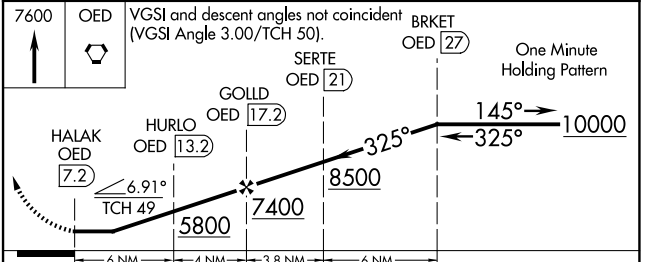

VORTAC OED 113.6 Chan 83	APP CRS 325°	Rwy ldg TDZE Apt Elev 1335	N/A N/A
--	------------------------	--	------------

VOR/DME-C

ROGUE VALLEY INTL/MEDFORD (MFR)

⚠ Circling NA for Cats C and D northeast of Rwy 14-32.

⚠ MISSED APPROACH: Climb to 7600 direct OED VORTAC and hold, continue climb-in-hold to 7600.

ATIS 127.25	CASCADE APP CON * 124.3 379.9	MEDFORD TOWER * 119.4 (CTAF) 257.8	GND CON 121.8	UNICOM 122.95
-----------------------	---	--	-------------------------	-------------------------

CATEGORY	A	B	C	D
CIRCLING	3600-1¼ 2265 (2300-1¼)	3600-1½ 2265 (2300-1½)	3600-3	2265 (2300-3)

NW-1, 20 MAR 2025 to 17 APR 2025

NW-1, 20 MAR 2025 to 17 APR 2025