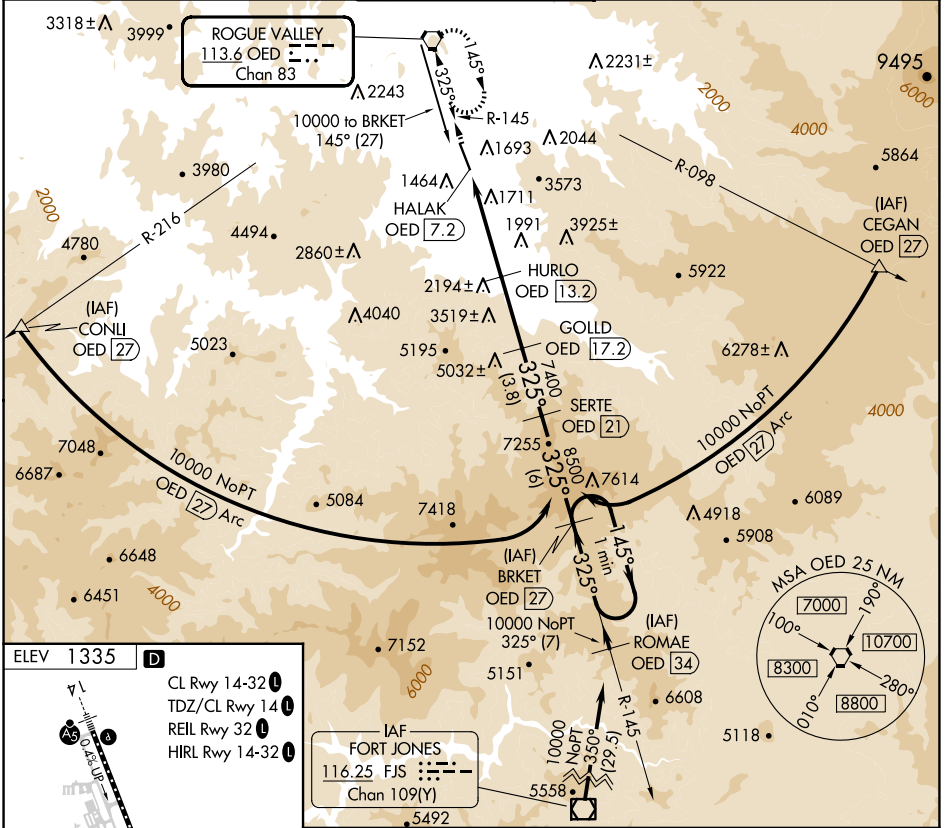

VORTAC OED 113.6 Chan 83	APP CRS 325°	Rwy ldg TDZE Apt Elev 1335	N/A N/A
--	------------------------	--	------------

VOR/DME-C

ROGUE VALLEY INTL/MEDFORD (MFR)

⚠ Circling NA for Cats C and D northeast of Rwy 14-32.

⚠ MISSED APPROACH: Climb to 7600 direct OED VORTAC and hold, continue climb-in-hold to 7600.

ATIS 127.25	CASCADE APP CON * 124.3 379.9	MEDFORD TOWER * 119.4 (CTAF) 257.8	GND CON 121.8	UNICOM 122.95
-----------------------	---	--	-------------------------	-------------------------

CATEGORY	A	B	C	D
CIRCLING	3600-1¼ 2265 (2300-1¼)	3600-1½ 2265 (2300-1½)	3600-3	2265 (2300-3)

NW-1, 20 MAR 2025 to 17 APR 2025

NW-1, 20 MAR 2025 to 17 APR 2025