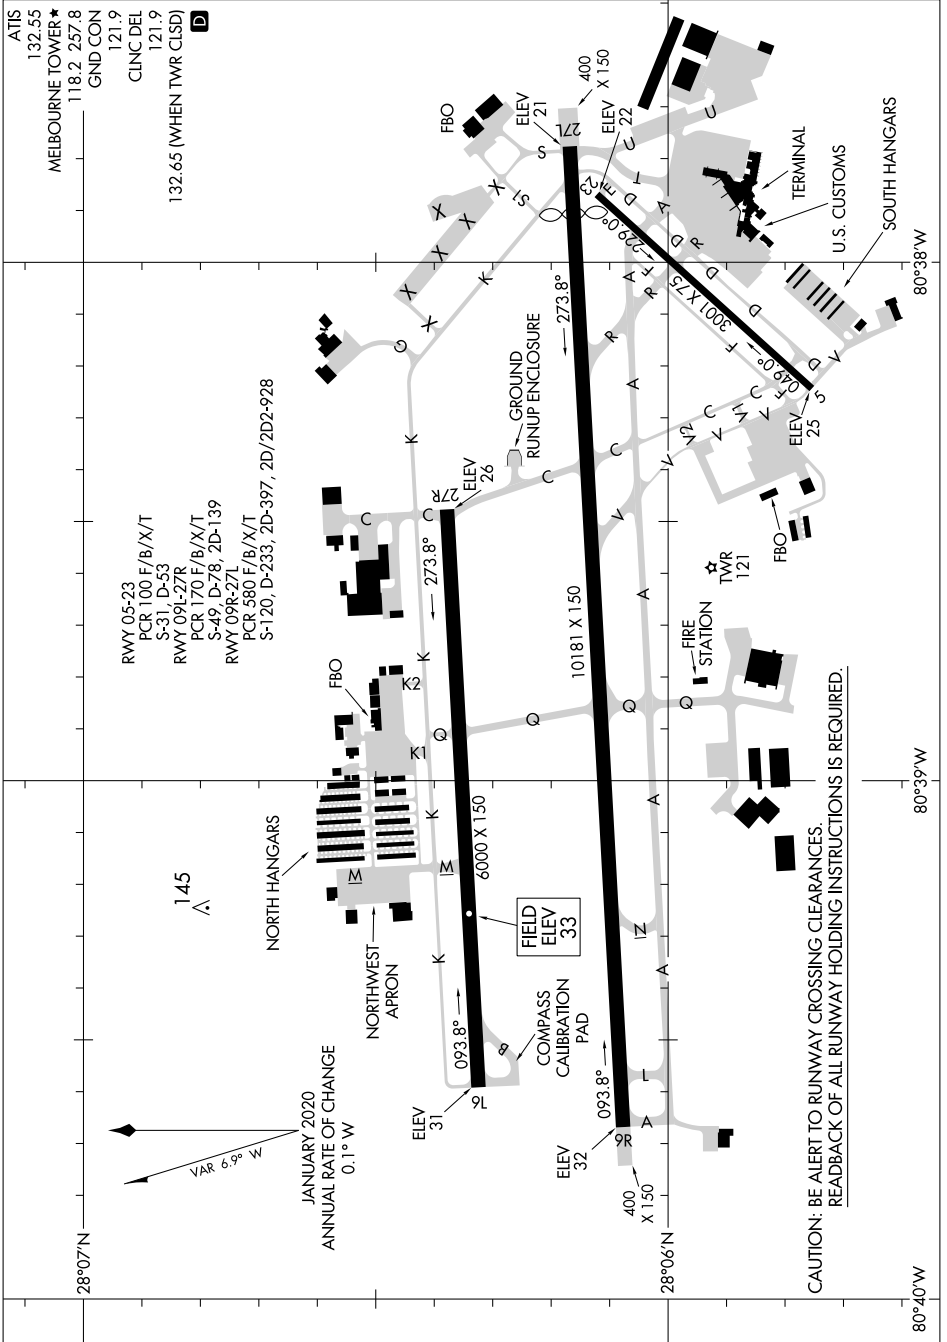

# AIRPORT DIAGRAM

AL-252 (FAA)

MELBOURNE ORLANDO INTL (MLB)  
MELBOURNE, FLORIDA

SE-3, 20 MAR 2025 to 17 APR 2025

SE-3, 20 MAR 2025 to 17 APR 2025