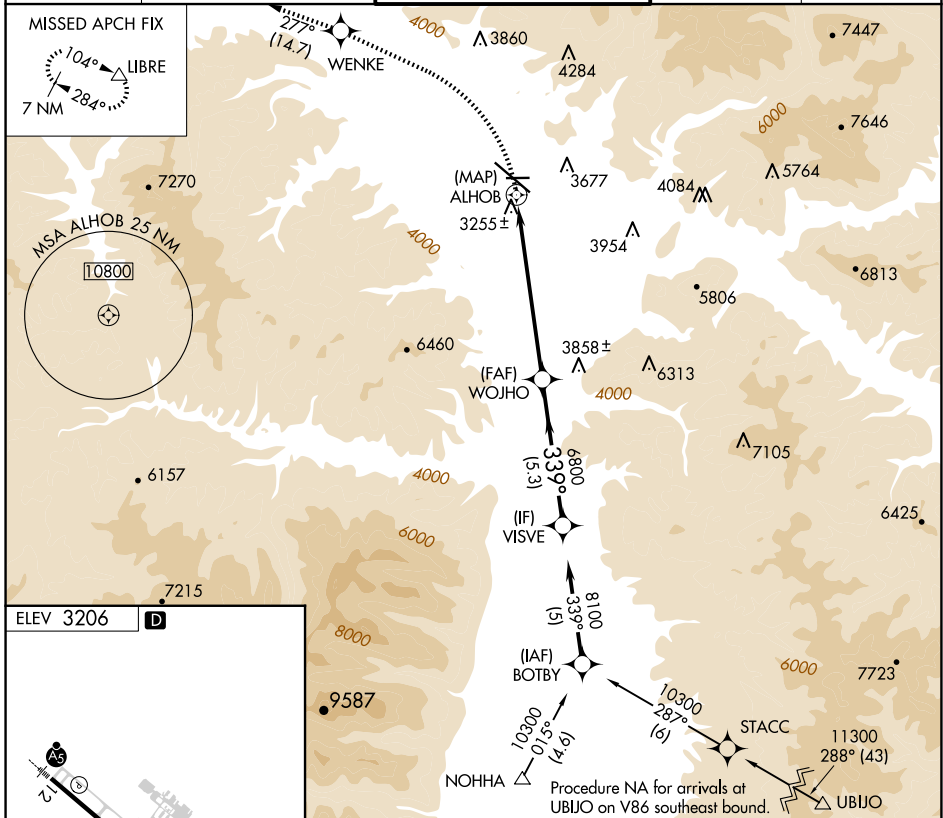

APP CRS 339°	Rwy Idg TDZE Apt Elev	N/A N/A 3206
------------------------	-----------------------------	-----------------------------------------

RNAV (GPS)-D

MISSOULA MONTANA (MISO)

RNP APCH.

▲ Circling NA for Cats C and D northeast of Rwy 12-30.

❄ -12°C

MISSED APPROACH: Climbing left turn to 9600 direct WENKE and on track 277° to LIBRE and hold, continue climb-in-hold to 9600.

ATIS 126.65	SPOKANE APP CON * 124.9 298.95	MISSOULA TOWER * 118.4 (CTAF) 377.175	GND CON 121.9	UNICOM 122.95
-----------------------	------------------------------------------	-------------------------------------------------	-------------------------	-------------------------

9600	WENKE	tr 277°	LIBRE	VISVE
ALHOB		WOJHO	8100	
6.7 NM		5.3 NM		
6800	339°			
CATEGORY	A	B	C	D
C CIRCLING	4280-1¼ 1074 (1100-1¼)	4700-1½ 1494 (1500-1½)	4700-3 1494 (1500-3)	5140-3 1934 (2000-3)

NW-1, 20 MAR 2025 to 17 APR 2025

NW-1, 20 MAR 2025 to 17 APR 2025