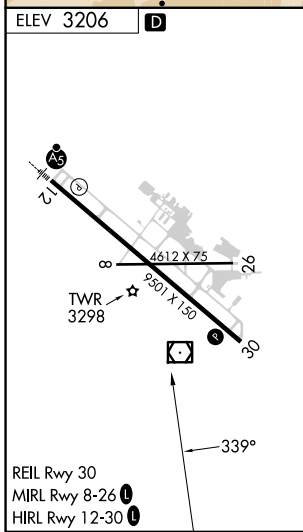

APP CRS 339°	Rwy Idg TDZE Apt Elev	N/A N/A 3206
------------------------	-----------------------------	-----------------------------------------

RNAV (GPS)-D

MISSOULA MONTANA (MISO)

RNP APCH.

▲ Circling NA for Cats C and D northeast of Rwy 12-30.

❄ -12°C

MISSED APPROACH: Climbing left turn to 9600 direct WENKE and on track 277° to LIBRE and hold, continue climb-in-hold to 9600.

ATIS 126.65	SPOKANE APP CON * 124.9 298.95	MISSOULA TOWER * 118.4 (CTAF) 377.175	GND CON 121.9	UNICOM 122.95
-----------------------	------------------------------------------	-------------------------------------------------	-------------------------	-------------------------