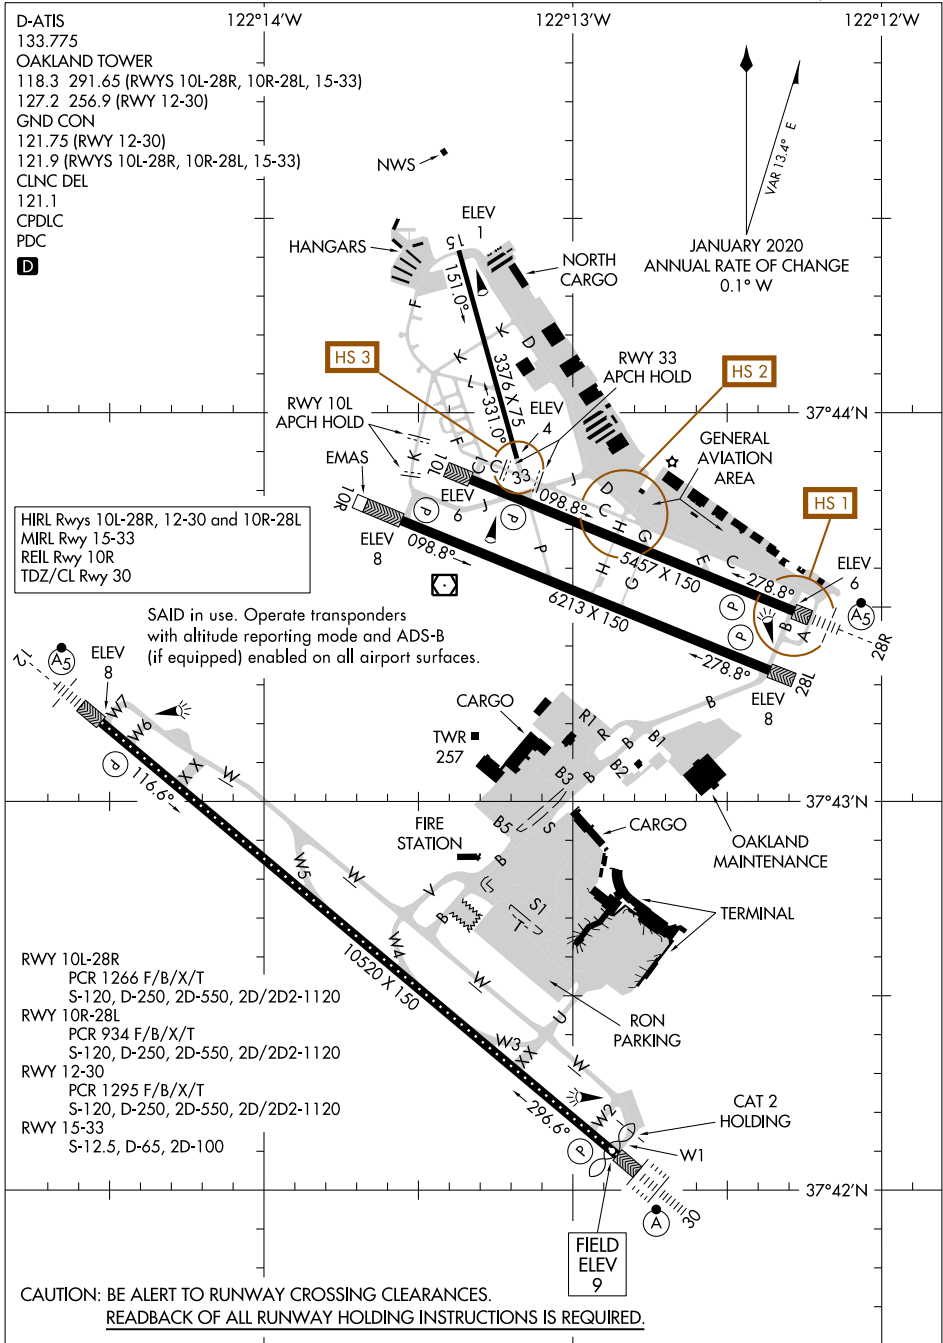

25051 **AIRPORT DIAGRAM** SAN FRANCISCO BAY OAKLAND INTL (O.A.K.)
 AL-294 (FAA) OAKLAND, CALIFORNIA

SW-2, 20 MAR 2025 to 17 APR 2025

SW-2, 20 MAR 2025 to 17 APR 2025

AIRPORT DIAGRAM OAKLAND, CALIFORNIA
 25051 SAN FRANCISCO BAY OAKLAND INTL (O.A.K.)