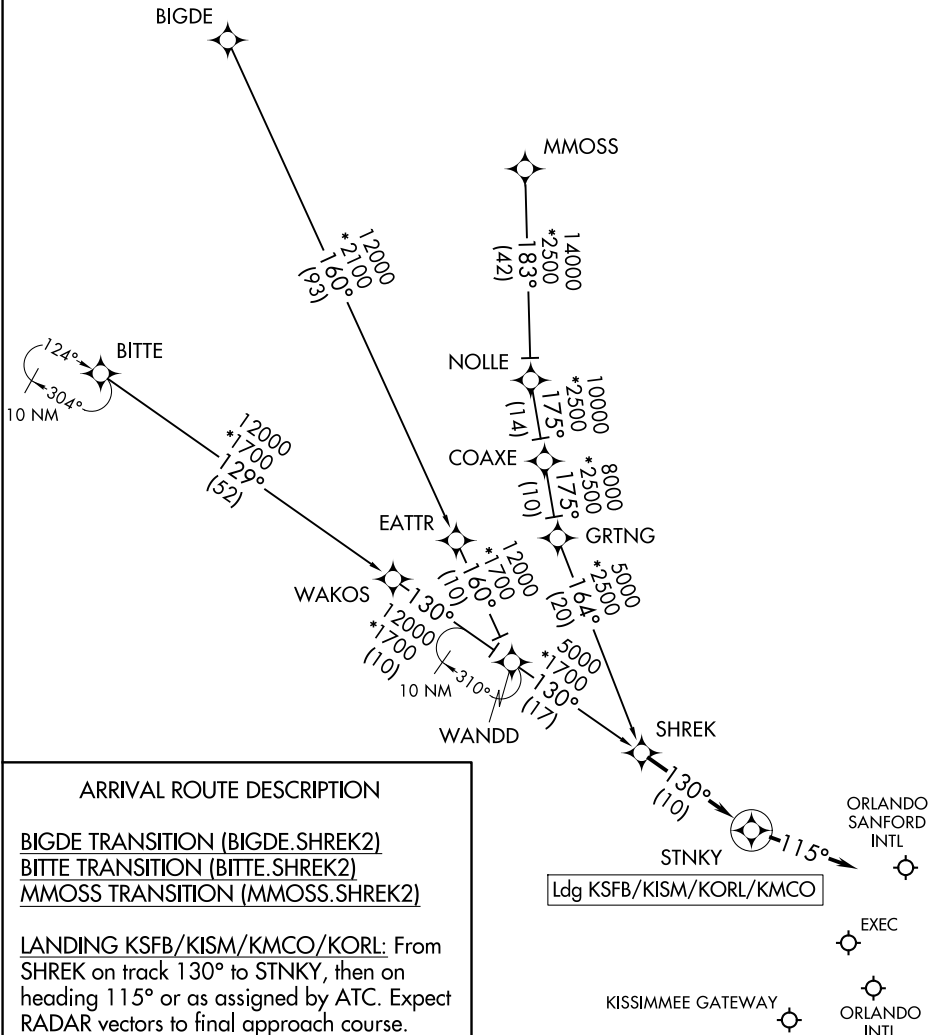

# SHREK TWO ARRIVAL (RNAV)

ORLANDO, FLORIDA

RNAV 1 - DME/DME/IRU or GPS.

RADAR required.

ORLANDO APP CON 134.05 339.8  
 JACKSONVILLE APP CON 128.675 263.05  
 ISM ATIS 128.775  
 ORL ATIS 127.25  
 SFB ATIS 125.975  
 MCO D-ATIS ARR 121.25

NOTE: Jets landing ISM and ORL, ATC assigned only.  
 NOTE: Turboprops and props only landing MCO.  
 NOTE: Landing all airports, expect RADAR vectors after STINKY.

NOTE: Chart not to scale.

# SHREK TWO ARRIVAL (RNAV)

(SHREK.SHREK2) 02DEC21

ORLANDO, FLORIDA

SE-3, 20 MAR 2025 to 17 APR 2025

SE-3, 20 MAR 2025 to 17 APR 2025