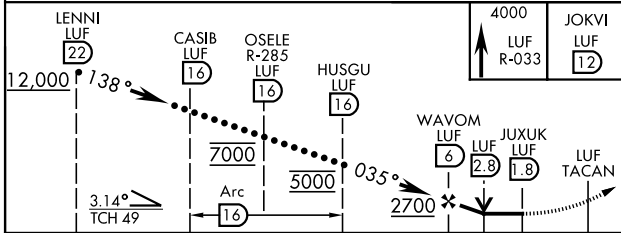

CATEGORY	C	D	E
S-3L	1600-1½	523	(600-1½)
CIRCLING	NOT AUTHORIZED		

HIRL all rwys

HI-TACAN RWY 3L

SW-4, 20 MAR 2025 to 17 APR 2025

SW-4, 20 MAR 2025 to 17 APR 2025