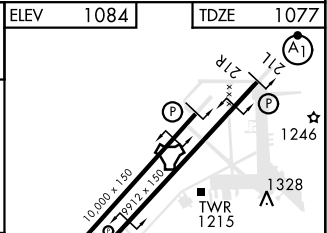

CATEGORY	C	D	E
S-3L	1600-1½	523	(600-1½)
CIRCLING	NOT AUTHORIZED		

HIRL all rwys

HI-TACAN RWY 3L

SW-4, 20 MAR 2025 to 17 APR 2025

SW-4, 20 MAR 2025 to 17 APR 2025