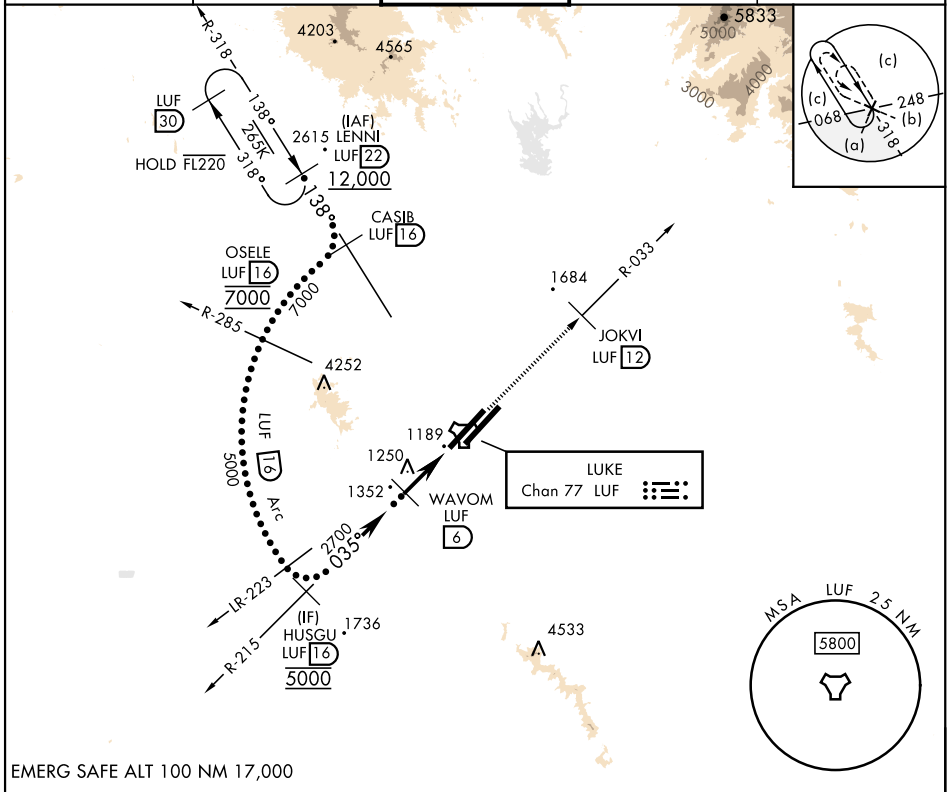

HI-TACAN RWY 3L

TACAN LUF Chan 77	APCH CRS 035°	Rwy Idg 10,000 TDZE 1077 Arprt Elev 1084
--------------------------	----------------------	---

[USAF]

LUKE AFB (KLUF)

MISSED APPROACH: Climbing to 4000, intercept LUF TACAN R-033 to 12 DME (JOKVI). Contact Luke APP CON.

EMERG SAFE ALT 100 NM 17,000

CATEGORY	C	D	E
S-3L	1600-1½	523	(600-1½)
CIRCLING	NOT AUTHORIZED		

HIRL all rwys

HI-TACAN RWY 3L

SW-4, 20 MAR 2025 to 17 APR 2025

SW-4, 20 MAR 2025 to 17 APR 2025