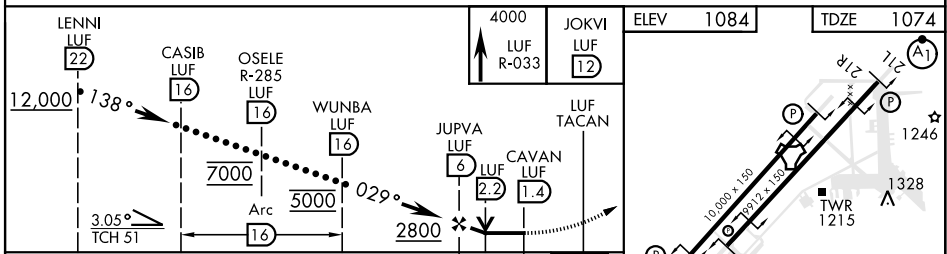

CATEGORY	C	D	E
S-3R *	1560-1	486	(500-1)
CIRCLING	NOT AUTHORIZED