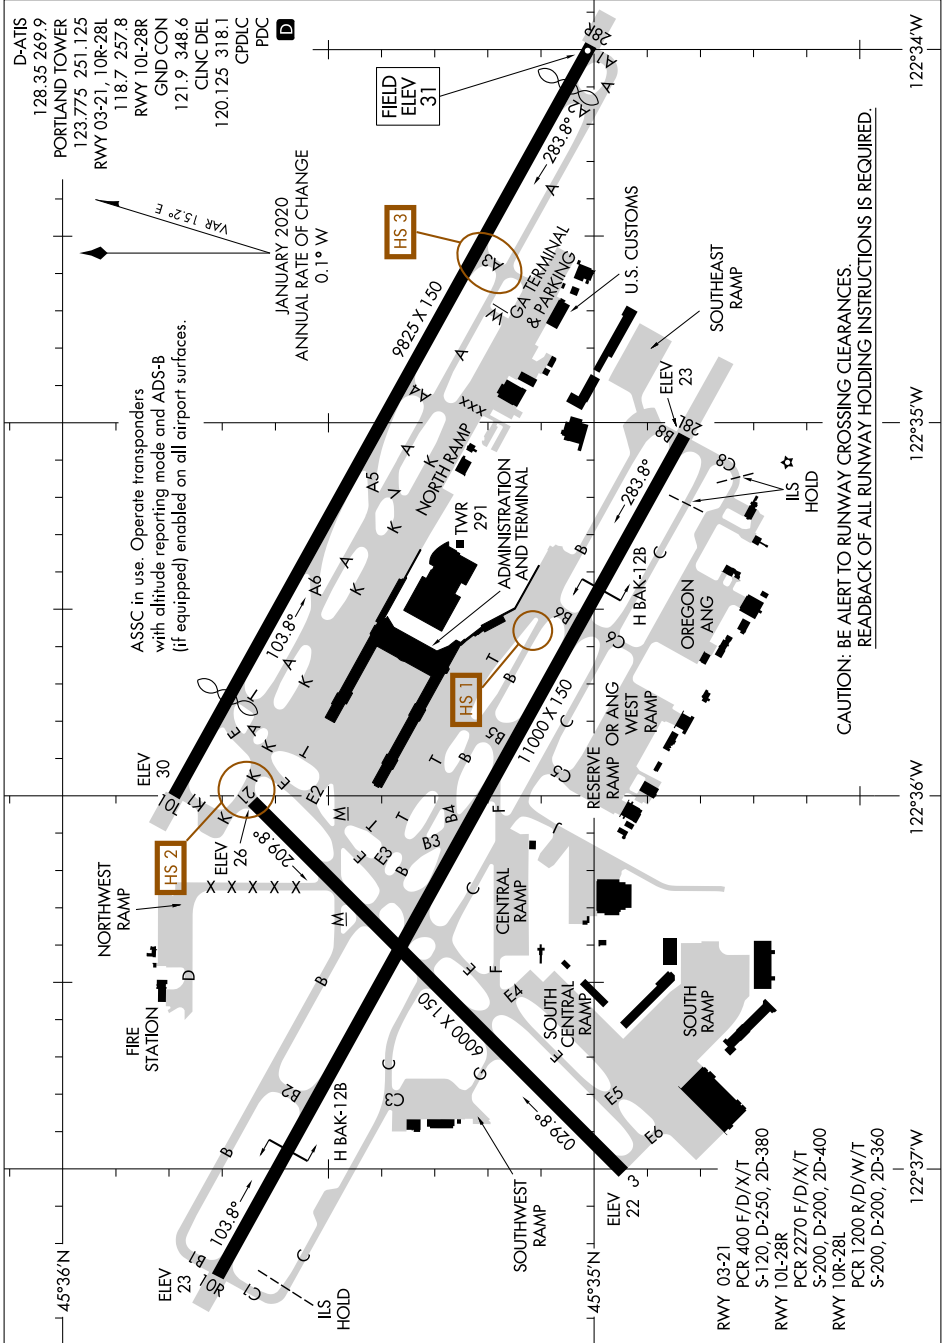

AIRPORT DIAGRAM

AL-330 (FAA)

PORTLAND INTL (PDX)
PORTLAND, OREGON

NW-1, 20 MAR 2025 to 17 APR 2025

CAUTION: BE ALERT TO RUNWAY CROSSING CLEARANCES.
READBACK OF ALL RUNWAY HOLDING INSTRUCTIONS IS REQUIRED.

AIRPORT DIAGRAM

PORTLAND, OREGON
PORTLAND INTL (PDX)

NW-1, 20 MAR 2025 to 17 APR 2025