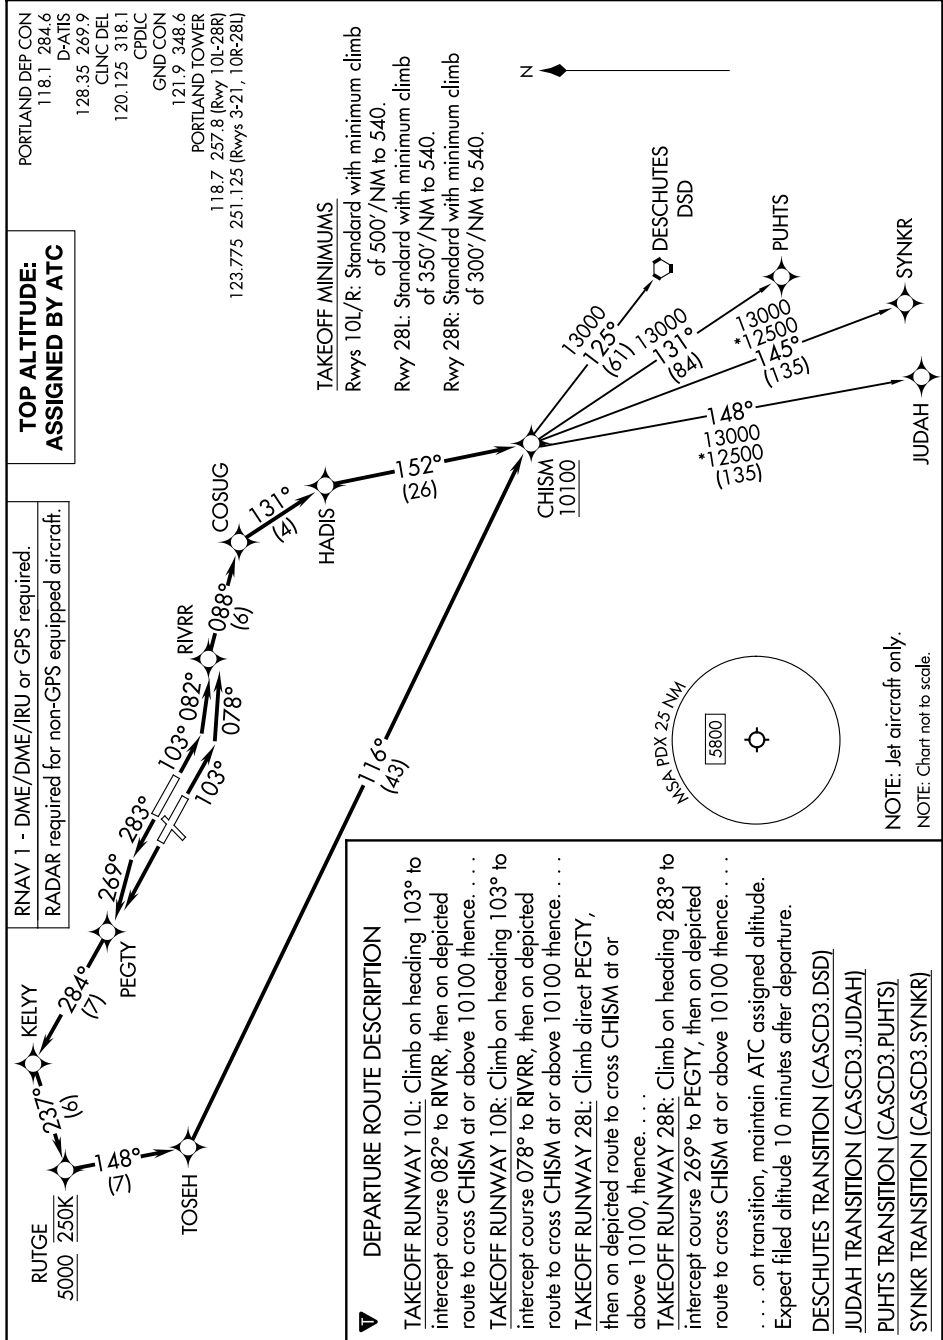

CASCADE THREE DEPARTURE (RNAV)

AL-330 (FAA)

PORTLAND INTL (PDX)
PORTLAND, OREGON

NW-1, 20 MAR 2025 to 17 APR 2025

NW-1, 20 MAR 2025 to 17 APR 2025

CASCADE THREE DEPARTURE (RNAV)