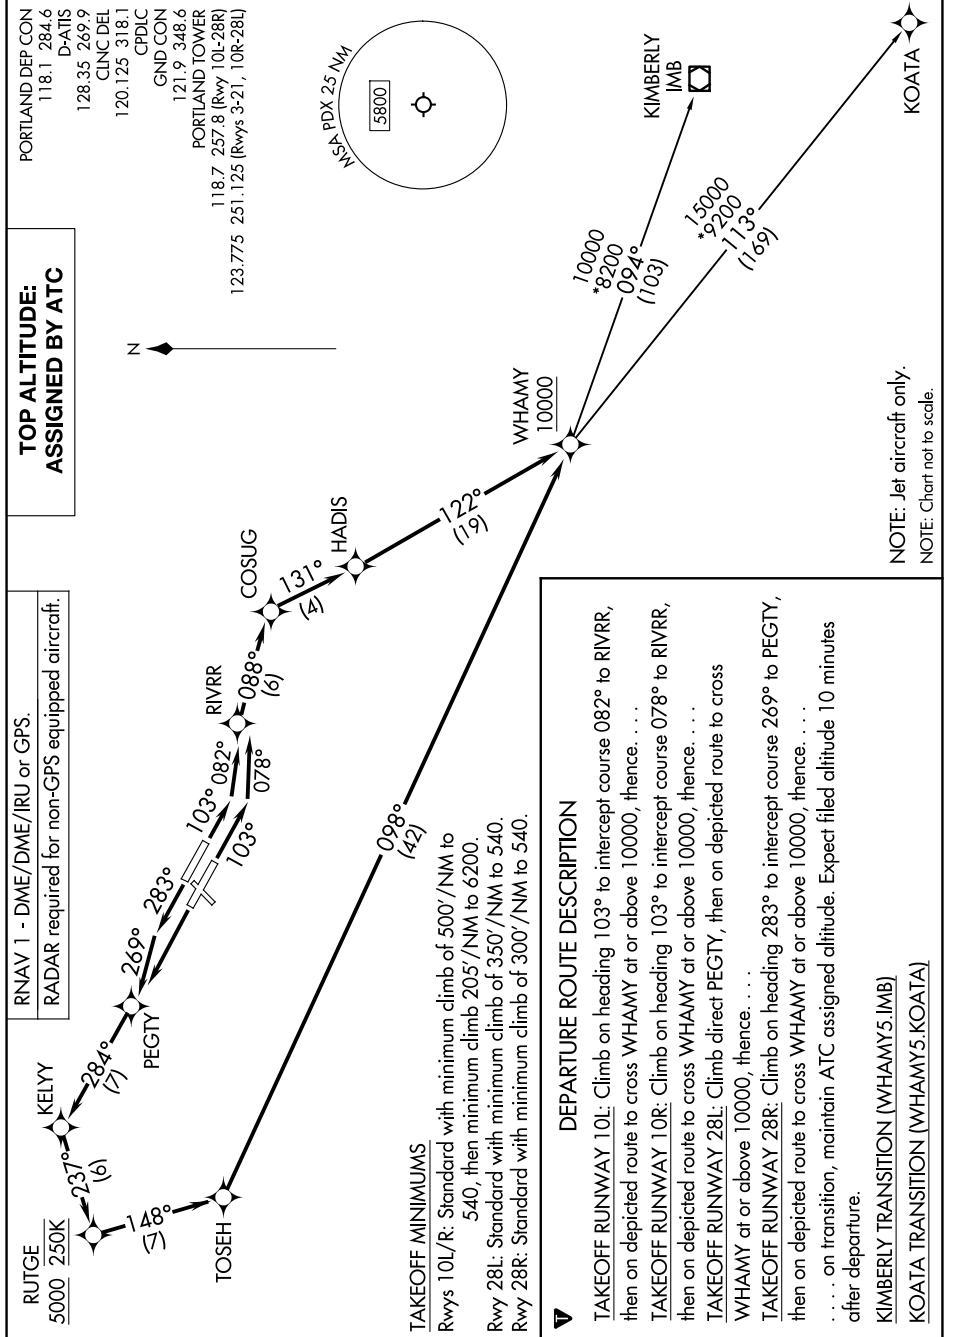

WHAMY FIVE DEPARTURE (RNAV)

AL-330 (FAA)

PORTLAND INTL (PDX)
PORTLAND, OREGON

NW-1, 20 MAR 2025 to 17 APR 2025

WHAMY FIVE DEPARTURE (RNAV)

NW-1, 20 MAR 2025 to 17 APR 2025