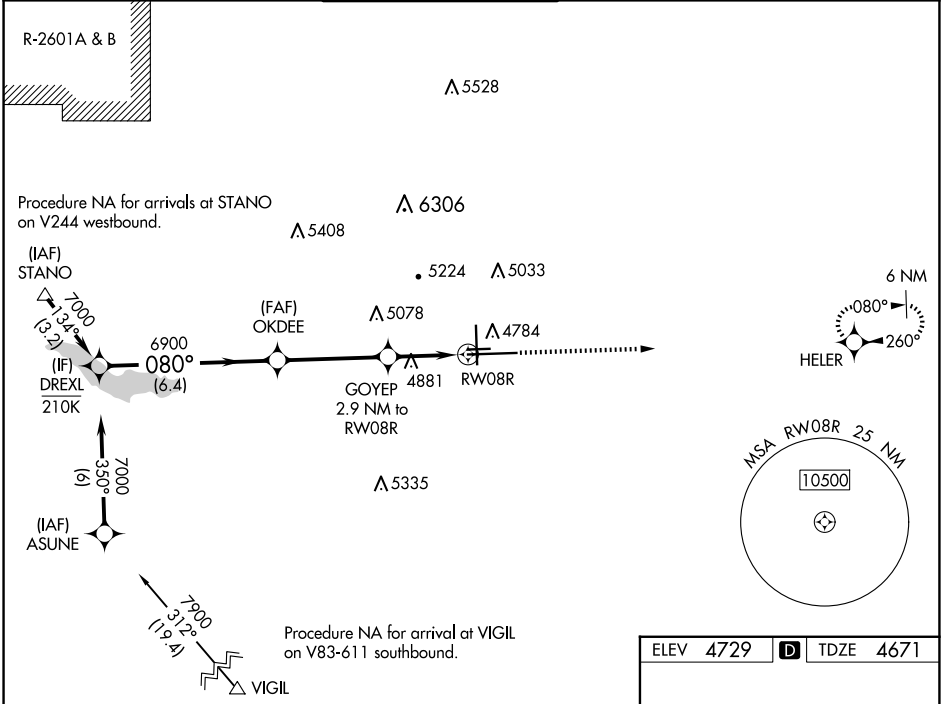

WAAS CH 70531 W08A	APP CRS 080°	Rwy Idg TDZE 4671 Apt Elev 4729
--	------------------------	---

RNAV (GPS) RWY 8R

PUEBLO MEML (PUB)

RNP APCH-GPS.			MALSR	MISSED APPROACH: Climb to 7000 direct HELER and hold.		
<p>▼ For uncompensated Baro-VNAV systems, LNAV/VNAV NA below -22°C or above 54°C. For inop ALS, increase LNAV/VNAV visibility to 7/8 SM.</p>						
ATIS 125.25	DENVER APP CON ★ 120.1 290.5	PUEBLO TOWER ★ 119.1 (CTAF) 0 257.8	GND CON 121.9	CLNC DEL 120.9	UNICOM 122.95	

SW-1, 20 MAR 2025 to 17 APR 2025

SW-1, 20 MAR 2025 to 17 APR 2025

ELEV 4729	D	TDZE 4671
-----------	---	-----------

HIRL Rwy 8R-26L

MIRL Rws 17-35 and 8L-26R

REIL Rws 8L, 17, 26L, 26R and 35L

ALTITUDES: 4690, 4732, 4698, 10498, 150

DISTANCES: 0.4% UP