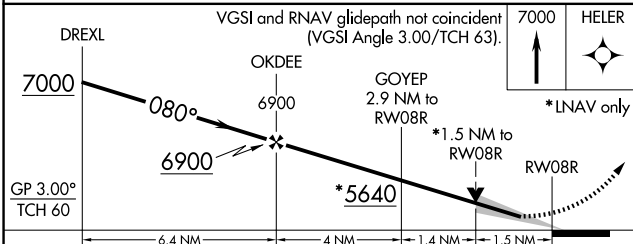

WAAS CH 70531 W08A	APP CRS 080°	Rwy Idg TDZE 4671 Apt Elev 4729
--	------------------------	---

RNAV (GPS) RWY 8R

PUEBLO MEML (PUB)

RNP APCH-GPS.			MALSR	MISSED APPROACH: Climb to 7000 direct HELER and hold.		
<p>▼ For uncompensated Baro-VNAV systems, LNAV/VNAV NA below -22°C or above 54°C. For inop ALS, increase LNAV/VNAV visibility to 7/8 SM.</p>						
ATIS 125.25	DENVER APP CON ★ 120.1 290.5	PUEBLO TOWER ★ 119.1 (CTAF) 0 257.8	GND CON 121.9	CLNC DEL 120.9	UNICOM 122.95	

SW-1, 20 MAR 2025 to 17 APR 2025

SW-1, 20 MAR 2025 to 17 APR 2025

ELEV 4729	D	TDZE 4671
-----------	---	-----------

HIRL Rwy 8R-26L

MIRL Rws 17-35 and 8L-26R

REIL Rws 8L, 17, 26L, 26R and 35L

ALTITUDES: 4690, 4732, 4698, 10498, 150