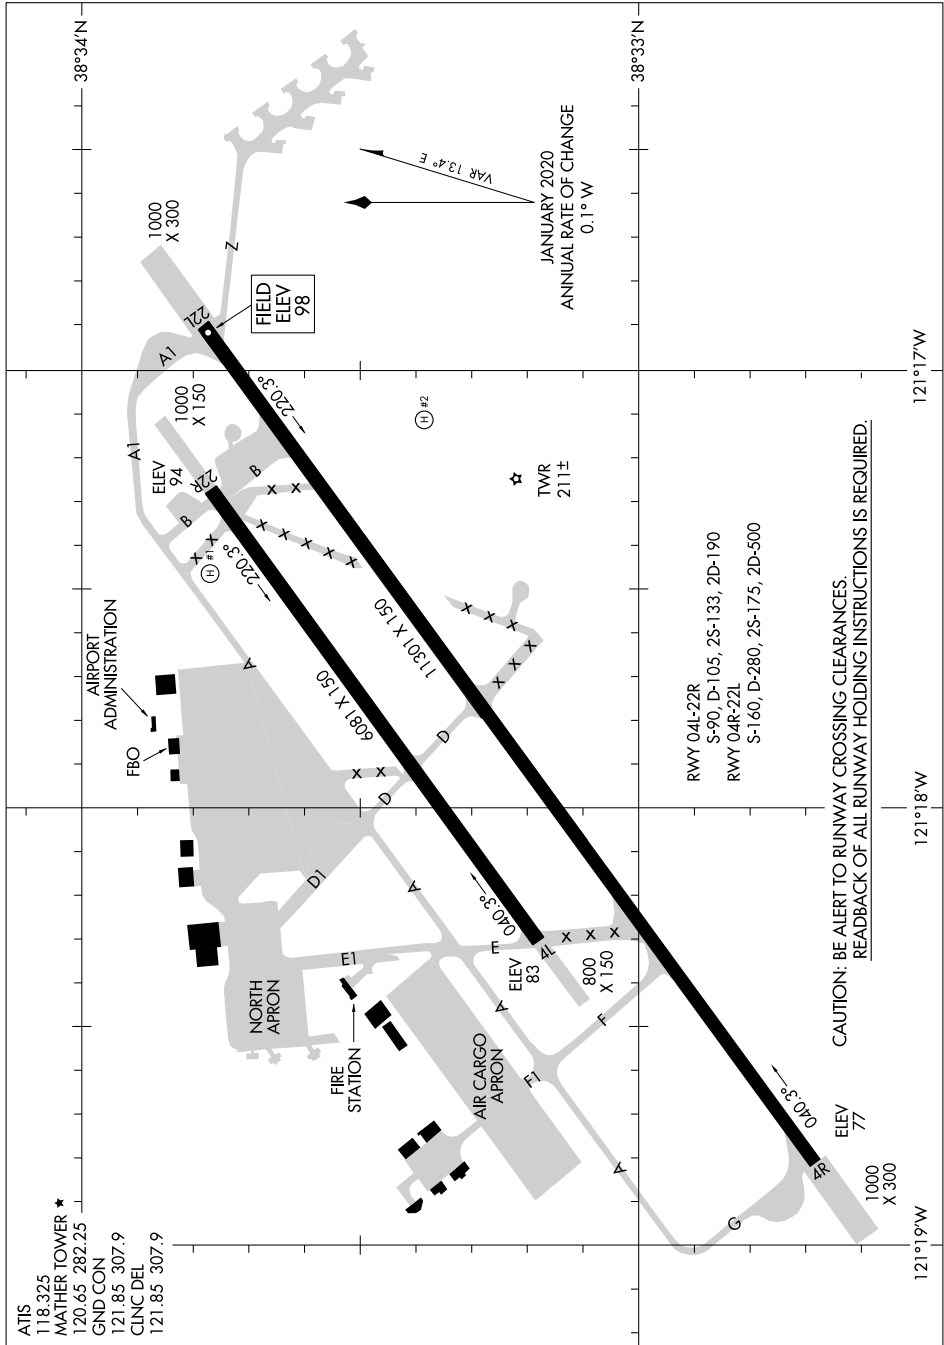

24305

AIRPORT DIAGRAM

AL-356 (FAA)

SACRAMENTO MATHER (MHR)
SACRAMENTO, CALIFORNIA

SW-2, 20 MAR 2025 to 17 APR 2025

SW-2, 20 MAR 2025 to 17 APR 2025

AIRPORT DIAGRAM

24305

SACRAMENTO, CALIFORNIA
SACRAMENTO MATHER (MHR)