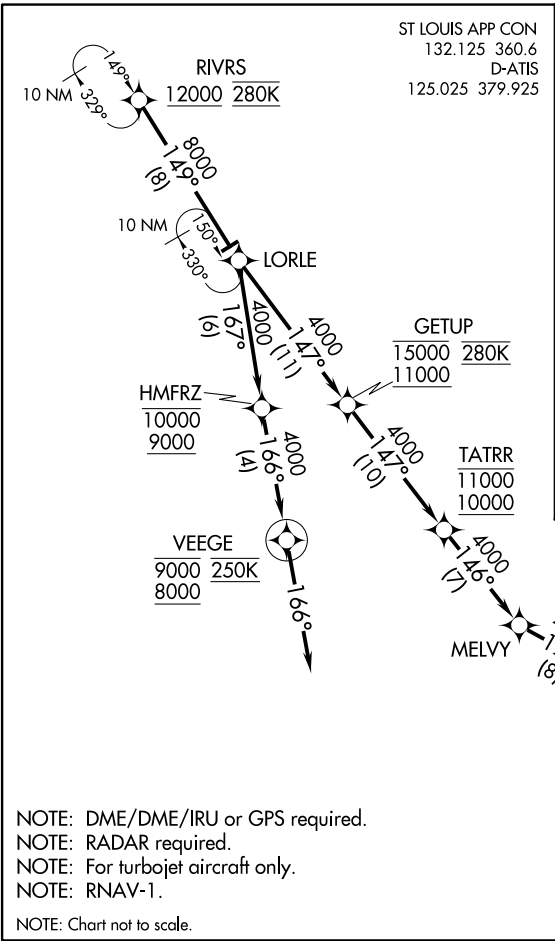

GUZIK  
SEIZE

8000  
\*2700  
151°  
(39)

8000  
\*2400  
120°  
(63)

10 NM  
331°  
SKOVE  
FL310 280K

JUDER  
FL310 280K

8000  
\*2100  
120°  
(25)

10 NM  
329°  
RIVRS  
12000 280K

NOTE: DME/DME/IRU or GPS required.  
NOTE: RADAR required.  
NOTE: For turbojet aircraft only.  
NOTE: RNAV-1.

NOTE: Chart not to scale.

(CONTINUED ON FOLLOWING PAGE)

See following page  
for Arrival Routes.

**LORLE THREE ARRIVAL (RNAV)**  
 (LORLE:LORLE3) 07/DEC17 Arrival Routes

ST LOUIS, MISSOURI  
 ST LOUIS LAMBERT INTL (STL)

**ARRIVAL ROUTE DESCRIPTION**

From RIVRS on track 149° to LORLE.

**LANDING RUNWAYS 11/12L/R:** From LORLE on track 167° to cross HMFRZ at or above 9000 and at or below 10000, then on track 166° to cross VEEGE at or above 8000 and at or below 9000 and at 250K, then via assigned instrument approach procedure. If clearance not received by VEEGE, then on track 166°, expect RADAR vectors to final approach course.

**LANDING RUNWAYS 29/30L/R:** From LORLE on track 147° to cross GETUP at or above 11000 and at or below 15000 and at 280K, then on track 147° to cross TATTR at or above 10000 and at or below 11000, then on track 146° to MELVY, then on track 123° to cross BRDWL at or above 8000 and at or below 9000, then on track 123° to cross ENNEE at or above 7000 and at or below 8000 and at 210K, then on track 123° to cross JYAAR at or above 5000 and at 210K, then on track 123° to cross DOBLZ at 5000 and at 210K. If approach clearance not received by DOBLZ, then on track 124°. Expect RADAR vectors to final approach course.