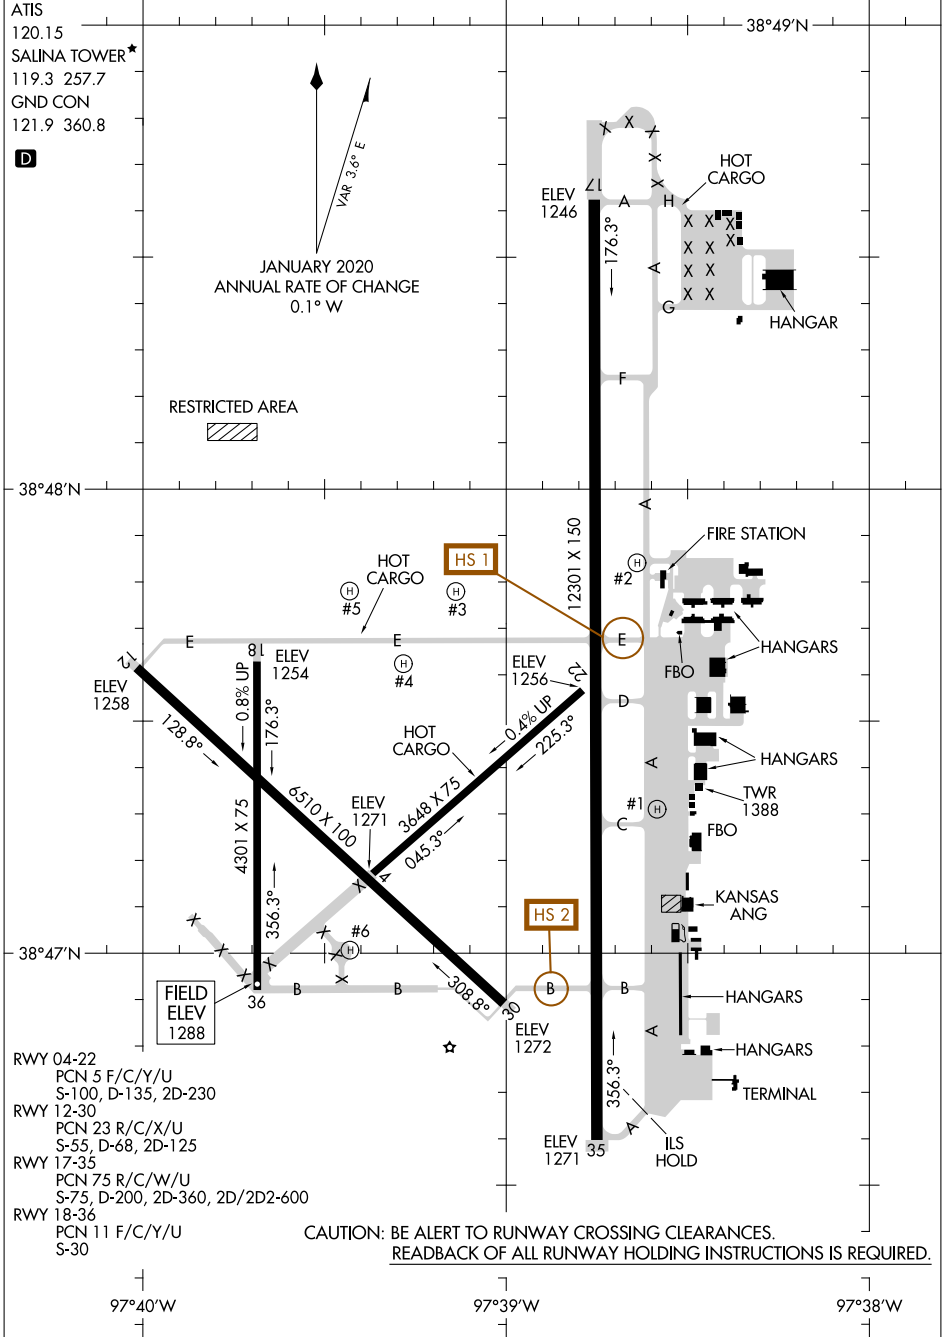

23222

AIRPORT DIAGRAM

AL-362 (FAA)

SALINA RGNL (SLN)
SALINA, KANSAS

AIRPORT DIAGRAM
23222

SALINA, KANSAS
SALINA RGNL (SLN)