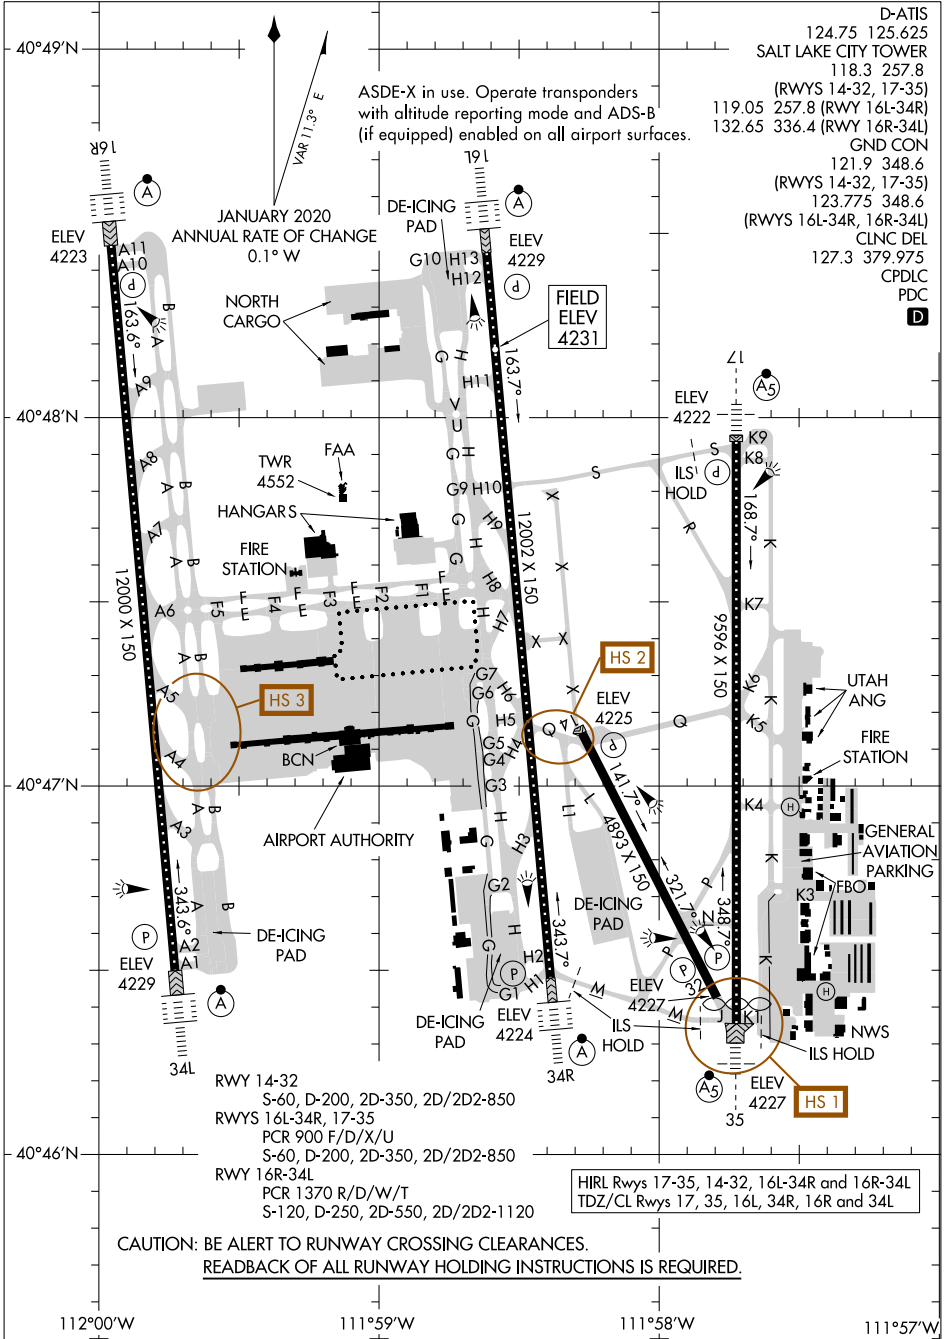

# AIRPORT DIAGRAM

AL-365 (FAA)

SALT LAKE CITY INTL (SLC)  
SALT LAKE CITY, UTAH

SW-4, 20 MAR 2025 to 17 APR 2025

SW-4, 20 MAR 2025 to 17 APR 2025

# AIRPORT DIAGRAM

SALT LAKE CITY, UTAH  
SALT LAKE CITY INTL (SLC)