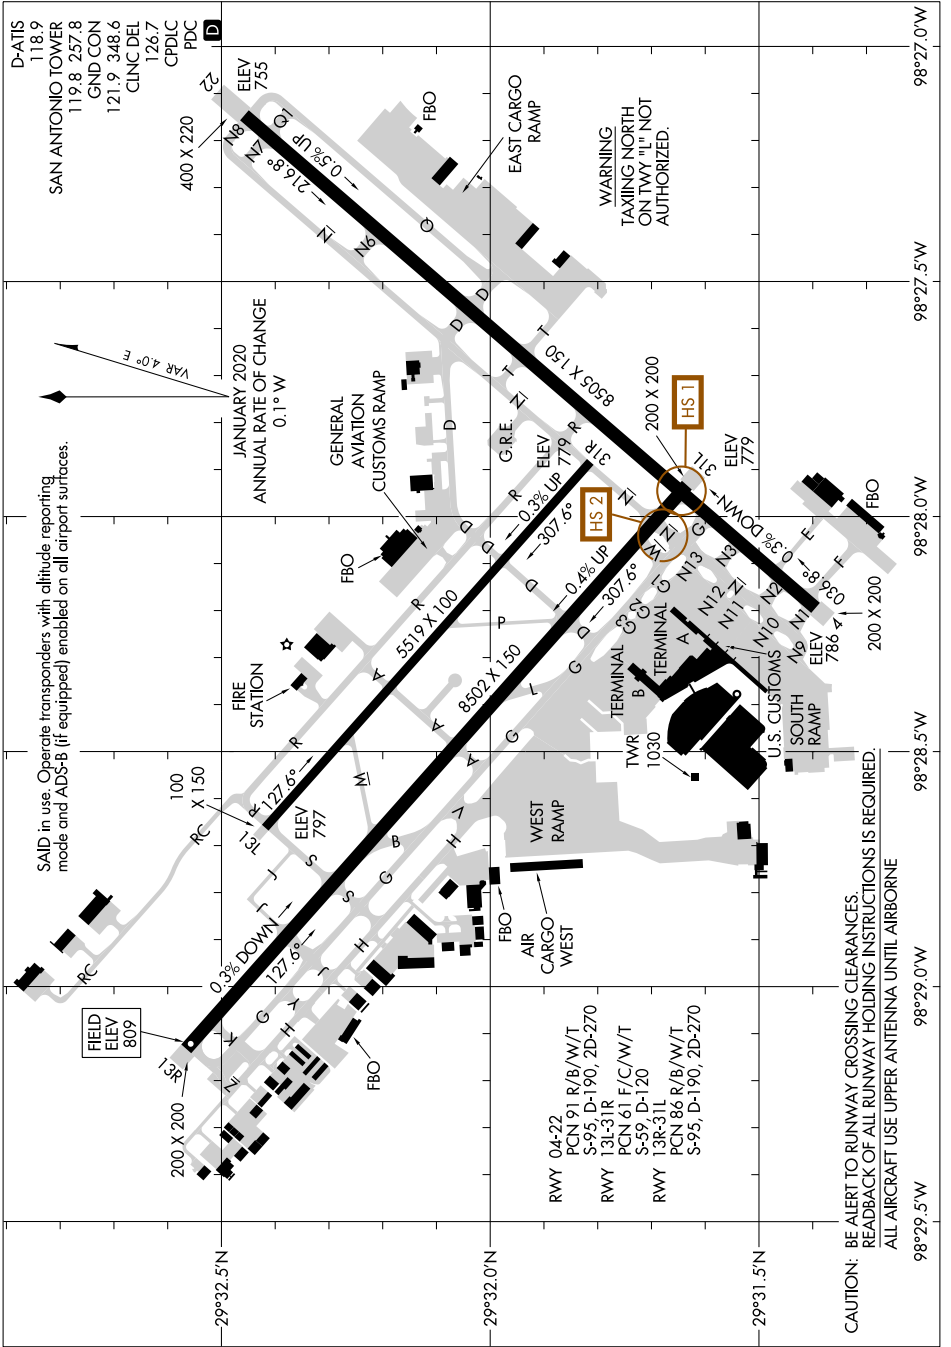

# AIRPORT DIAGRAM

AL-369 (FAA)

## SAN ANTONIO INTL (SAT)

SAN ANTONIO, TEXAS

SC-3, 20 MAR 2025 to 17 APR 2025

SC-3, 20 MAR 2025 to 17 APR 2025

# AIRPORT DIAGRAM

SAN ANTONIO, TEXAS

## SAN ANTONIO INTL (SAT)