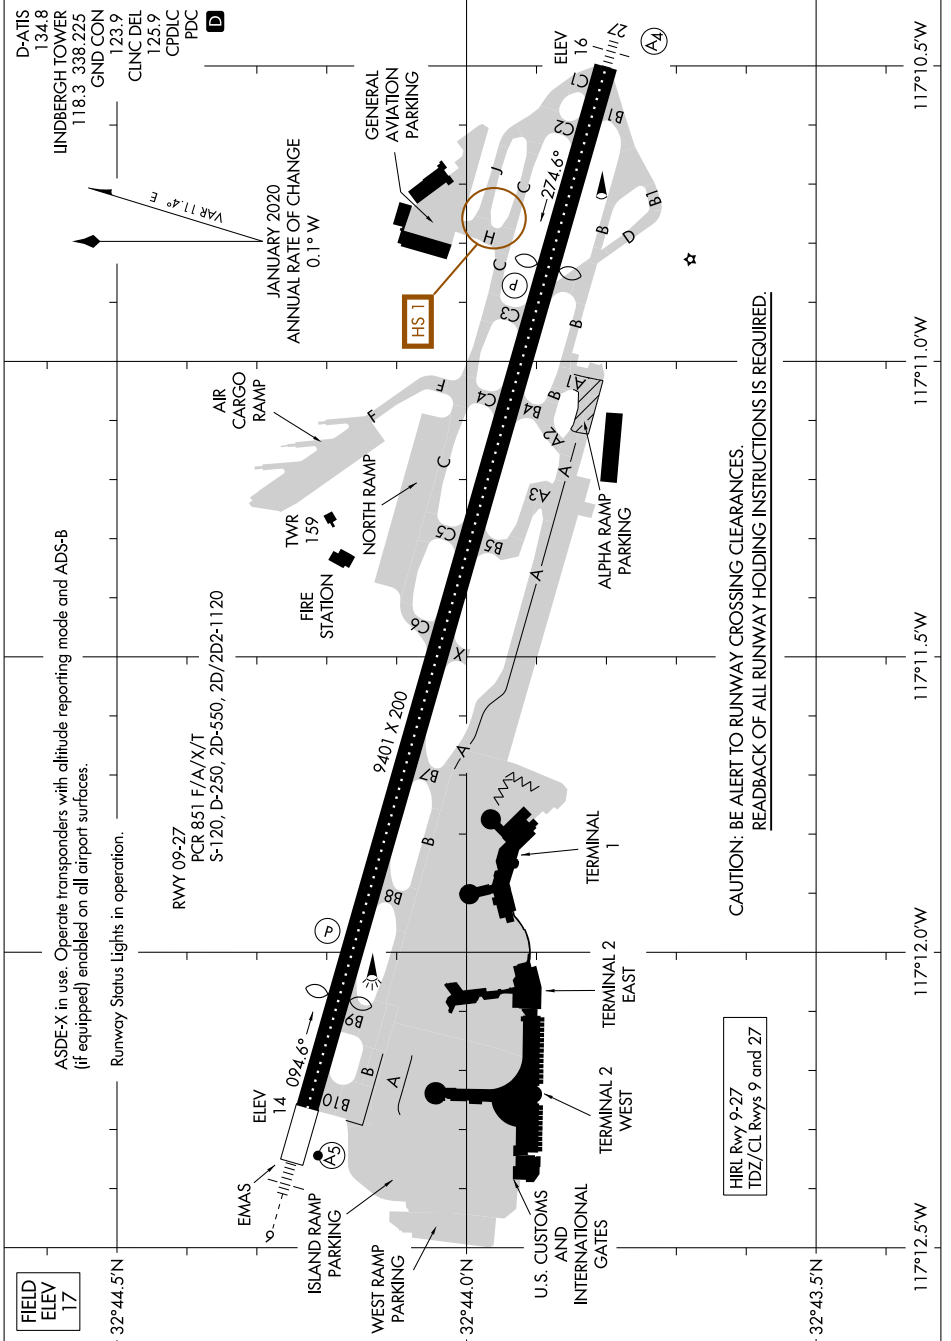

AIRPORT DIAGRAM

AL-373 (FAA)

SAN DIEGO INTL (SAN)
SAN DIEGO, CALIFORNIA

SW-3, 20 MAR 2025 to 17 APR 2025

FIELD ELEV 17

AIRPORT DIAGRAM

SAN DIEGO, CALIFORNIA
SAN DIEGO INTL (SAN)

SW-3, 20 MAR 2025 to 17 APR 2025