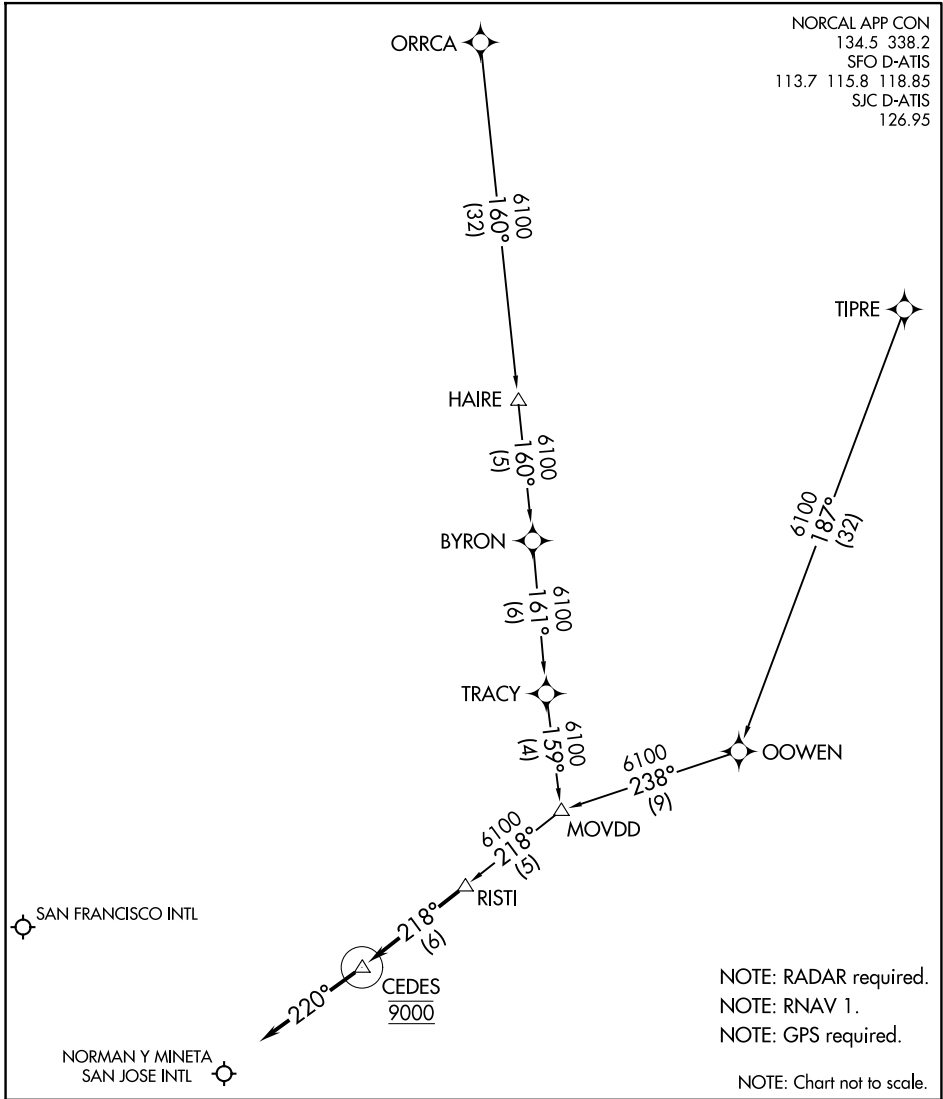

# RISTI ONE ARRIVAL (RNAV)

AL-375 (FAA)

SAN FRANCISCO, CALIFORNIA

NORCAL APP CON  
 134.5 338.2  
 SFO D-ATIS  
 113.7 115.8 118.85  
 SJC D-ATIS  
 126.95

SW-2, 20 MAR 2025 to 17 APR 2025

SW-2, 20 MAR 2025 to 17 APR 2025

## ARRIVAL ROUTE DESCRIPTION

ORRCA TRANSITION (ORRCA.RISTI1)

TIPRE TRANSITION (TIPRE.RISTI1)

LANDING KSFO/KSJC: From RISTI on track 218° to cross CEDES at 9000, then on heading 220° or as assigned by ATC. Expect RADAR vectors to final approach course.