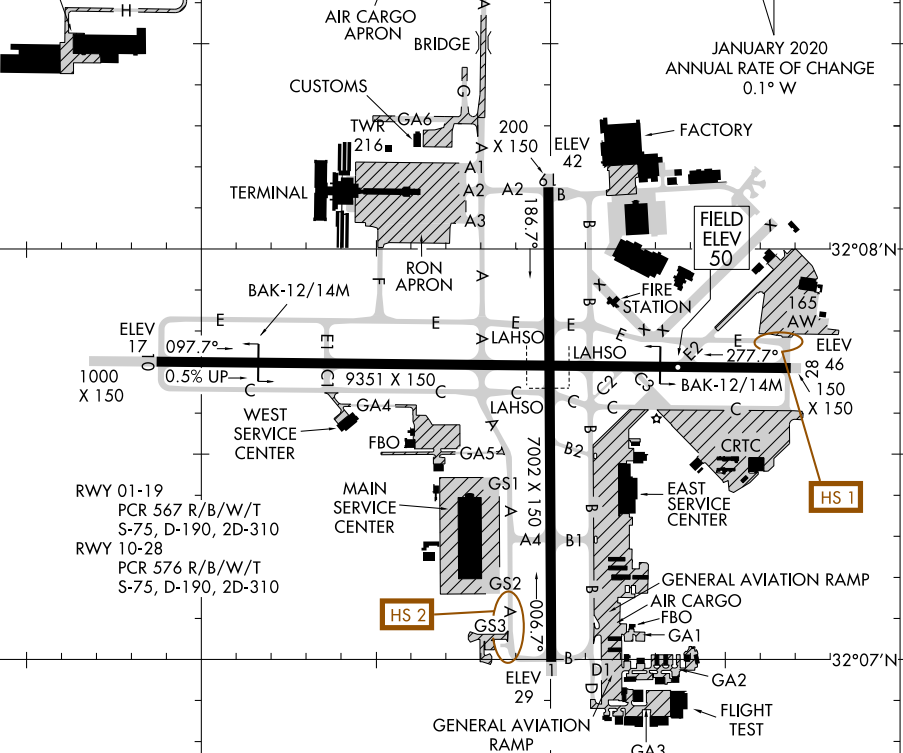

# AIRPORT DIAGRAM

AL-380 (FAA)

SAVANNAH/HILTON HEAD INTL (SAV)  
SAVANNAH, GEORGIA

ATIS  
123.75  
SAVANNAH TOWER \*  
125.975 257.8  
GND CON  
121.9 348.6  
CLNC DEL  
119.55 291.775

D

NORTHWEST  
CAMPUS

SE-4, 20 MAR 2025 to 17 APR 2025

SE-4, 20 MAR 2025 to 17 APR 2025

CAUTION: BE ALERT TO RUNWAY CROSSING CLEARANCES.  
READBACK OF ALL RUNWAY HOLDING INSTRUCTIONS IS REQUIRED.

81°13'W

81°12'W

# AIRPORT DIAGRAM

SAVANNAH, GEORGIA  
SAVANNAH/HILTON HEAD INTL (SAV)