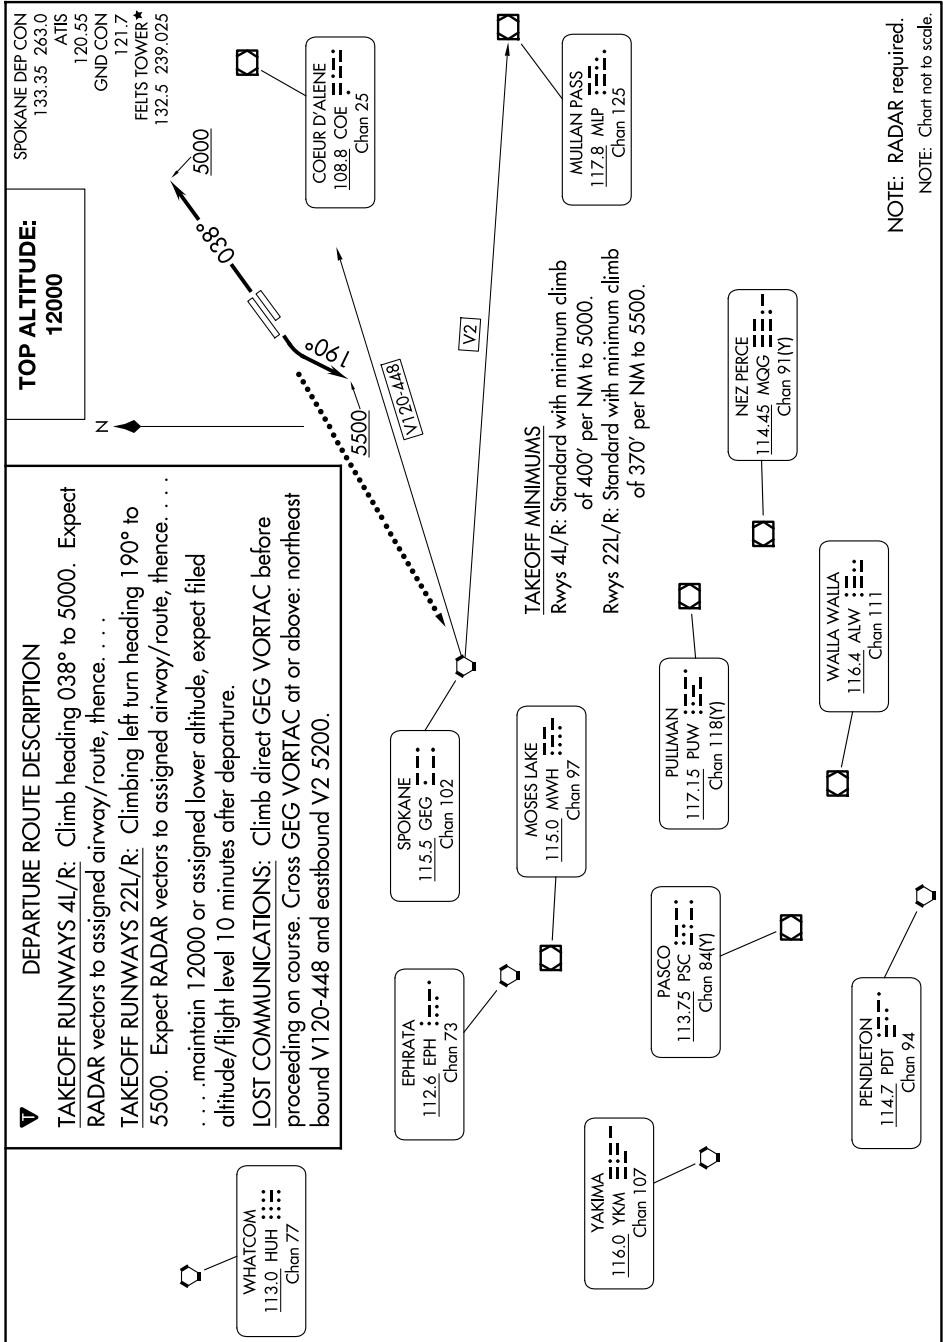

FELTS FOUR DEPARTURE

AL-402 (FAA)

FELTS FLD (SFF)
SPOKANE, WASHINGTON

NW-1, 20 MAR 2025 to 17 APR 2025

FELTS FOUR DEPARTURE

SPOKANE, WASHINGTON
FELTS FLD (SFF)

NW-1, 20 MAR 2025 to 17 APR 2025