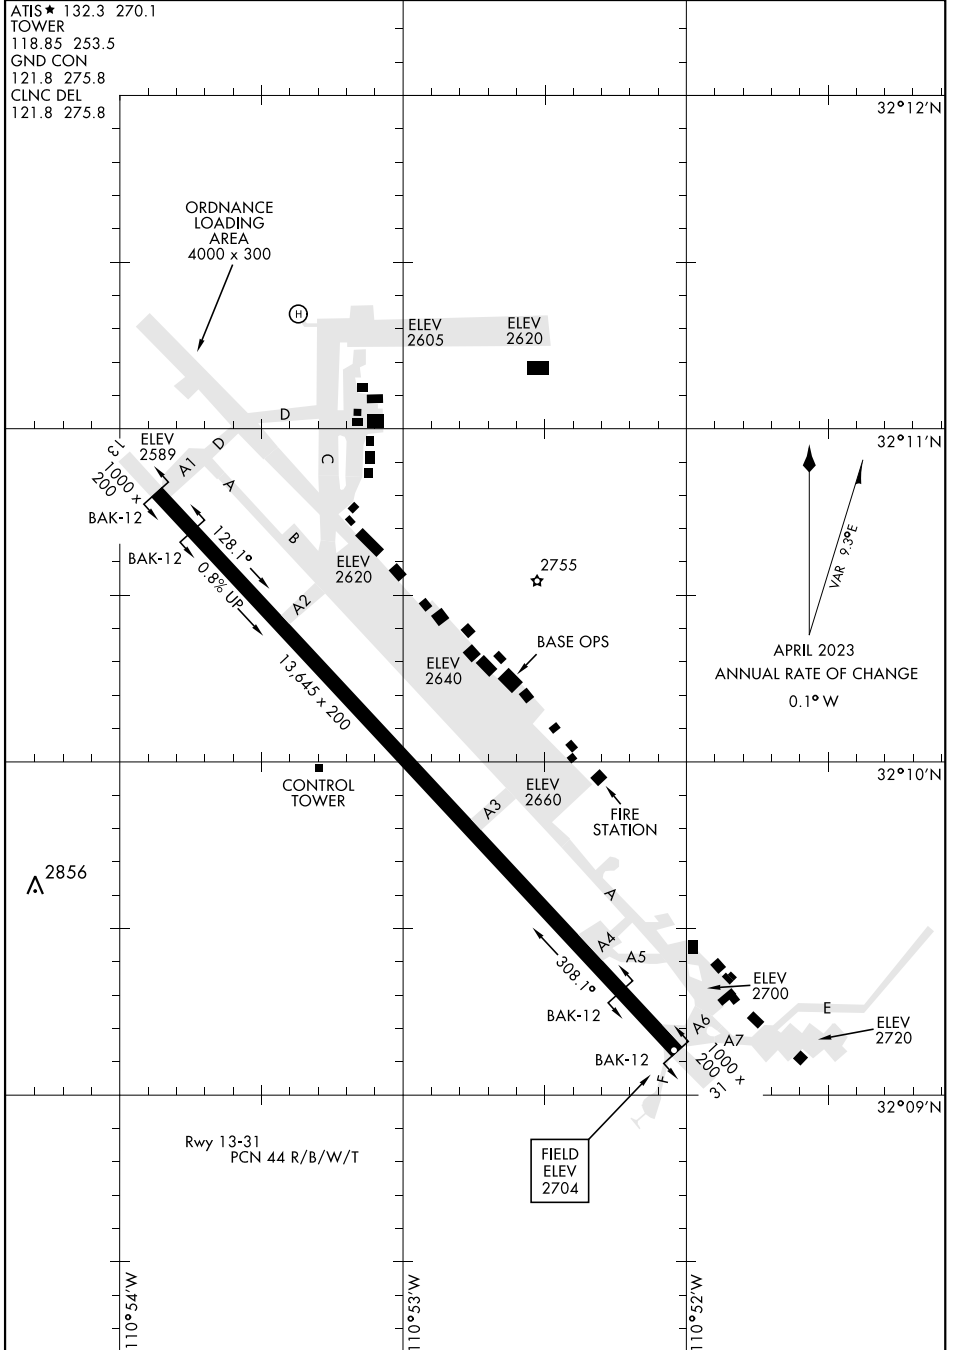

25051

# AIRPORT DIAGRAM

[USAF]

DAVIS-MONTHAN AFB (KDMA)

TUCSON, ARIZONA

SW-4, 20 MAR 2025 to 17 APR 2025

SW-4, 20 MAR 2025 to 17 APR 2025

# AIRPORT DIAGRAM

TUCSON, ARIZONA  
 DAVIS-MONTHAN AFB (KDMA)