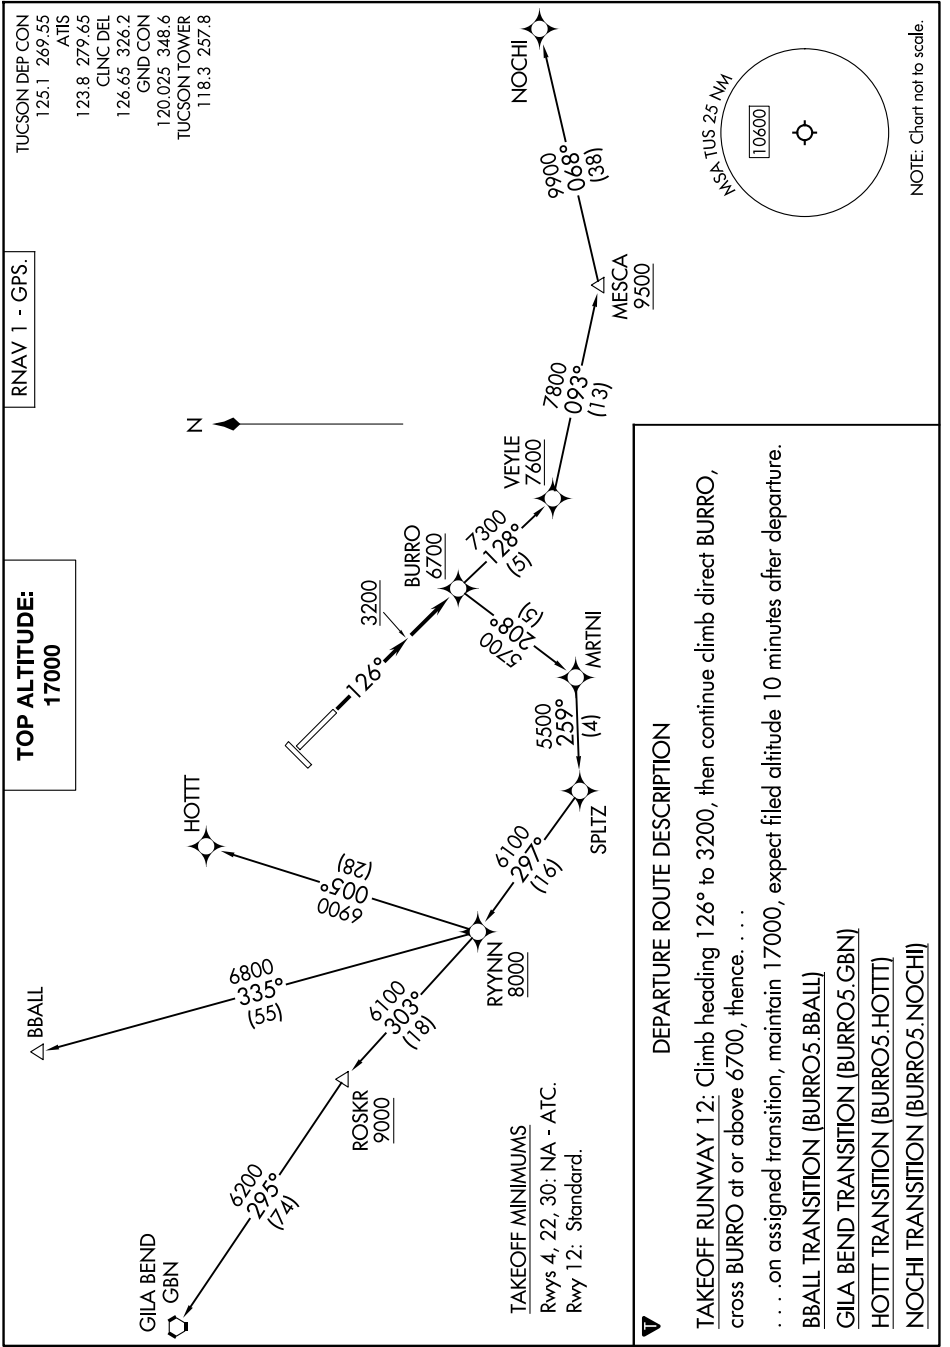

BURRO FIVE DEPARTURE (RNAV)

AL-430 (FAA)

TUCSON INTL (TUS)
TUCSON, ARIZONA

SW-4, 20 MAR 2025 to 17 APR 2025

SW-4, 20 MAR 2025 to 17 APR 2025